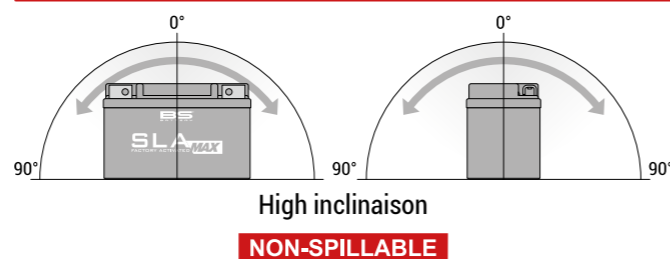

MOUNTING ANGLES

- FOR -
HARLEY
DAVIDSON

BS Battery introduces a new variant of its SLA Max product line offering a specific design to Harley Davidson motorcycles. BS developed specific HD terminals to facilitate the mounting without using spacer rings. The unique grid framework contributes to the maximum reliability. 3 different types of these specific SLA Max batteries are now available to cover the main Harley Davidson applications.