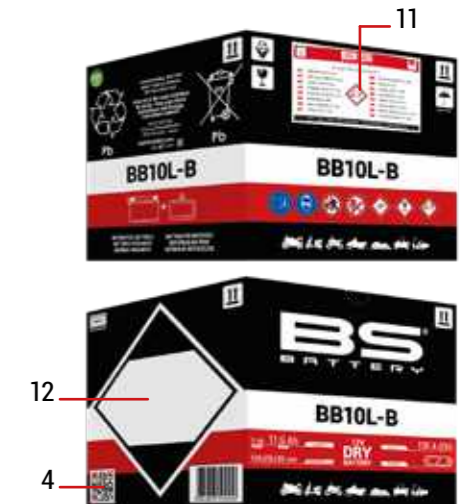

LITHIUM LiFePO4

MF TYPE

MF BATTERY

SLA MAX TYPE

SLA MAX FACTORY ACTIVATED

DRY TYPE

DRY BATTERY

SLA TYPE

SLA FACTORY ACTIVATED

- Comprehensive technical data:
 - Lithium battery:** battery technology, Watt hour, CCA, dimensions and polarity
 - Lead acid battery:** battery technology, capacity at 10 & 20 hours, CCA, charging guide
- Comprehensive technical data:
 - Lithium battery:** battery technology, Watt hour, CCA
 - Lead acid battery:** battery technology, capacity at 10 & 20 hours, CCA, dimensions and polarity
- Battery charge indicator
- QR code - for direct access to BS website
- Lead acid battery type replacement