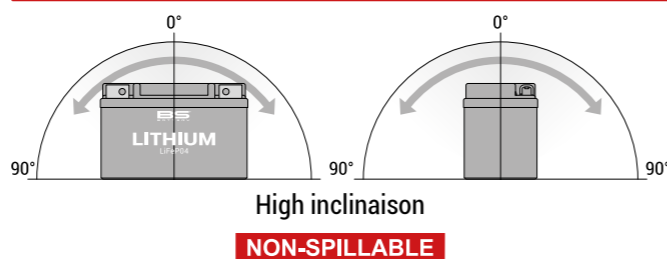

MOUNTING ANGLES

MAIN FEATURES & BENEFITS

- **Fast charging**
  Super fast charging capabilities
- **Multi-positioning mounting**
  Up to 180°C
- **Very safe and environmental friendly**
  No Acid, no leakage risk, no heavy metal, no toxic
- **Extensive cycle life**
  Over 2.000 cycles
- **Very low self-discharge**
  Can start engine after a long period of storage
- **Cold temperature performance**
  Impressive cold cranking performance
- **Waterproof design**
  Silicone sealant for excellent sealing performance
- **Ready to use**
  No need for preparation, just plug and play
- **Robust brass terminals**
  For enhanced electrical and mechanical performance
- **Heat resistance**
  Heat temperature resistance up to 230°C
- **Lighter weight**
  Up to 70% lighter than comparable lead acid batteries
  Perfect application for racing, off-road and heavy bikes

BS TYPE - 12V	POWER (Wh)	CCA (A)	CAPACITY Ah (10Hr)	DIMENSIONS mm (±2mm)			POLARITY	REPLACEMENT - MOST POPULAR MODELS			
				L	W	H		SLA	MF	DRY	
BSLi-01	24	140	2	92	52	90	⊖|⊖|⊖|⊖|+	Replacement for KTM Original Equipment - LFP001			
BSLi-02*	24	140	2	107	56	85	⊖|⊖|⊖|⊖|+	BTX4L+/BTZ5S BTZ6S BTZ7S BTZ8V BTX4L BTX5L BTX7L	BTZ6S-BS BTZ5S-BS BTZ7S-BS BTX4L-BS BTX5L-BS BTX7L-BS	BB4L-B BB5L-B BB6.5L-B BB7L-B	12N5.5-3B 12N7A-3A
BSLi-03	36	210	3	134	65	92	⊕|⊖|⊖|⊖|⊖	BTX7A BT7B-4 BT9B-4 BTX9	BTX7A-BS BT7B-BS BT9A-BS BT9B-BS BTX9-BS	BB9-B	12N9-4B-1
BSLi-04	48	280	4	134	65	92	⊕|⊖|⊖|⊖|⊖	BTZ10S BT12B-4 BT14B-4 BTX14AH BB14A-A2	BTZ10S-BS BT12B-BS BT14B-BS BTX14AH-BS	BB10A-A2 BB12A-A/B BB12C-A BB14-A2 BB14-B2 BB14A-A1/A2	12N12A-4A-1
BSLi-05	48	280	4	134	65	92	⊖|⊖|⊖|⊖|+	BB10L-A2/B2 BB12AL-A2 BB10L-B/B2 BB14L-A2/B2 BB16AL-A2	BTX14AHL-BS	BB10L-A2/B2 BB10L-BP BB12AL-A BB12AL-A2 BB14L-A1/A2 BB14L-B2 BB16AL-A2	12N14-3A
BSLi-06	48	280	4	148	86	105	⊕|⊖|⊖|⊖|⊖	BTZ12S BTZ14S BTX12 BT12A BTX14 BTX14H	BTZ12S-BS BTZ14S-BS BTX12-BS BT12A-BS BTX14-BS	-	-
BSLi-07	60	300	5	148	86	105	⊕|⊖|⊖|⊖|⊖	BTX16	BTX16-BS BTX16-BS-1	BB16-B BB16B-A/A1 HBB16A-A/AB BB18-A	-
BSLi-08	60	300	5	148	86	105	⊖|⊖|⊖|⊖|+	BTX14L BB16CL-B	BTX14L-BS BTX15L-BS	BB16L-B BB16HL-A-CX BB16CL-B BB18L-A	-
BSLi-09	72	360	6	148	86	105	⊕|⊖|⊖|⊖|⊖	BTX20 BTX20CH	BTX20-BS BTX20CH-BS BTX20A-BS	-	-
BSLi-10	72	360	6	148	86	105	⊖|⊖|⊖|⊖|+	BTX20L BTX20HL BTX24HL SLA12-19	BTX20L-BS BTX20HL-BS BTX24HL-BS SLA12-19-BS	B50-N18L-A B50-N18L-A2/ A3/AT	51913 51814
BSLi-11	96	440	8	165	86	130	⊕|⊖|⊖|⊖|⊖	-	-	B60-N30-A	53034
BSLi-12	96	440	8	165	86	130	⊖|⊖|⊖|⊖|+	BIX30L	BIX30L-BS	BB30L-B BB30CL-B B60-N30L-A	12N24-3A 52515 53030

* YAMAHA ADAPTOR for BSLi-02 (2pcs) available in option