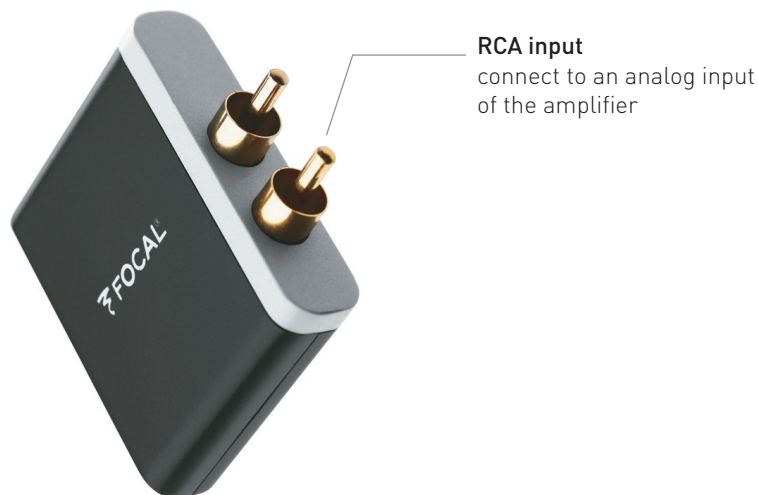

# UNIVERSAL WIRELESS RECEIVER - APTX

## Specification sheet

The Universal Wireless Receiver enables wireless connection of all your Bluetooth-compatible devices to your amplifier or multimedia system. More freedom for your mobile devices without impairing audio reproduction quality. The aptX codec achieves a 4:1 compression ratio, allowing for near-CD quality listening.

### Key points

- Wireless transmission with near-CD quality
- Compatible with all smartphones and tablet PCs equipped with Bluetooth technology
- No dongle required for the mobile device
- Easy to install and use
- Audio-visual use: low latency
- Range of approximately 10 meters without obstacles
- RCA extension cable supplied – compatible with all amplifiers equipped with stereo RCA input.

	Universal Wireless Receiver
Range	10m (line of sight)
Codec	aptX
Compression Ratio	4:1
Resolution and Sampling Rate	16 bits - 44,1kHz
Frequency response	10Hz to 22kHz
Algorithmic Delay	<1,89ms @ Fs 48KHz
Radio transmission power	2,5mW (4dBm)
Radio transmission Frequency Range	2,4GHz (Bandes ISM)
Dimensions	60x56x14mm
Weight	0.044lb (22g)