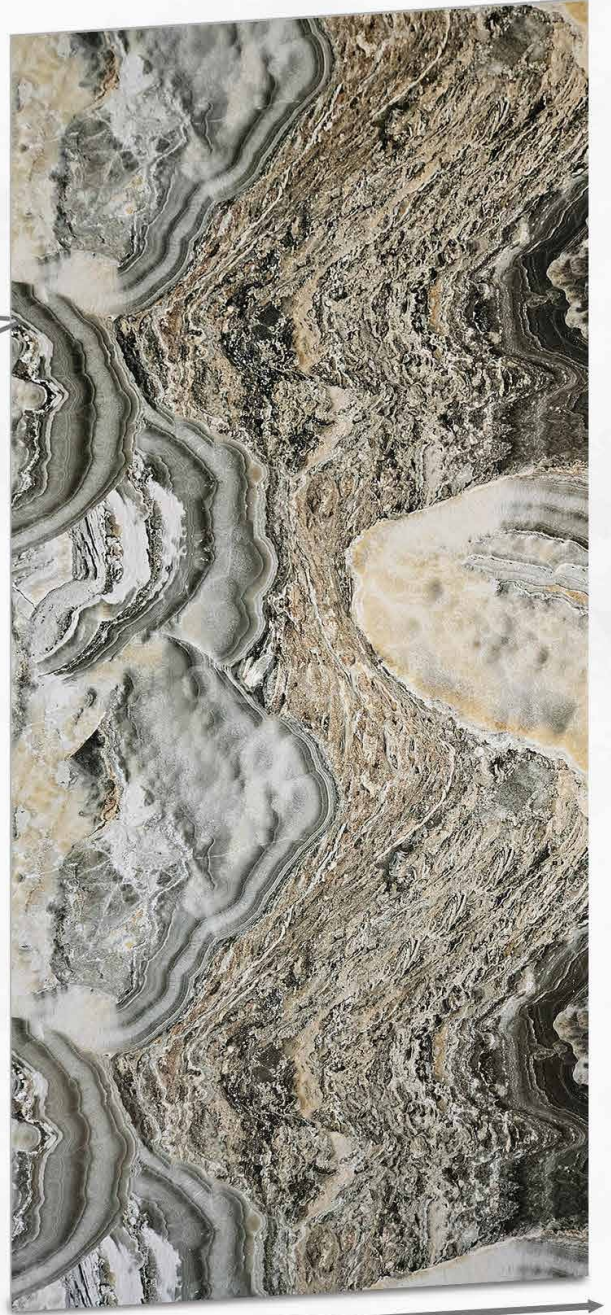

MD244-3

122x244 cm

2,5 mm

244 cm

122 cm