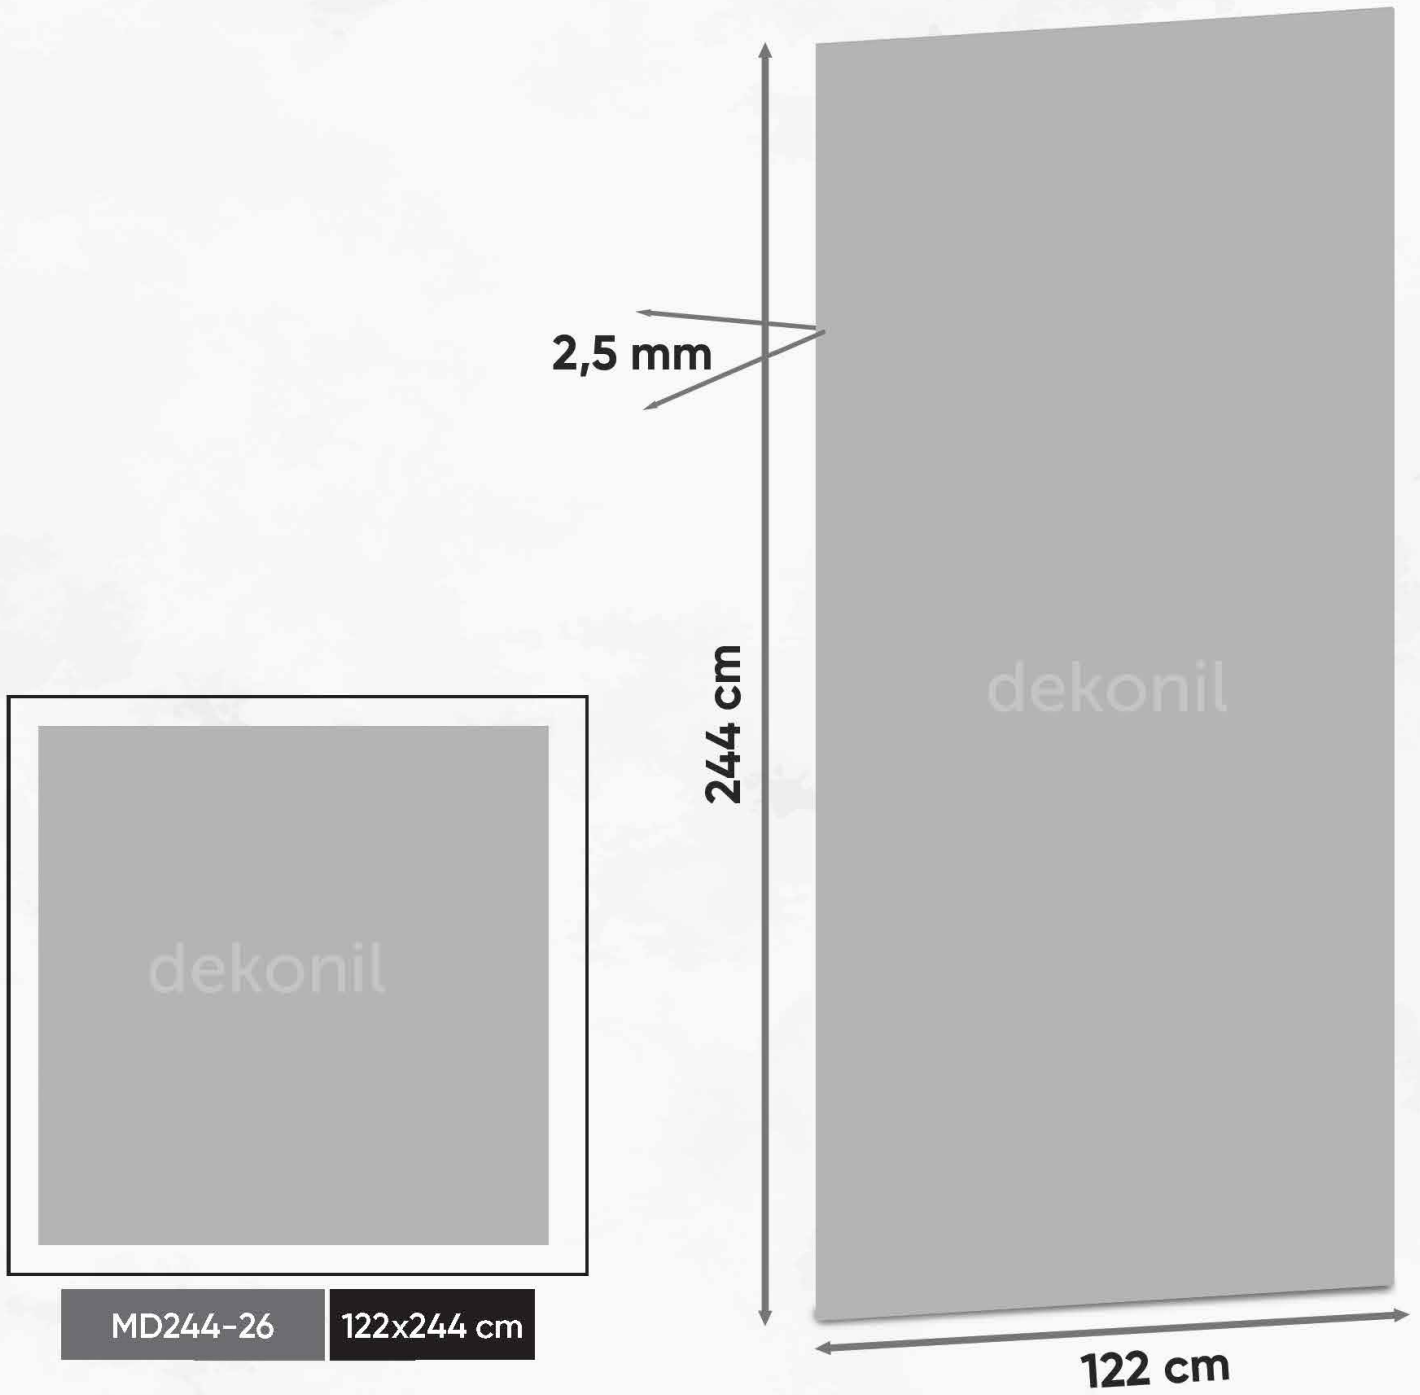

Matt Gri Pvc Duvar Paneli

Matt Grey PVC Wall Panel