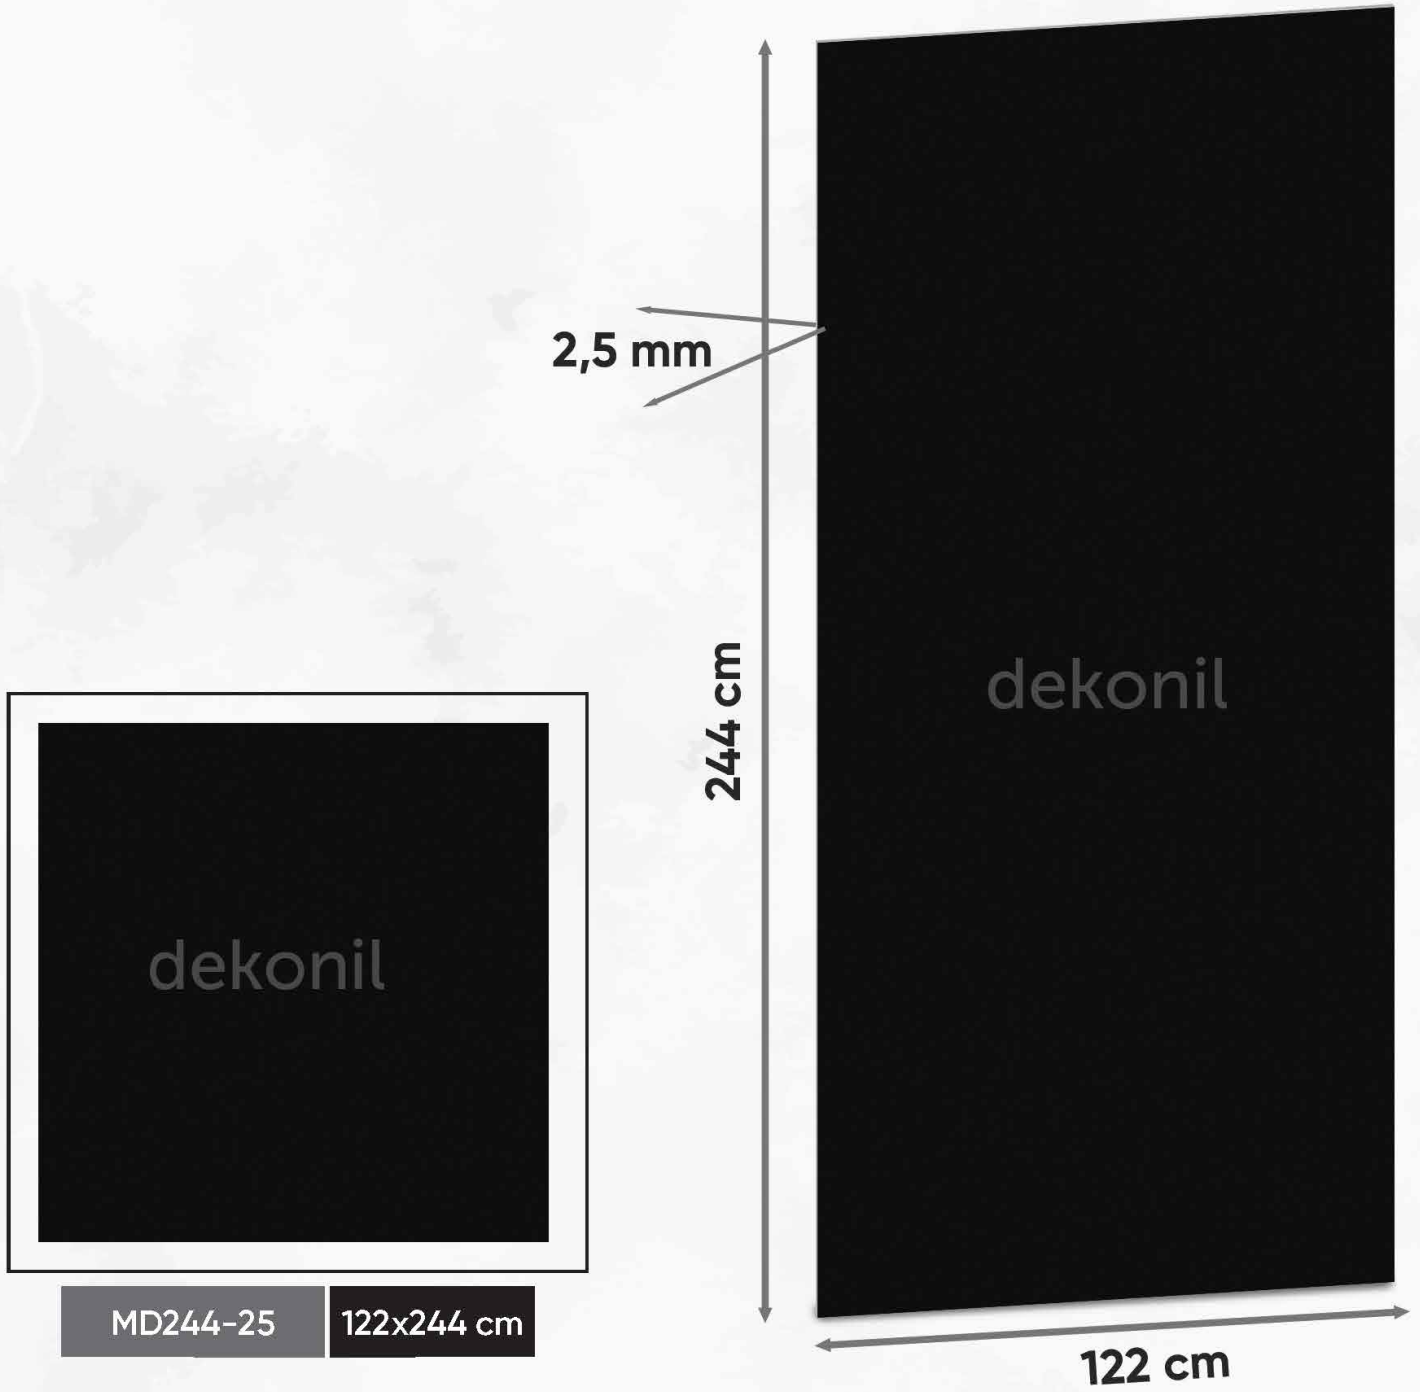

Matt Black Pvc Duvar Paneli

Matt Black PVC Wall Panel