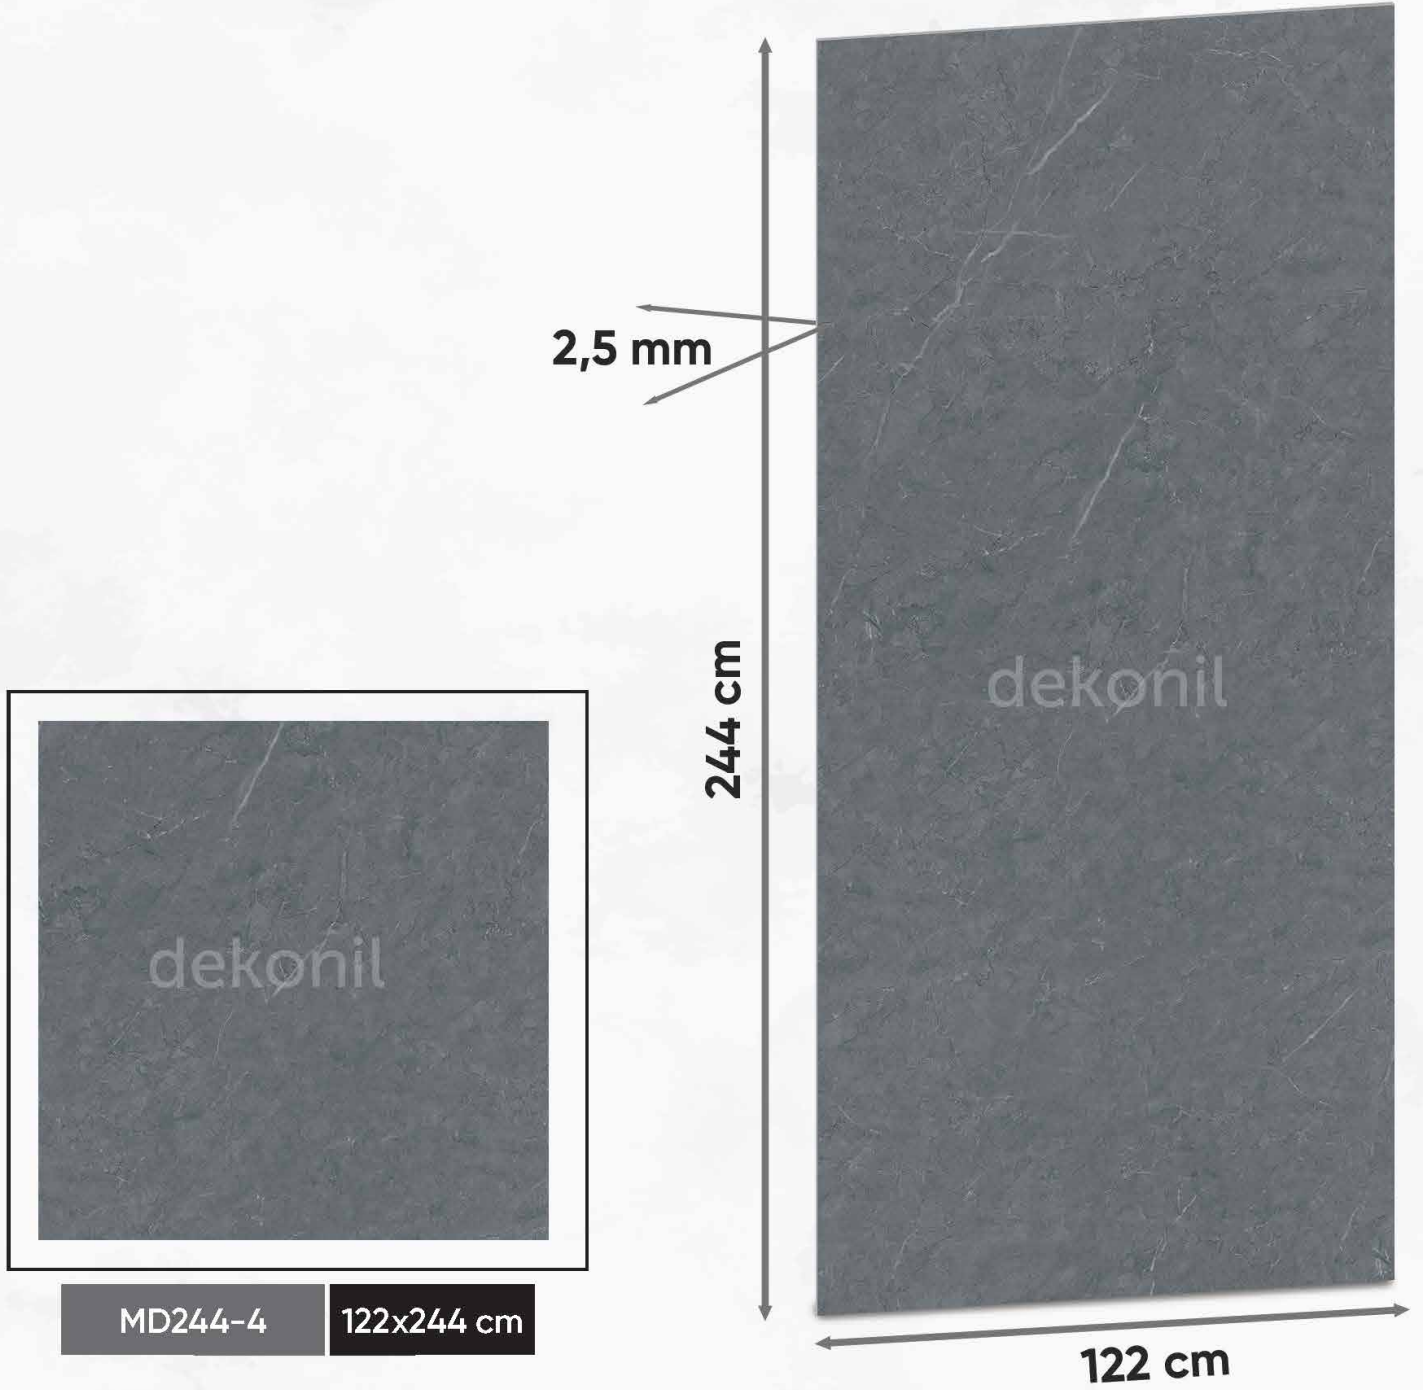

Black Gray Mermer Desenli Pvc Duvar Paneli

Black Gray Marble Patterned PVC Wall Panel