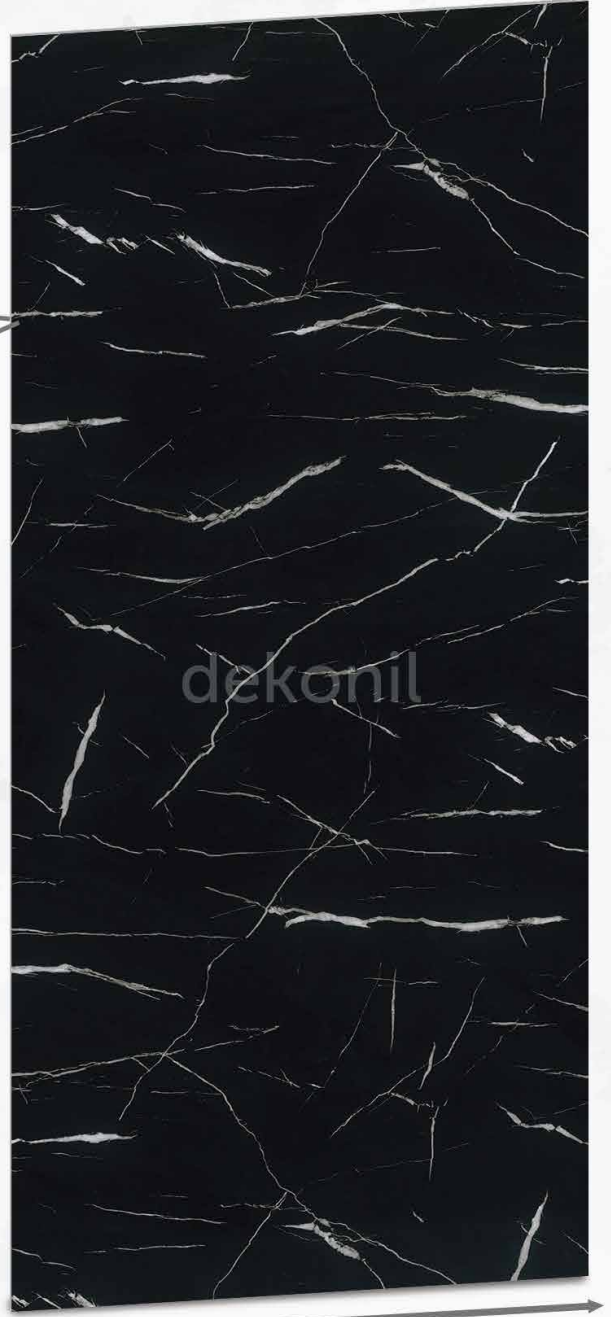

Black Marble Patterned PVC Wall Panel

MD244-2

122x244 cm

2,5 mm

244 cm

122 cm

Onyx Green Mermer Desenli Pvc Duvar Paneli

Onyx Green Marble Patterned PVC Wall Panel