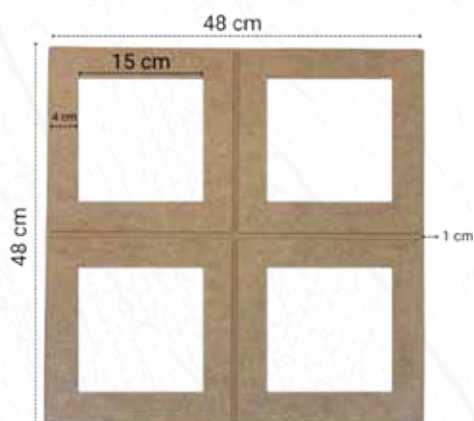

MDF Square Wall Panel

1

MDF10-KARE

PVC WANDPANEEL
PVC Wall Panels

Eigenschaften der PVC-Wandpaneele

Dekorativ und widerstandsfähig, ideal für elegante Innenraumgestaltungen.

PVC Wall Panel Features

With its decorative and durable structure, it offers stylish solutions for interior applications.