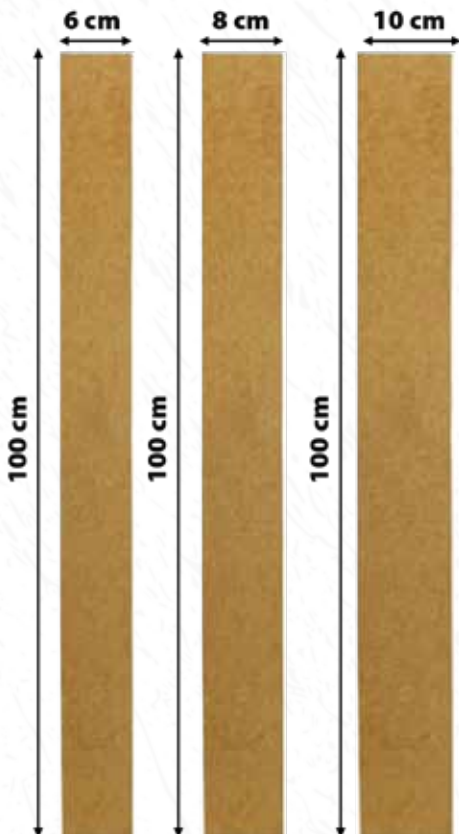

MDF skandinavische Wandleiste
Scandinavian MDF Wall Laths

Montagevarianten
Application Variations

MDF6