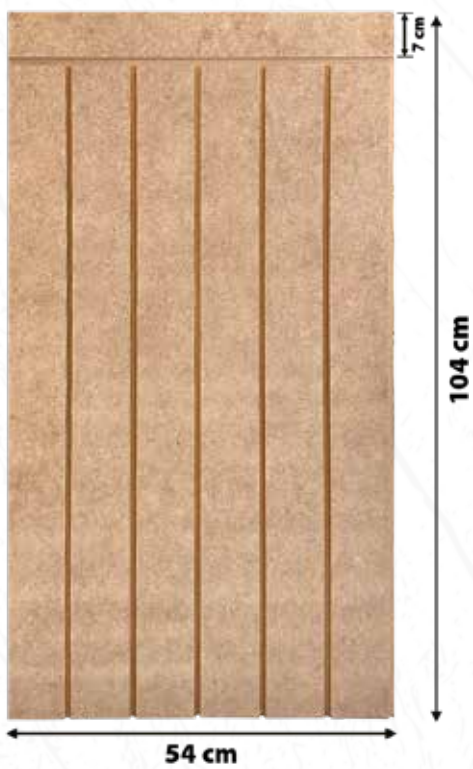

Skandinavisches MDF-Wandpaneel

Scandinavian MDF Wall Panel