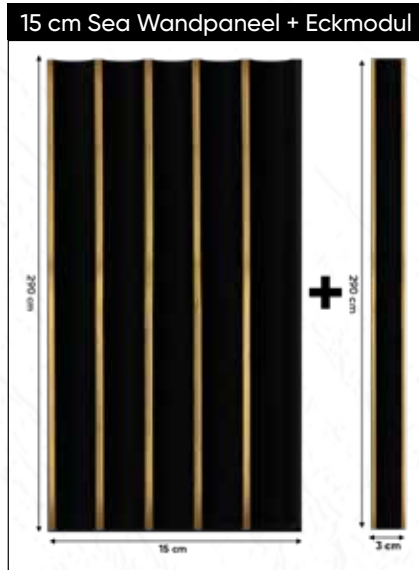

Polymer-Wandpaneel Eckmodule

Polymer Wall Panel Corner Modules