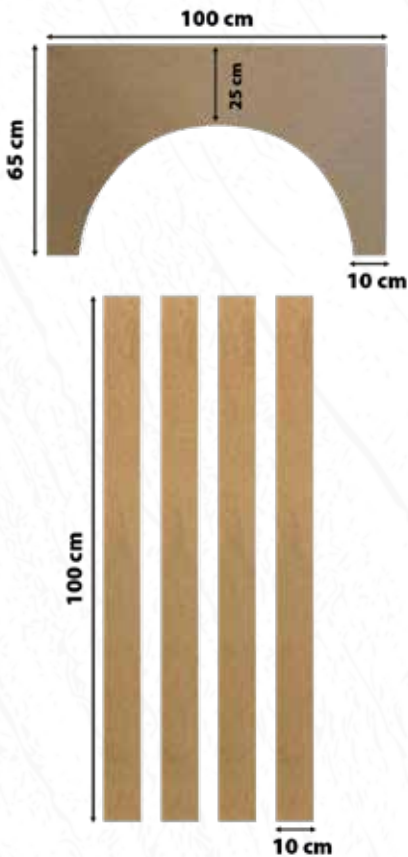

MDF Ovale Wandleiste

MDF Oval Wall Lath

Montagevarianten

Application Variations

4 Adet
8 cm Çıta

4 Adet
6 cm Çıta

1

2

3

4

MDF Bogen-Wandpaneel

MDF Arch Wall Panel

Montagevarianten

Application Variations

1

2