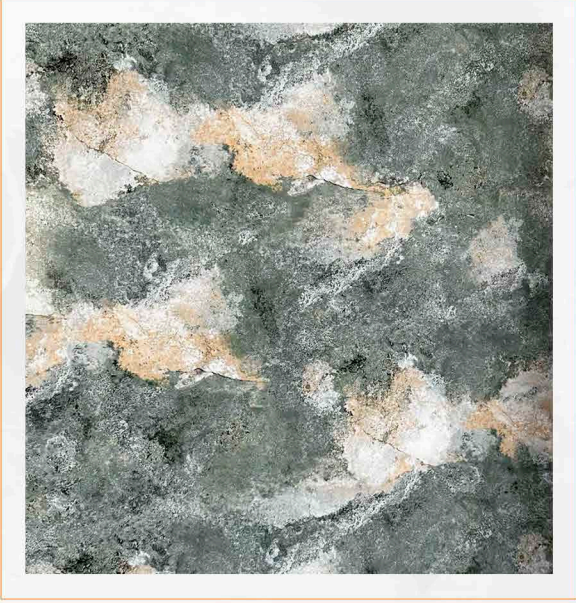

**Forest Mermer
PVC Duvar Paneli**