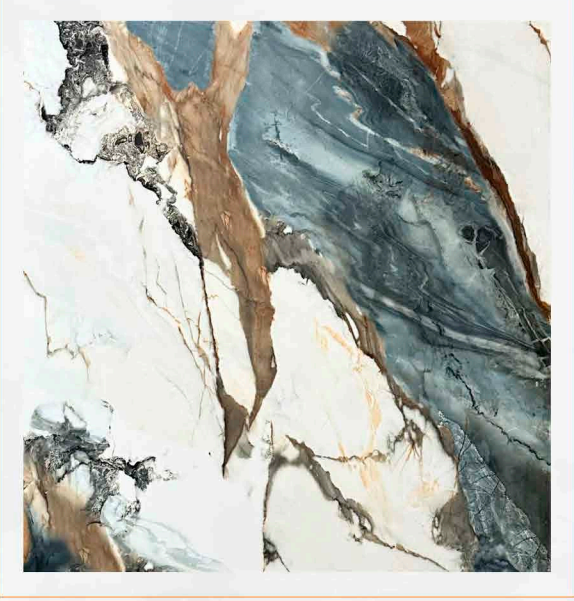

**Blue Nile Mermer Desenli
PVC Duvar Paneli**