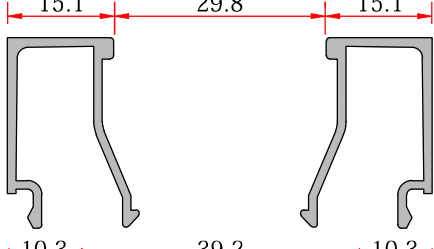

<b>Bead - Çıta</b>	
System Code	
22 G 11	
Profile No	1616
Weight kg	0.300

<b>Bead - Çıta</b>	
System Code	
22 G 03	
Profile No	1368
Weight kg	0.285

<b>Bead - Çıta</b>	
System Code	
22 G 02	
Profile No	1366
Weight kg	0.278

<b>Bead - Çıta</b>	
System Code	
22 RK 02	
Profile No	1959
Weight kg	0.228

<b>Bead - Çıta</b>	
System Code	
22 G 09	
Profile No	1613
Weight kg	0.268

<b>Bead - Çıta</b>	
System Code	
22 RK 01	
Profile No	1958
Weight kg	0.220

<b>Bead - Çıta</b>	
System Code	
22 G 01	
Profile No	1367
Weight kg	0.265

<b>Bead - Çıta</b>	
System Code	
22 G 07	
Profile No	1611
Weight kg	0.261

<b>Bead - Çıta</b>	
System Code	
22 RG 02	
Profile No	1957
Weight kg	0.264