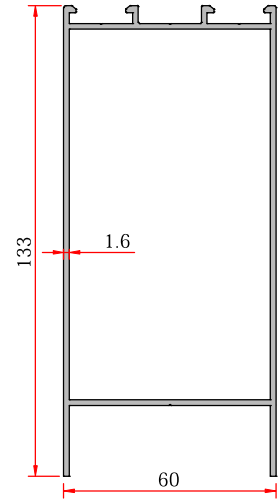

*The most important property of this 60 mm width series is that, the bead profiles in both sides are single series. This provides easy glass installation.*

**Narrow Frame - Dar Kasa**

System Code	Profile No	Weight kg
AWD60 D 1603	1602	0.837

**Meeting Rail - Orta Kayıt**

System Code	Profile No	Weight kg	
AWD60 F 1604	1603	1.542	
Jxx cm4	33.0	Jyy cm4	71.8

**Reinforced Meeting Rail  
Takviyeli Orta Kayıt**

System Code	Profile No	Weight kg	
AWD60 F 1605	1617	1.913	
Jxx cm4	128.0	Jyy cm4	27.6

**Sill Profile - Etek Profili**

System Code	Profile No	Weight kg	
AWD60 K 1601	1604	1.775	
Jxx cm4	26.2	Jyy cm4	78.4

### INTERIOR OPENING DOOR VIEW & DETAILS İÇE AÇILIR KAPI GÖRÜNÜŞ VE DETAYLARI

INTERIOR OPENING DOUBLE VENT DOOR VIEW & DETAILS  
İÇE AÇILIR ÇİFT KANAT KAPI GÖRÜNÜŞ VE DETAYLARI

Exterior View - Dış Görünüş	
Glass Thickness Cam Kalınlığı	Max. 33 mm