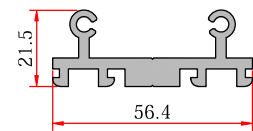

Connection - Bağlantı

System Code	Profile No	Weight kg
AWD60 A 02	1615	1.137