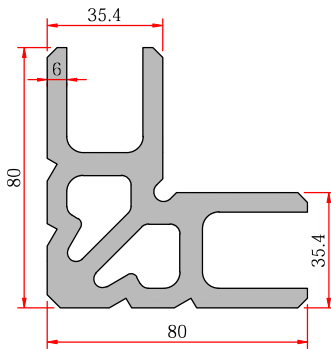

System Code	Profile No	Weight kg
AWD60 A 03	1609	0.477

**Swing Door Adapter (Vent)  
Çarpma Kapı Adaptörü (Kanat)**

System Code	Profile No	Weight kg
AWD60 A 04	1608	0.467

Sill Profile - Pervaz Profili

System Code	Profile No	Weight kg
AW50 A 11	1237	0.643

Sill Profile - Pervaz Profili

System Code	Profile No	Weight kg
AW50 A 12	1359	0.362

Sill Profile - Pervaz Profili

System Code	Profile No	Weight kg
AW50 A 13	1458	0.268

Sill Profile - Pervaz Profili

System Code	Profile No	Weight kg
AS50 A 06	1428	0.286

Corner Cleat - İlave Kulak

System Code	Profile No	Weight kg
AWD60 A 05	1610	0.244

Corner Cleat - İlave Kulak

System Code	Profile No	Weight kg
AS50 A 01	1318	0.143

Corner Cleat - Köşe Takozu

System Code	Profile No	Weight kg
1619	1619	5.912