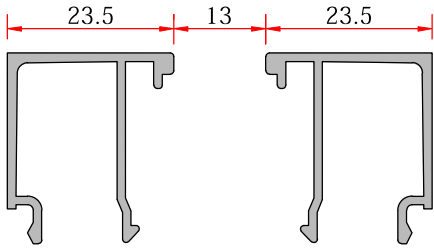

Sill Profile - Pervaz Profili

System Code	Profile No	Weight kg
AW50 A 12	1359	0.362

Sill Profile - Pervaz Profili

System Code	Profile No	Weight kg
AW50 A 13	1458	0.268

Sill Profile - Pervaz Profili

System Code	Profile No	Weight kg
AS50 A 06	1428	0.286

Corner Cleat - İlave Kulak

System Code	Profile No	Weight kg
AWD60 A 05	1610	0.244

Corner Cleat - İlave Kulak

System Code	Profile No	Weight kg
AS50 A 01	1318	0.143

Corner Cleat - Köşe Takozu

System Code	Profile No	Weight kg
1619	1619	5.912

<b>Bead - Çıta</b>	
System Code	
22 G 11	
Profile No	1616
Weight kg	0.300

<b>Bead - Çıta</b>	
System Code	
22 G 03	
Profile No	1368
Weight kg	0.285

<b>Bead - Çıta</b>	
System Code	
22 G 02	
Profile No	1366
Weight kg	0.278