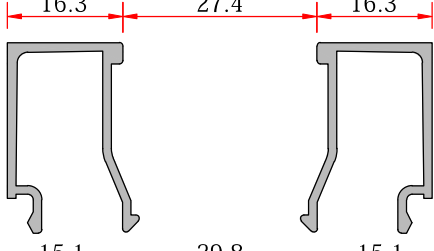

Sill Profile - Pervaz Profili

System Code	Profile No	Weight kg
AW50 A 12	1359	0.362

Sill Profile - Pervaz Profili

System Code	Profile No	Weight kg
AW50 A 13	1458	0.268

Sill Profile - Pervaz Profili

System Code	Profile No	Weight kg
AS50 A 06	1428	0.286

Corner Cleat - İlave Kulak

System Code	Profile No	Weight kg
AWD60 A 05	1610	0.244

Corner Cleat - İlave Kulak

System Code	Profile No	Weight kg
AS50 A 01	1318	0.143

Corner Cleat - Köşe Takozu

System Code	Profile No	Weight kg
1619	1619	5.912

<b>Bead - Çıta</b>	
System Code	
22 G 11	
Profile No	1616
Weight kg	0.300

<b>Bead - Çıta</b>	
System Code	
22 G 03	
Profile No	1368
Weight kg	0.285

<b>Bead - Çıta</b>	
System Code	
22 G 02	
Profile No	1366
Weight kg	0.278

<b>Bead - Çıta</b>	
System Code	
22 RK 02	
Profile No	1959
Weight kg	0.228

<b>Bead - Çıta</b>	
System Code	
22 G 09	
Profile No	1613
Weight kg	0.268

<b>Bead - Çıta</b>	
System Code	
22 RK 01	
Profile No	1958
Weight kg	0.220