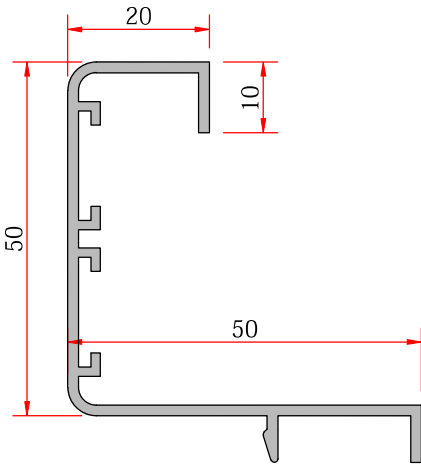

Sill Profile - Pervaz Profili

System Code	Profile No	Weight kg
AW50 A 11	1237	0.643