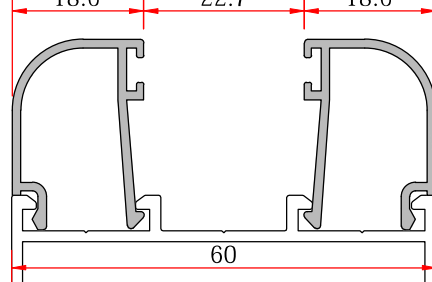

<b>Bead - Çıta</b>	
System Code	
22 RK 02	
Profile No	1959
Weight kg	0.228

<b>Bead - Çıta</b>	
System Code	
22 G 09	
Profile No	1613
Weight kg	0.268

<b>Bead - Çıta</b>	
System Code	
22 RK 01	
Profile No	1958
Weight kg	0.220

<b>Bead - Çıta</b>	
System Code	
22 G 01	
Profile No	1367
Weight kg	0.265

<b>Bead - Çıta</b>	
System Code	
22 G 07	
Profile No	1611
Weight kg	0.261

<b>Bead - Çıta</b>	
System Code	
22 RG 02	
Profile No	1957
Weight kg	0.264

<b>Bead - Çıta</b>	
System Code	
22 G 10	
Profile No	1378
Weight kg	0.228

<b>Bead - Çıta</b>	
System Code	
22 RG 01	
Profile No	1956
Weight kg	0.257

60  
AWD60

A	B	C	D	E		F	
				01-2013 3-3.5 mm	01-2005 4-5 mm	01-2023 3 mm	01-2027 5.5 mm
33 mm	22 G 10			●			
32 mm	22 G 10				●		
31 mm	22 G 10				●		
30 mm	22 G 10			●	●		
24 mm	22 G 07			●			
23 mm	22 G 07			●			
22 mm	22 G 07			●	●		
21 mm	22 G 01			●			
20 mm	22 G 09			●			
19 mm	22 G 09			●			
18 mm	22 G 09			●	●		
17 mm	22 G 09				●		
16 mm		22 RG 01	22 RK 01	●		●	
15 mm		22 RG 01	22 RK 01		●	●	
14 mm		22 RG 01	22 RK 01	●			●
13 mm	22 G 02			●			
13 mm		22 RG 01	22 RK 01		●		●
12 mm	22 G 02			●			
12 mm		22 RG 02	22 RK 02	●		●	
11 mm	22 G 03			●			
11 mm		22 RG 02	22 RK 02	●		●	
10 mm	22 G 03			●			
10 mm		22 RG 02	22 RK 02	●		●	
9 mm	22 G 03				●		
9 mm		22 RG 02	22 RK 02	●			●
8 mm	22 G 03				●		
8 mm		22 RG 02	22 RK 02		●		●
7 mm	22 G 11			●			
6 mm	22 G 11			●			
5 mm	22 G 11				●		
4 mm	22 G 11				●		