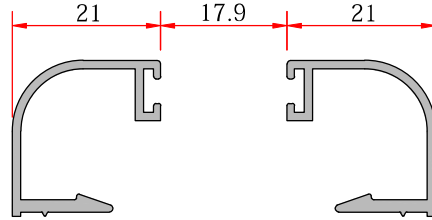

Sill Profile - Pervaz Profili

System Code	Profile No	Weight kg
AW50 A 12	1359	0.362

Sill Profile - Pervaz Profili

System Code	Profile No	Weight kg
AW50 A 13	1458	0.268

Sill Profile - Pervaz Profili

System Code	Profile No	Weight kg
AS50 A 06	1428	0.286

Corner Cleat - İlave Kulak

System Code	Profile No	Weight kg
AWD60 A 05	1610	0.244

Corner Cleat - İlave Kulak

System Code	Profile No	Weight kg
AS50 A 01	1318	0.143

Corner Cleat - Köşe Takozu

System Code	Profile No	Weight kg
1619	1619	5.912

<b>Bead - Çıta</b>	
System Code	
22 G 11	
Profile No	1616
Weight kg	0.300

<b>Bead - Çıta</b>	
System Code	
22 G 03	
Profile No	1368
Weight kg	0.285

<b>Bead - Çıta</b>	
System Code	
22 G 02	
Profile No	1366
Weight kg	0.278