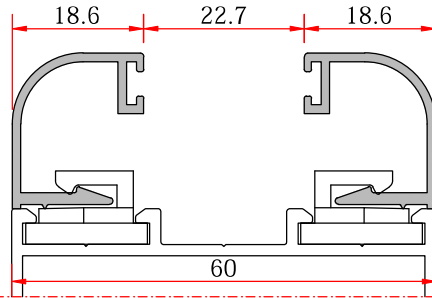

Corner Cleat - İlave Kulak

System Code	Profile No	Weight kg
AWD60 A 05	1610	0.244

Corner Cleat - İlave Kulak

System Code	Profile No	Weight kg
AS50 A 01	1318	0.143

Corner Cleat - Köşe Takozu

System Code	Profile No	Weight kg
1619	1619	5.912

<b>Bead - Çıta</b>	
System Code	
22 G 11	
Profile No	1616
Weight kg	0.300

<b>Bead - Çıta</b>	
System Code	
22 G 03	
Profile No	1368
Weight kg	0.285

<b>Bead - Çıta</b>	
System Code	
22 G 02	
Profile No	1366
Weight kg	0.278

<b>Bead - Çıta</b>	
System Code	
22 RK 02	
Profile No	1959
Weight kg	0.228

<b>Bead - Çıta</b>	
System Code	
22 G 09	
Profile No	1613
Weight kg	0.268

<b>Bead - Çıta</b>	
System Code	
22 RK 01	
Profile No	1958
Weight kg	0.220