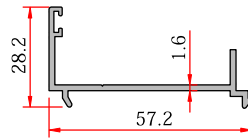

Vent Adapter - Kanat Adaptörü

System Code	Profile No	Weight kg
AWD60 A 01	1605	0.452