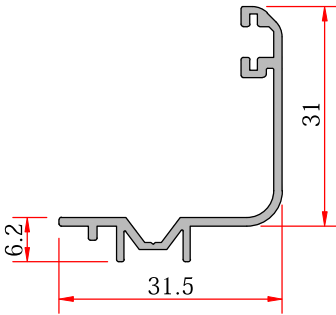

System Code	Profile No	Weight kg
AWD60 A 03	1609	0.477

**Swing Door Adapter (Vent)  
Çarpma Kapı Adaptörü (Kanat)**

System Code	Profile No	Weight kg
AWD60 A 04	1608	0.467

Sill Profile - Pervaz Profili

System Code	Profile No	Weight kg
AW50 A 11	1237	0.643

Sill Profile - Pervaz Profili

System Code	Profile No	Weight kg
AW50 A 12	1359	0.362

Sill Profile - Pervaz Profili

System Code	Profile No	Weight kg
AW50 A 13	1458	0.268

Sill Profile - Pervaz Profili

System Code	Profile No	Weight kg
AS50 A 06	1428	0.286