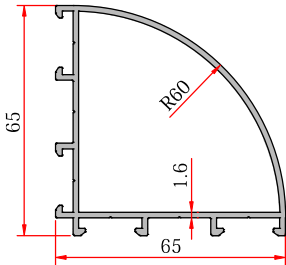

*The most important property of this 60 mm width series is that, the bead profiles in both sides are single series. This provides easy glass installation.*

**Narrow Frame - Dar Kasa**

System Code	Profile No	Weight kg
AWD60 D 1603	1602	0.837

**Meeting Rail - Orta Kayıt**

System Code	Profile No	Weight kg	
AWD60 F 1604	1603	1.542	
Jxx cm4	33.0	Jyy cm4	71.8

**Reinforced Meeting Rail  
Takviyeli Orta Kayıt**

System Code	Profile No	Weight kg	
AWD60 F 1605	1617	1.913	
Jxx cm4	128.0	Jyy cm4	27.6

**Sill Profile - Etek Profili**

System Code	Profile No	Weight kg	
AWD60 K 1601	1604	1.775	
Jxx cm4	26.2	Jyy cm4	78.4

### INTERIOR OPENING DOOR VIEW & DETAILS İÇE AÇILIR KAPI GÖRÜNÜŞ VE DETAYLARI

INTERIOR OPENING DOUBLE VENT DOOR VIEW & DETAILS  
İÇE AÇILIR ÇİFT KANAT KAPI GÖRÜNÜŞ VE DETAYLARI

Exterior View - Dış Görünüş	
Glass Thickness Cam Kalınlığı	Max. 33 mm