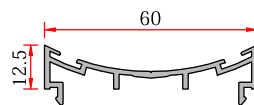

**Swing Door Adapter (Frame)
Çarpma Kapı Adaptörü (Kasa)**

System Code	Profile No	Weight kg
AWD60 A 03	1609	0.477