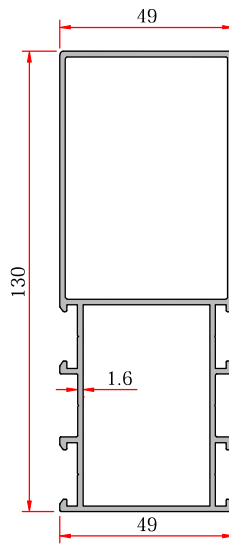

System Code	Profile No	Weight kg	
AWD60 F 1601	1600	1.104	
Jxx cm4	19.7	Jyy cm4	12.4
	A	AKB-1619-56.4	

**Vent - Kanat**

System Code	Profile No	Weight kg	
AWD60 F 1602	1601	1.138	
Jxx cm4	22.6	Jyy cm4	14.3
	A	AKB-1619-56.4	

**Narrow Frame - Dar Kasa**

System Code	Profile No	Weight kg
AWD60 D 1603	1602	0.837

**Meeting Rail - Orta Kayıt**

System Code	Profile No	Weight kg	
AWD60 F 1604	1603	1.542	
Jxx cm4	33.0	Jyy cm4	71.8

**Reinforced Meeting Rail  
Takviyeli Orta Kayıt**