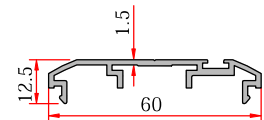

**Swing Door Adapter (Vent)
Çarpma Kapı Adaptörü (Kanat)**

System Code	Profile No	Weight kg
AWD60 A 04	1608	0.467