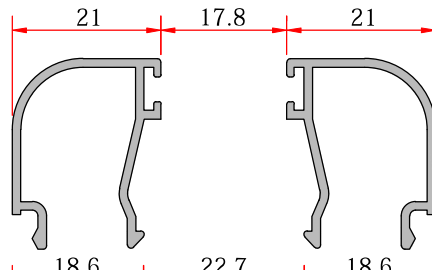

<b>Bead - Çıta</b>	
System Code	
22 G 11	
Profile No	1616
Weight kg	0.300

<b>Bead - Çıta</b>	
System Code	
22 G 03	
Profile No	1368
Weight kg	0.285

<b>Bead - Çıta</b>	
System Code	
22 G 02	
Profile No	1366
Weight kg	0.278

<b>Bead - Çıta</b>	
System Code	
22 RK 02	
Profile No	1959
Weight kg	0.228

<b>Bead - Çıta</b>	
System Code	
22 G 09	
Profile No	1613
Weight kg	0.268

<b>Bead - Çıta</b>	
System Code	
22 RK 01	
Profile No	1958
Weight kg	0.220

<b>Bead - Çıta</b>	
System Code	
22 G 01	
Profile No	1367
Weight kg	0.265

<b>Bead - Çıta</b>	
System Code	
22 G 07	
Profile No	1611
Weight kg	0.261

<b>Bead - Çıta</b>	
System Code	
22 RG 02	
Profile No	1957
Weight kg	0.264

<b>Bead - Çıta</b>	
System Code	
22 G 10	
Profile No	1378
Weight kg	0.228

<b>Bead - Çıta</b>	
System Code	
22 RG 01	
Profile No	1956
Weight kg	0.257

60  
AWD60

A	B	C	D	E		F	
				01-2013 3-3.5 mm	01-2005 4-5 mm	01-2023 3 mm	01-2027 5.5 mm
33 mm	22 G 10			●			
32 mm	22 G 10				●		
31 mm	22 G 10				●		
30 mm	22 G 10			●	●		
24 mm	22 G 07			●			
23 mm	22 G 07			●			
22 mm	22 G 07			●	●		
21 mm	22 G 01			●			
20 mm	22 G 09			●			
19 mm	22 G 09			●			
18 mm	22 G 09			●	●		
17 mm	22 G 09				●		
16 mm		22 RG 01	22 RK 01	●		●	
15 mm		22 RG 01	22 RK 01		●	●	
14 mm		22 RG 01	22 RK 01	●			●
13 mm	22 G 02			●			
13 mm		22 RG 01	22 RK 01		●		●
12 mm	22 G 02			●			
12 mm		22 RG 02	22 RK 02	●		●	
11 mm	22 G 03			●			
11 mm		22 RG 02	22 RK 02	●		●	
10 mm	22 G 03			●			
10 mm		22 RG 02	22 RK 02	●		●	
9 mm	22 G 03				●		
9 mm		22 RG 02	22 RK 02	●			●
8 mm	22 G 03				●		
8 mm		22 RG 02	22 RK 02		●		●
7 mm	22 G 11			●			
6 mm	22 G 11			●			
5 mm	22 G 11				●		
4 mm	22 G 11				●		