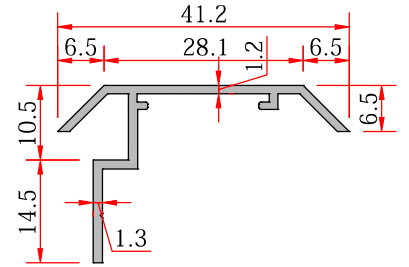

System Code	Profile No	Weight kg
AWD60 A 03	1609	0.477

**Swing Door Adapter (Vent)  
Çarpma Kapı Adaptörü (Kanat)**

System Code	Profile No	Weight kg
AWD60 A 04	1608	0.467

Sill Profile - Pervaz Profili

System Code	Profile No	Weight kg
AW50 A 11	1237	0.643

Sill Profile - Pervaz Profili

System Code	Profile No	Weight kg
AW50 A 12	1359	0.362

Sill Profile - Pervaz Profili

System Code	Profile No	Weight kg
AW50 A 13	1458	0.268

Sill Profile - Pervaz Profili

System Code	Profile No	Weight kg
AS50 A 06	1428	0.286