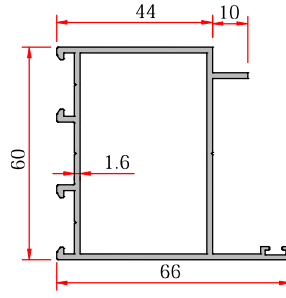

Vent - Kanat

System Code	Profile No	Weight kg	
AWD60 F 1602	1601	1.138	
Jxx cm4	22.6	Jyy cm4	14.3
	A	AKB-1619-56.4