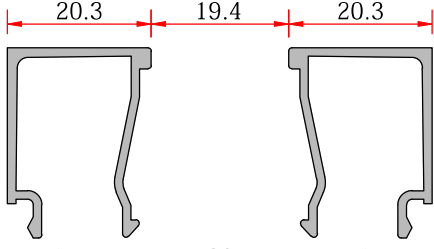

Sill Profile - Pervaz Profili

System Code	Profile No	Weight kg
AW50 A 12	1359	0.362

Sill Profile - Pervaz Profili

System Code	Profile No	Weight kg
AW50 A 13	1458	0.268

Sill Profile - Pervaz Profili

System Code	Profile No	Weight kg
AS50 A 06	1428	0.286

Corner Cleat - İlave Kulak

System Code	Profile No	Weight kg
AWD60 A 05	1610	0.244

Corner Cleat - İlave Kulak

System Code	Profile No	Weight kg
AS50 A 01	1318	0.143

Corner Cleat - Köşe Takozu

System Code	Profile No	Weight kg
1619	1619	5.912

<b>Bead - Çıta</b>	
System Code	
22 G 11	
Profile No	1616
Weight kg	0.300

<b>Bead - Çıta</b>	
System Code	
22 G 03	
Profile No	1368
Weight kg	0.285

<b>Bead - Çıta</b>	
System Code	
22 G 02	
Profile No	1366
Weight kg	0.278