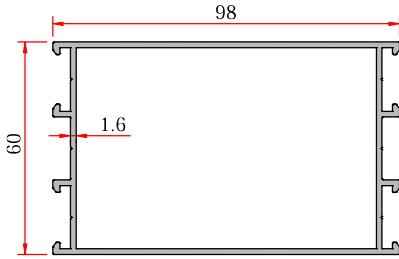

Meeting Rail - Orta Kayıt

System Code	Profile No	Weight kg	
AWD60 F 1604	1603	1.542	
Jxx cm4	33.0	Jyy cm4	71.8