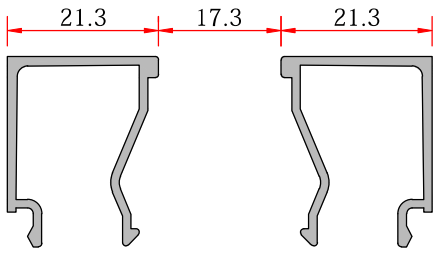

Sill Profile - Pervaz Profili

System Code	Profile No	Weight kg
AW50 A 12	1359	0.362

Sill Profile - Pervaz Profili

System Code	Profile No	Weight kg
AW50 A 13	1458	0.268

Sill Profile - Pervaz Profili

System Code	Profile No	Weight kg
AS50 A 06	1428	0.286

Corner Cleat - İlave Kulak

System Code	Profile No	Weight kg
AWD60 A 05	1610	0.244

Corner Cleat - İlave Kulak

System Code	Profile No	Weight kg
AS50 A 01	1318	0.143

Corner Cleat - Köşe Takozu

System Code	Profile No	Weight kg
1619	1619	5.912

<b>Bead - Çıta</b>	
System Code	
22 G 11	
Profile No	1616
Weight kg	0.300

<b>Bead - Çıta</b>	
System Code	
22 G 03	
Profile No	1368
Weight kg	0.285

<b>Bead - Çıta</b>	
System Code	
22 G 02	
Profile No	1366
Weight kg	0.278