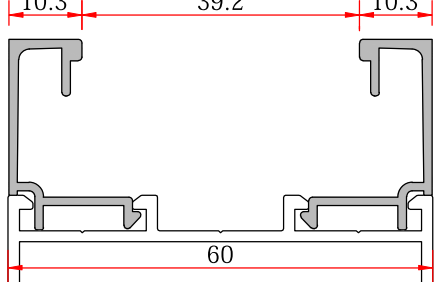

Bead - Çıta	
System Code	
22 G 10	
Profile No	1378
Weight kg	0.228