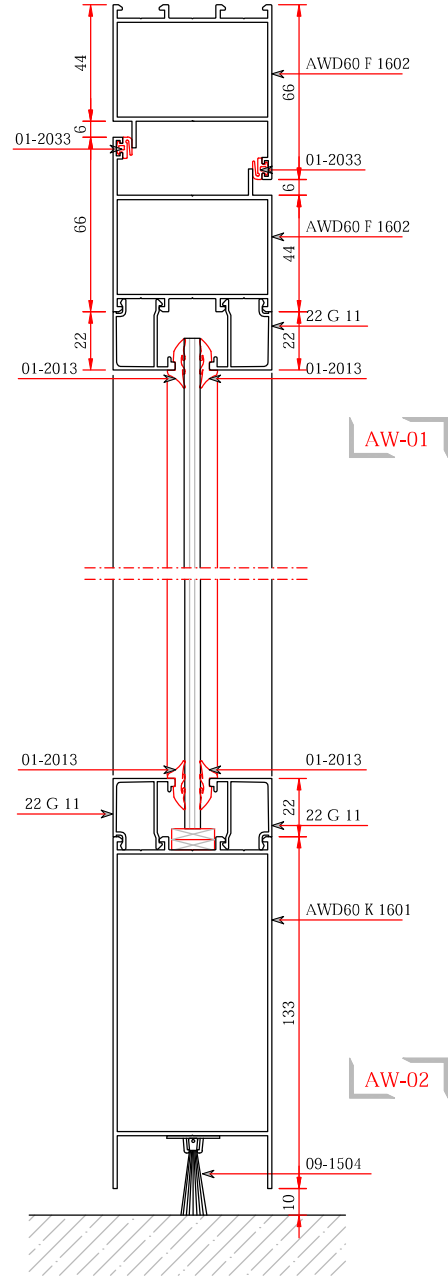

*The most important property of this 60 mm width series is that, the bead profiles in both sides are single series. This provides easy glass installation.*

<b>Bead - Çıta</b>	
System Code	
22 G 10	
Profile No	1378
Weight kg	0.228

<b>Bead - Çıta</b>	
System Code	
22 RG 01	
Profile No	1956
Weight kg	0.257

60  
AWD60

A	B	C	D	E		F	
				01-2013 3-3.5 mm	01-2005 4-5 mm	01-2023 3 mm	01-2027 5.5 mm
33 mm	22 G 10			●			
32 mm	22 G 10				●		
31 mm	22 G 10				●		
30 mm	22 G 10			●	●		
24 mm	22 G 07			●			
23 mm	22 G 07			●			
22 mm	22 G 07			●	●		
21 mm	22 G 01			●			
20 mm	22 G 09			●			
19 mm	22 G 09			●			
18 mm	22 G 09			●	●		
17 mm	22 G 09				●		
16 mm		22 RG 01	22 RK 01	●		●	
15 mm		22 RG 01	22 RK 01		●	●	
14 mm		22 RG 01	22 RK 01	●			●
13 mm	22 G 02			●			
13 mm		22 RG 01	22 RK 01		●		●
12 mm	22 G 02			●			
12 mm		22 RG 02	22 RK 02	●		●	
11 mm	22 G 03			●			
11 mm		22 RG 02	22 RK 02	●		●	
10 mm	22 G 03			●			
10 mm		22 RG 02	22 RK 02	●		●	
9 mm	22 G 03				●		
9 mm		22 RG 02	22 RK 02	●			●
8 mm	22 G 03				●		
8 mm		22 RG 02	22 RK 02		●		●
7 mm	22 G 11			●			
6 mm	22 G 11			●			
5 mm	22 G 11				●		
4 mm	22 G 11				●		

Exterior View - Dış Görünüş	
Glass Thickness Cam Kalınlığı	Max. 33 mm

### INTERIOR OPENING DOOR VIEW & DETAILS İÇE AÇILIR KAPI GÖRÜNÜŞ VE DETAYLARI

INTERIOR OPENING DOUBLE VENT DOOR VIEW & DETAILS  
İÇE AÇILIR ÇİFT KANAT KAPI GÖRÜNÜŞ VE DETAYLARI

Exterior View - Dış Görünüş	
Glass Thickness Cam Kalınlığı	Max. 33 mm