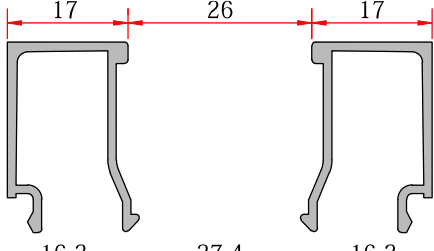

Sill Profile - Pervaz Profili

System Code	Profile No	Weight kg
AW50 A 12	1359	0.362

Sill Profile - Pervaz Profili

System Code	Profile No	Weight kg
AW50 A 13	1458	0.268

Sill Profile - Pervaz Profili

System Code	Profile No	Weight kg
AS50 A 06	1428	0.286

Corner Cleat - İlave Kulak

System Code	Profile No	Weight kg
AWD60 A 05	1610	0.244

Corner Cleat - İlave Kulak

System Code	Profile No	Weight kg
AS50 A 01	1318	0.143

Corner Cleat - Köşe Takozu

System Code	Profile No	Weight kg
1619	1619	5.912

<b>Bead - Çıta</b>	
System Code	
22 G 11	
Profile No	1616
Weight kg	0.300

<b>Bead - Çıta</b>	
System Code	
22 G 03	
Profile No	1368
Weight kg	0.285

<b>Bead - Çıta</b>	
System Code	
22 G 02	
Profile No	1366
Weight kg	0.278

<b>Bead - Çıta</b>	
System Code	
22 RK 02	
Profile No	1959
Weight kg	0.228

<b>Bead - Çıta</b>	
System Code	
22 G 09	
Profile No	1613
Weight kg	0.268

<b>Bead - Çıta</b>	
System Code	
22 RK 01	
Profile No	1958
Weight kg	0.220