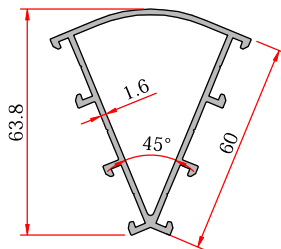

**135° Corner Adapter
135° Köşe Dönüş Adaptörü**

System Code	Profile No	Weight kg
AWD60 C 1602	1607	0.991

System Code	Profile No	Weight kg
AWD60 A 03	1609	0.477