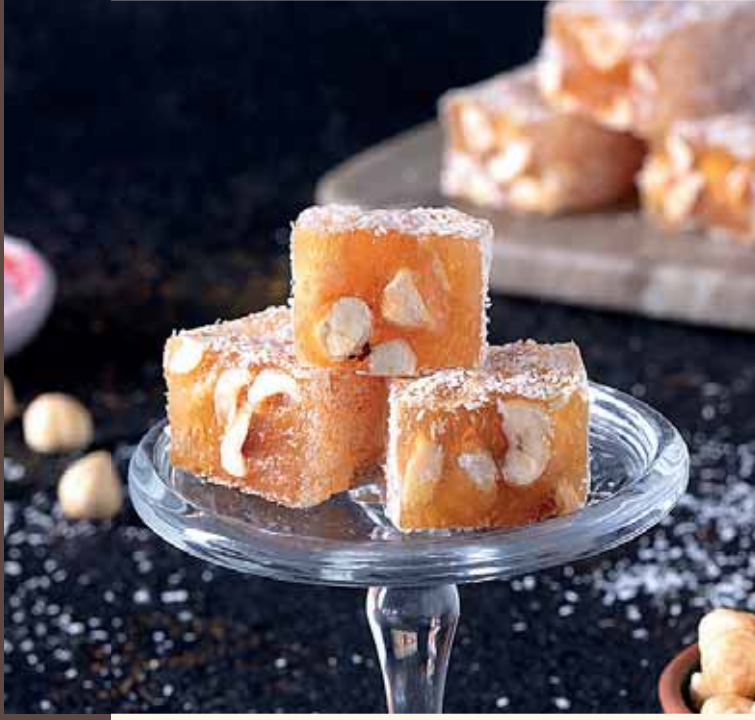

*Special Turkish Delight with Date
Flavor and Walnut Covered with
Coconut*

5 kg

Ürün Kodu
Code Number : BLK 016

Kutu Ağırlık
Unit Box Weight : 5 kg

Koli Ağırlık
Carboard Box Weight : 15 kg

KESME HİNDİSTAN CEVİZLİ FINDIKLI LOKUM