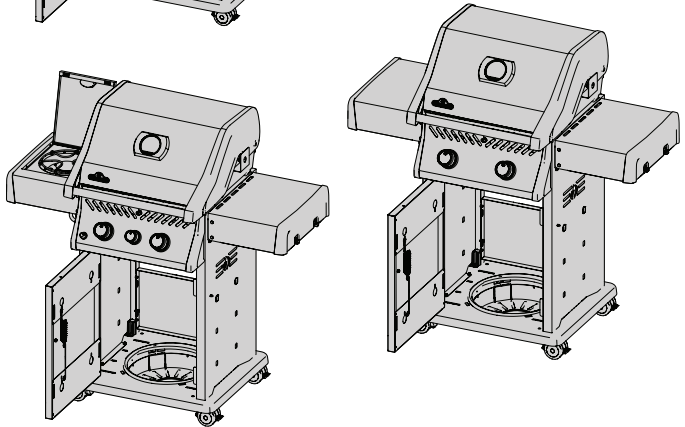

R365SB-1
R365-1

Napoleon products are protected by one or more U.S. and Canadian and/or foreign patents or patents pending.

PHONE:
+31 345-58-8655

EMAIL
eu.info@napoleon.com

ONLINE
www.napoleon.com

NAPOLEON GRILLS EUROPE
De Riemdijk 22, 4004 LC, Tiel
The Netherlands