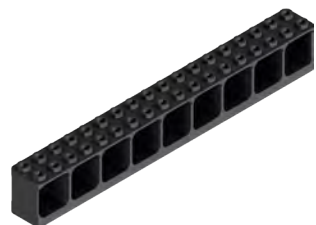

HUBELINO[®]

pi

Marble Run Set Gausskanone
440006

A

B

A

x2

x2

x8

x15

x1

x2

x2

x2

x1

x7

x4

x1

x1

1

x2

x5

x6

x1

x1

x3

x1

x2

2

x2

x6

x2