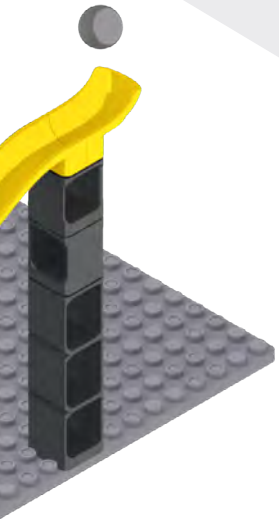

HUBELINO[®]

pi

Marble Run Set Gausskanone
440006

A

B

A

x2

x2

x8

x15

x1

x2

x2

x2

x1

x7