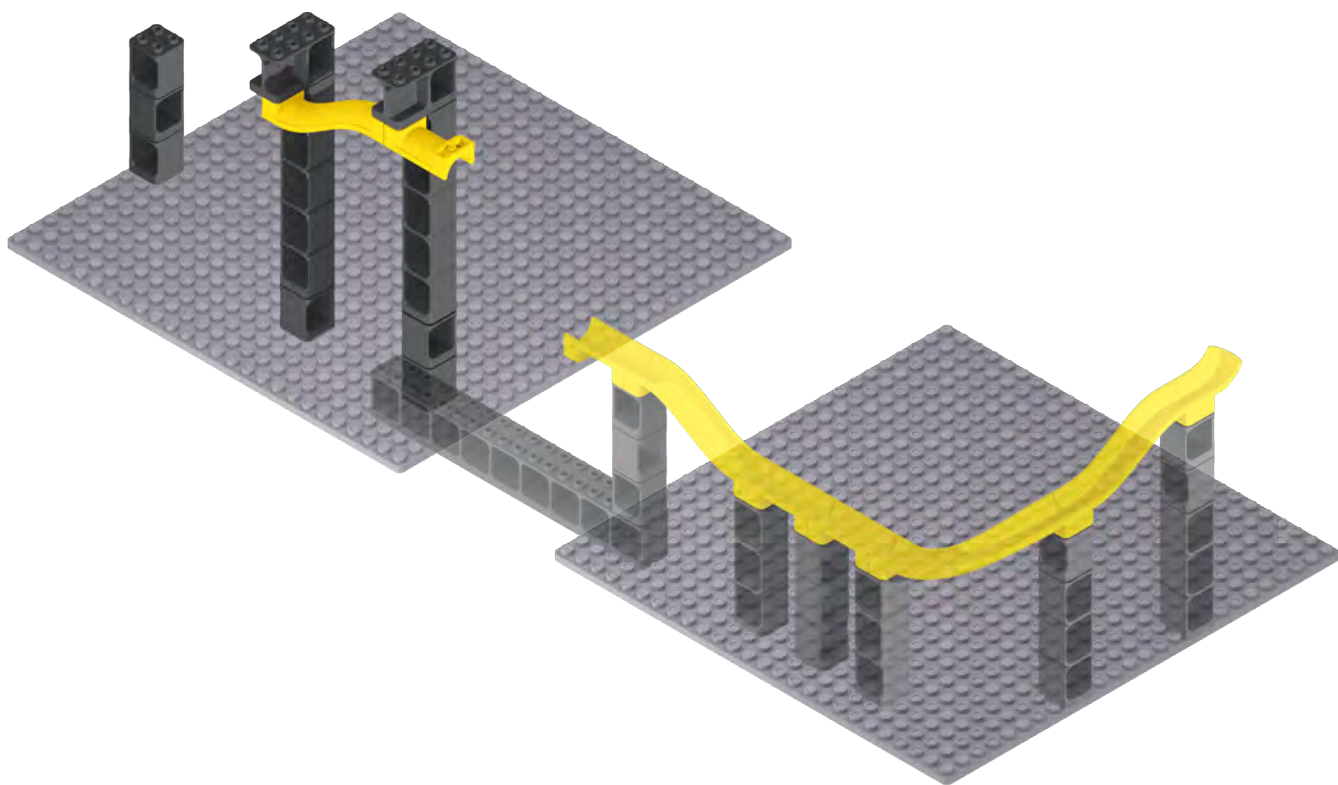

2

x2

x6

x2

x1

x1