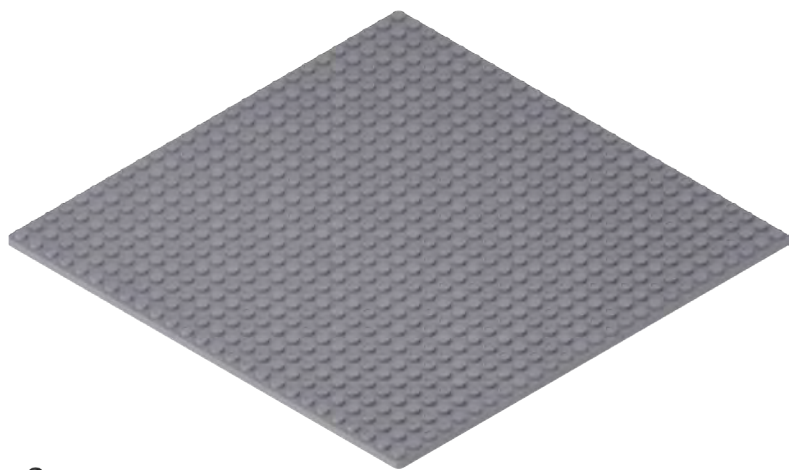

HUBELINO[®]

pi

Marble Run Set Gausskanone
440006

A

B

A

x2

x2

x8

x15

x1

x2

x2

x2

x1

x7