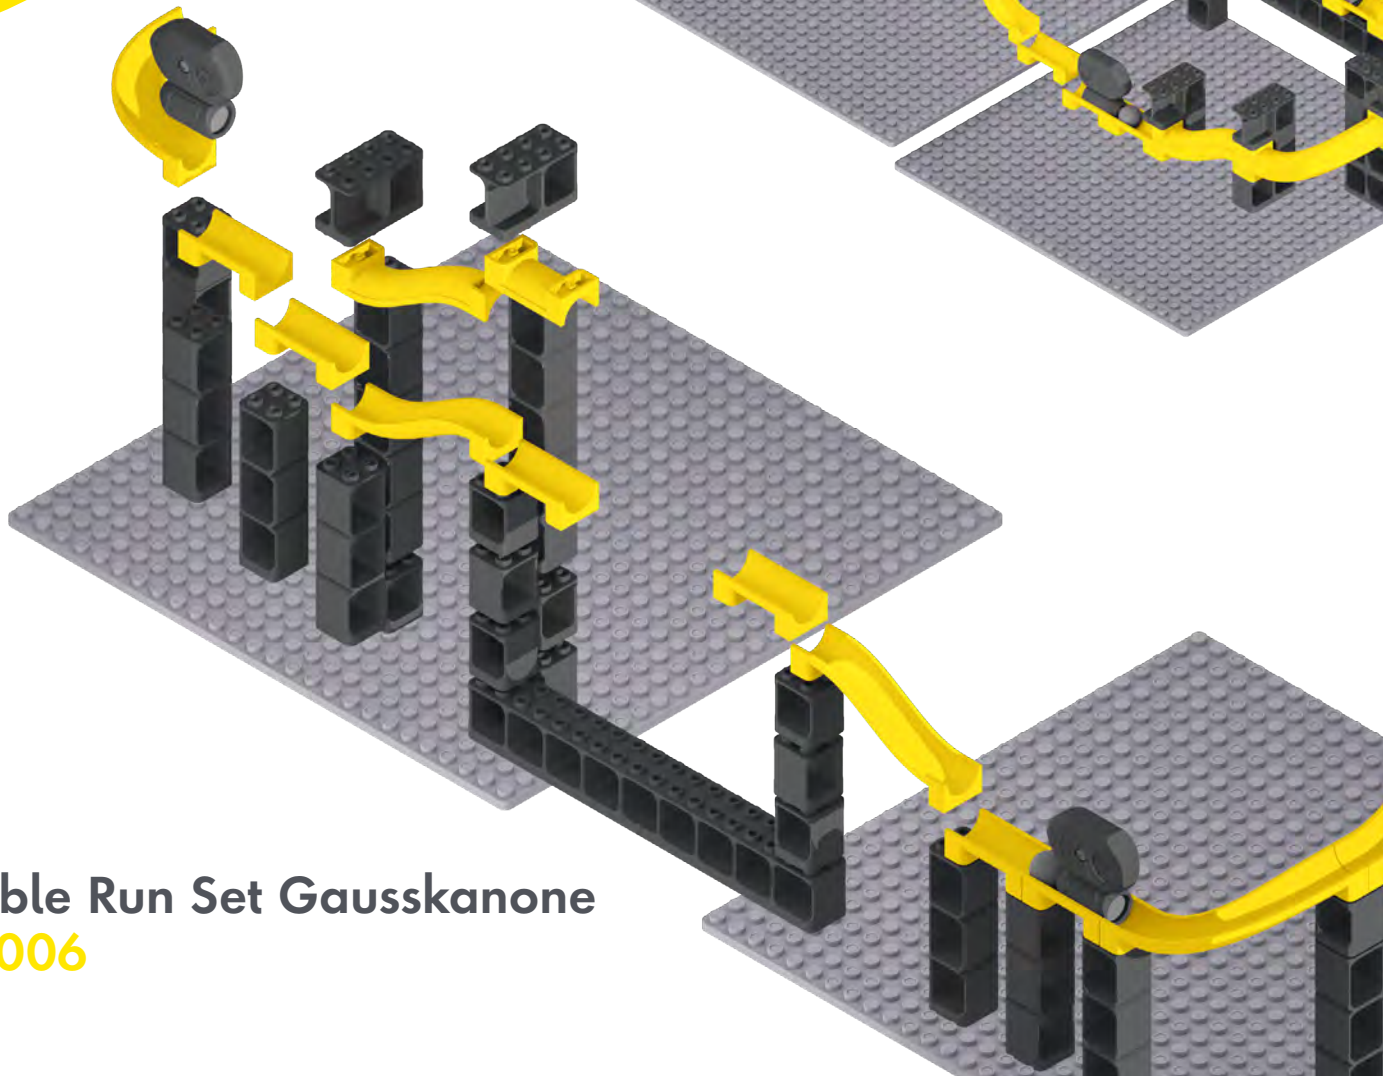

HUBELINO[®]

pi

Marble Run Set Gausskanone
440006

A

B

A

x2

x2

x8

x15

x1

x2

x2

x2

x1

x7