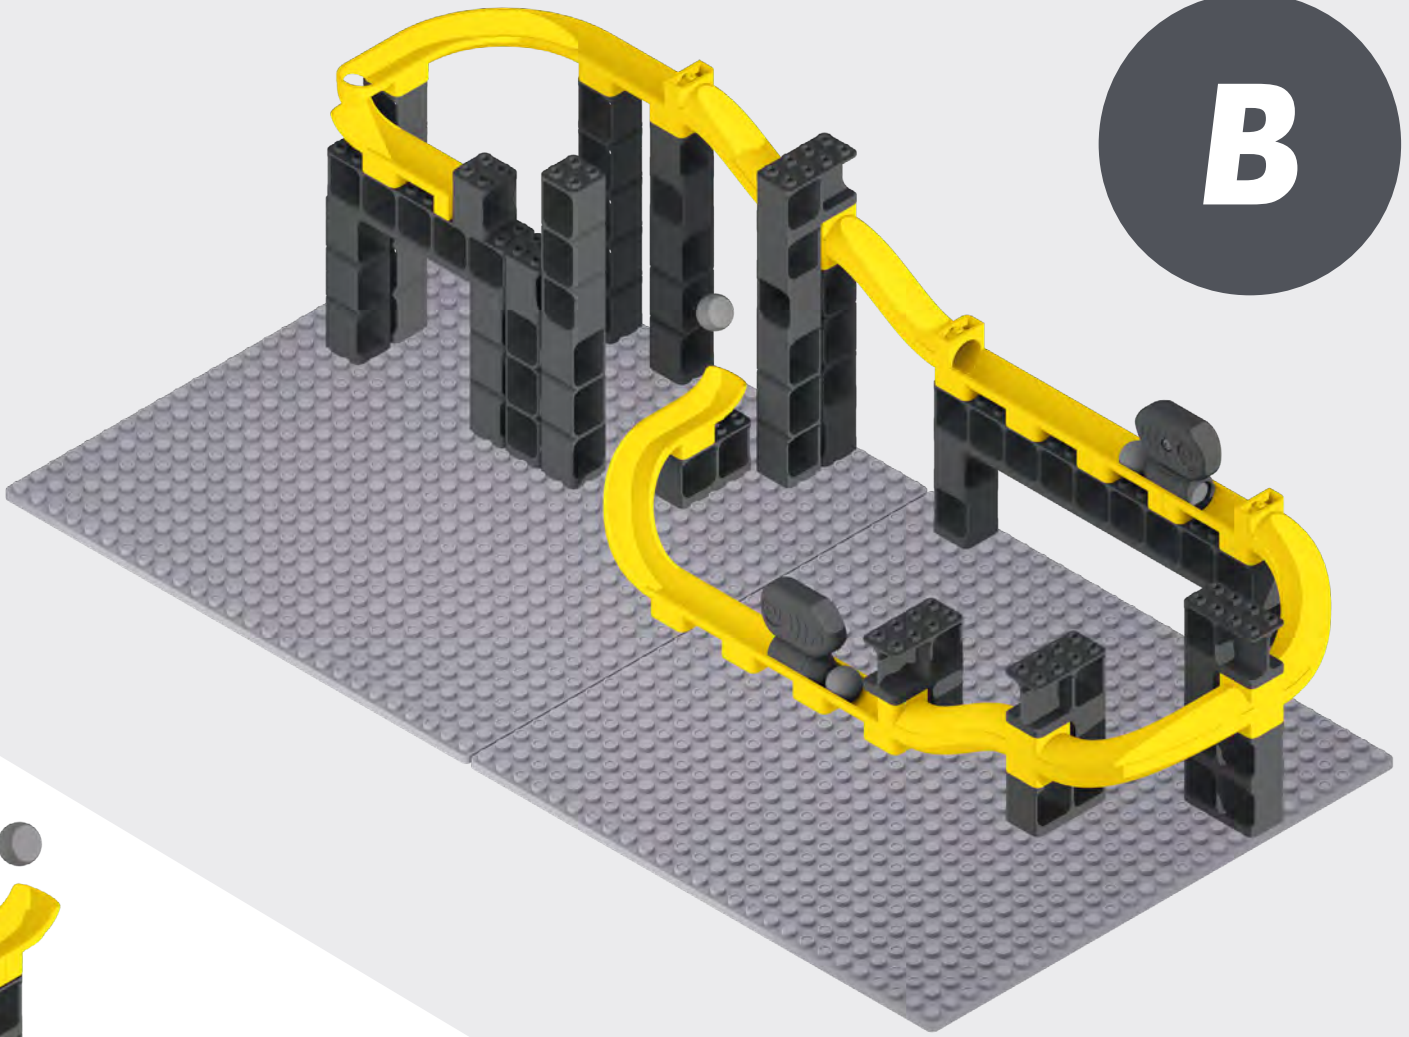

HUBELINO[®]

pi

Marble Run Set Gausskanone
440006

A

B

A

x2

x2