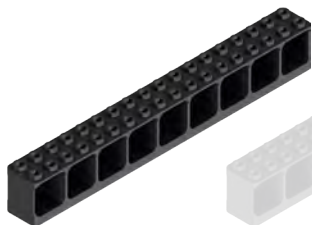

HUBELINO[®]

pi

Marble Run Set Gausskanone
440006

A

B

A

x2

x2

x8

x15

x1

x2

x2

x2

x1

x7