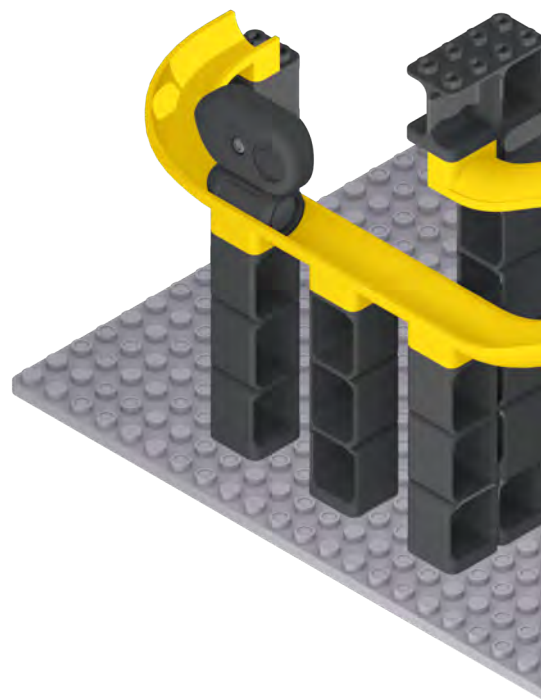

A

x2

x2

x8

x15

x1

x2

x2

x2

x1

x7

x4

x1

x1