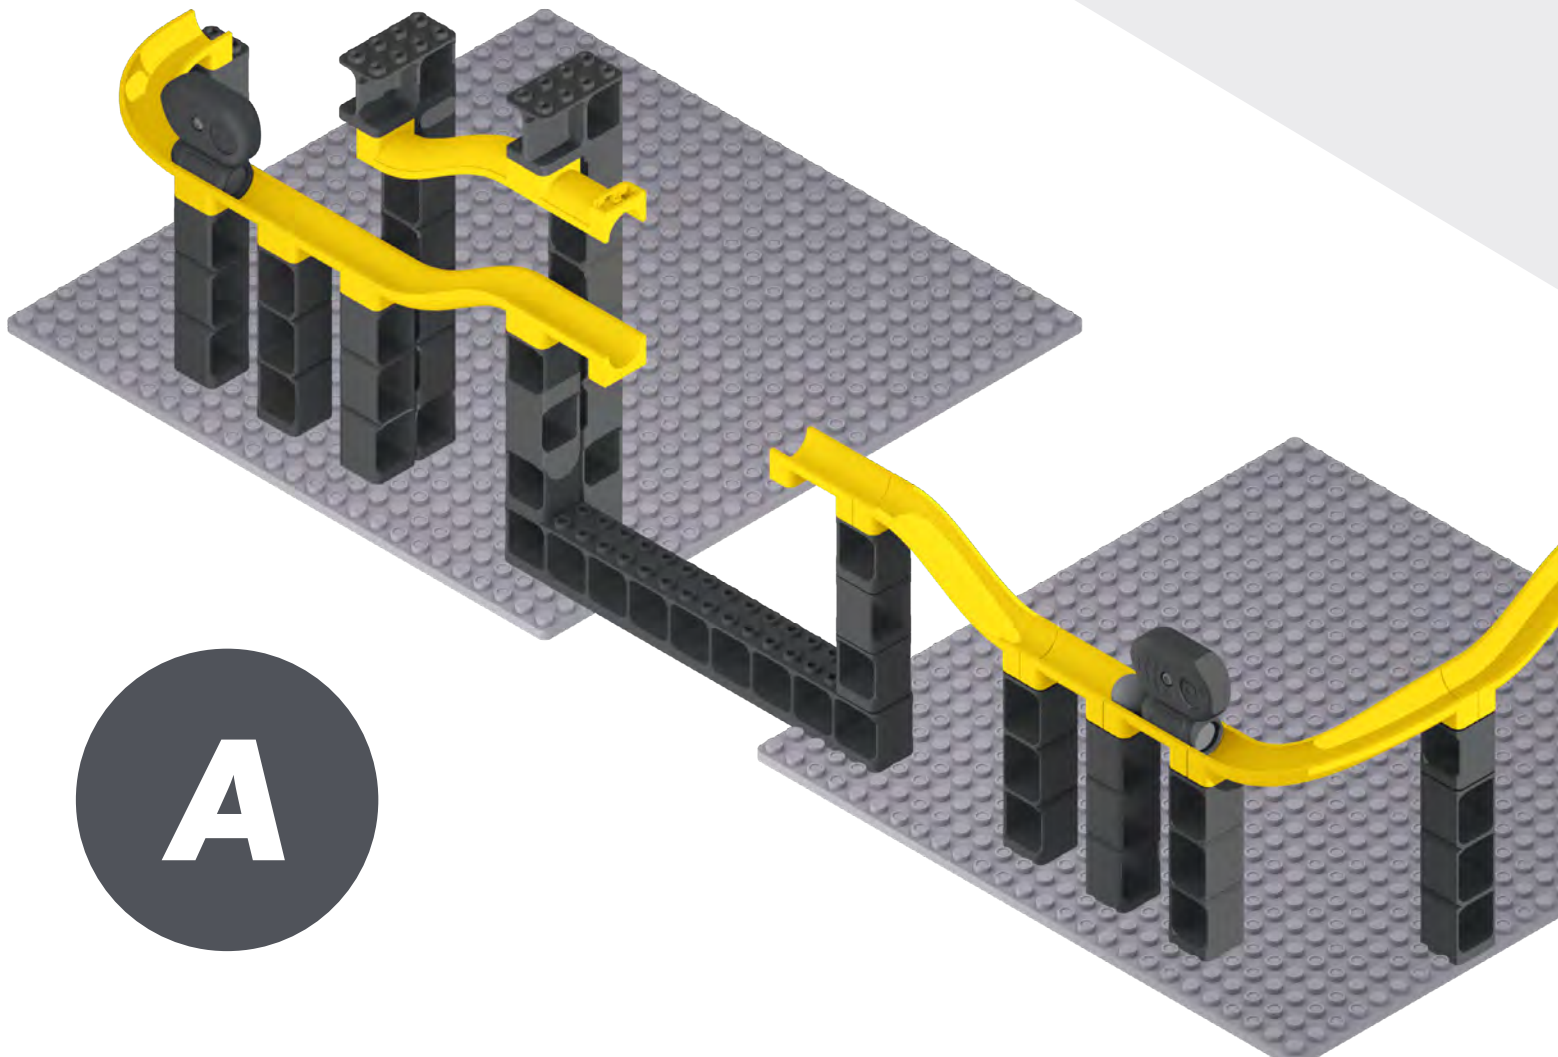

HUBELINO[®]

pi

Marble Run Set Gausskanone
440006

A

B

A

x2

x2