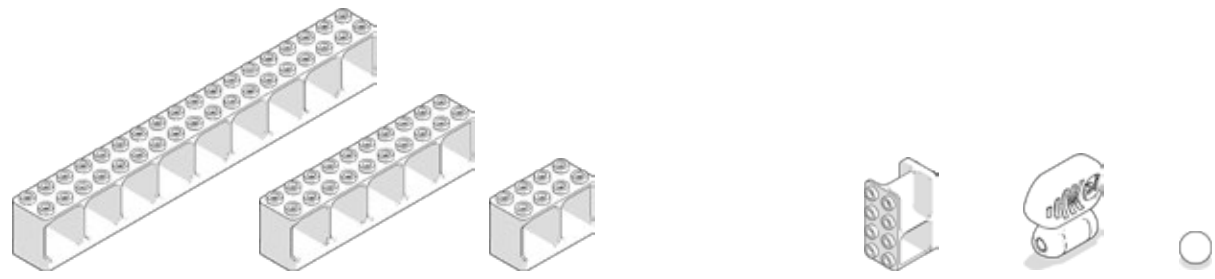

HUBELINO[®]

pi

Marble Run Set XL - A
440440

1

4

5

6

7

8

10

13

x1

x1

x2

x4

x1