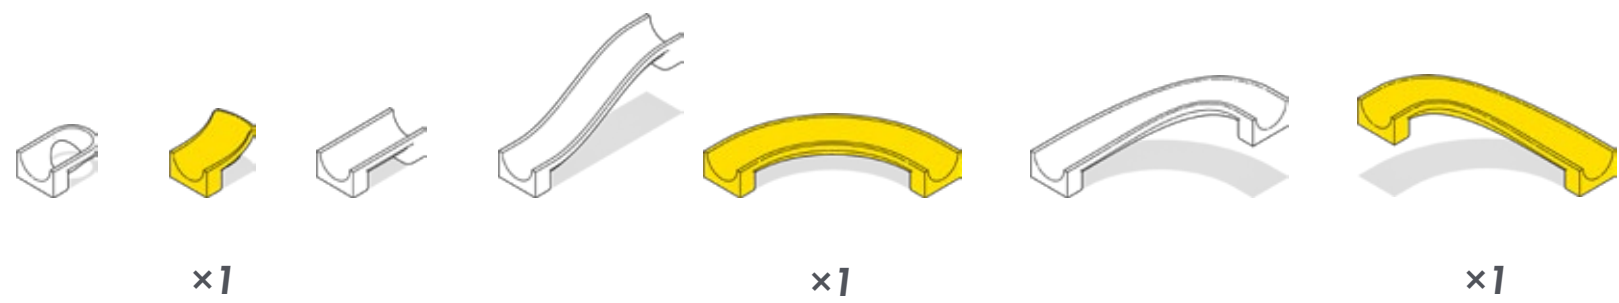

HUBELINO[®]

pi

Marble Run Set XL - A
440440

1

4

5

6

7

8

10

13

x1

x1

x2

x4

x1

x2

x1

20

-  **x2**
-  **x1**
-  **x1**
-  **x2**
-  **x2**
-  **x1**
-  **x2**
-  **x2**
-  **x1**
-  **x1**
-  **x1**
-  **x1**
-  **x1**
-  **x1**
-  **x1**
-  **x1**

21

23

- 1 x 1 white Technic brick with 4 holes
- 1 x 1 black Technic brick with 4 holes
- 1 x 1 black Technic brick with 2 holes
- 1 x 1 black Technic brick with 4 holes
- 1 x 1 white Technic brick with 4 holes
- 1 x 1 white Technic brick with 2 holes
- 1 x 1 white Technic brick with 4 holes
- 2 x 1 black Technic brick with 4 holes
- 1 x 1 white Technic brick with 4 holes
- 1 x 1 white Technic brick with 2 holes
- 2 x 1 black Technic brick with 4 holes
- 1 x 1 white Technic axle pin
- 1 x 1 white Technic axle bush
- 1 x 1 yellow Technic curved beam with 3 holes
- 1 x 1 white Technic axle pin
- 1 x 1 white Technic axle bush
- 1 x 1 yellow Technic curved beam with 3 holes
- 1 x 1 yellow Technic curved beam with 3 holes
- 1 x 1 yellow Technic curved beam with 3 holes
- 1 x 1 yellow Technic curved beam with 3 holes