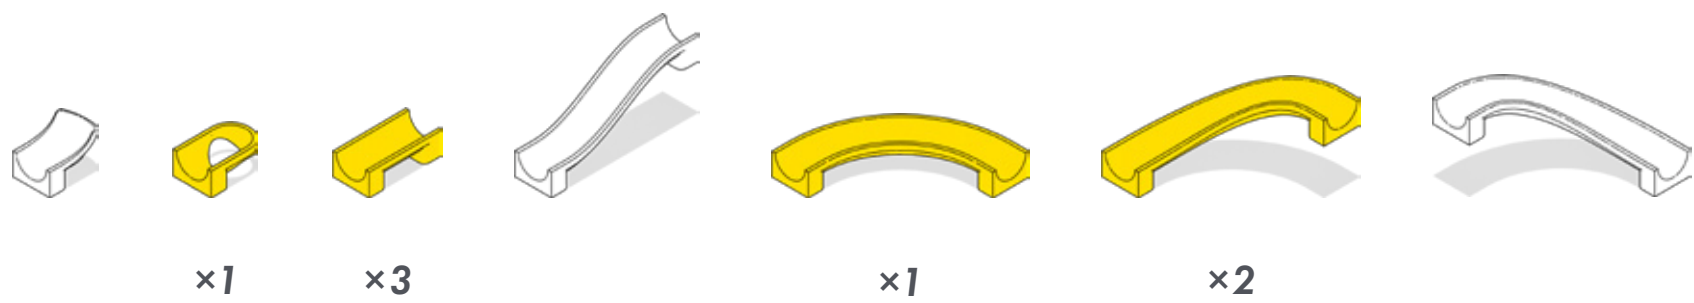

HUBELINO[®]

pi

Marble Run Set XL - B
440440

1

2

x2

x2

x1

x4

x3

x1

3

4

5

6

7

x1

x1

x4

x2

x1

x1

8

x5