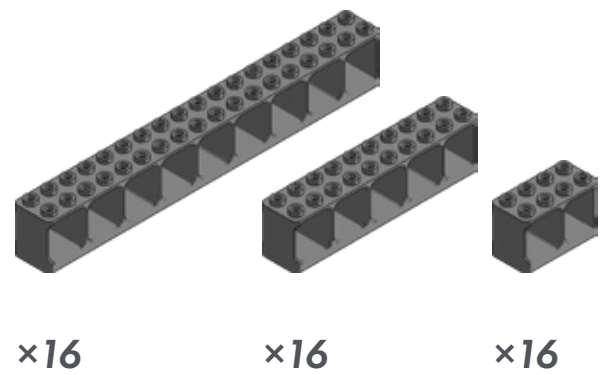

HUBELINO[®]

pi

Marble Run Set XL - B
440440

1

2

x2

x2

x1

x4

x3

x1

3

4

5

6

7

x1

x1

x4

x2

x1

x1

8

x5