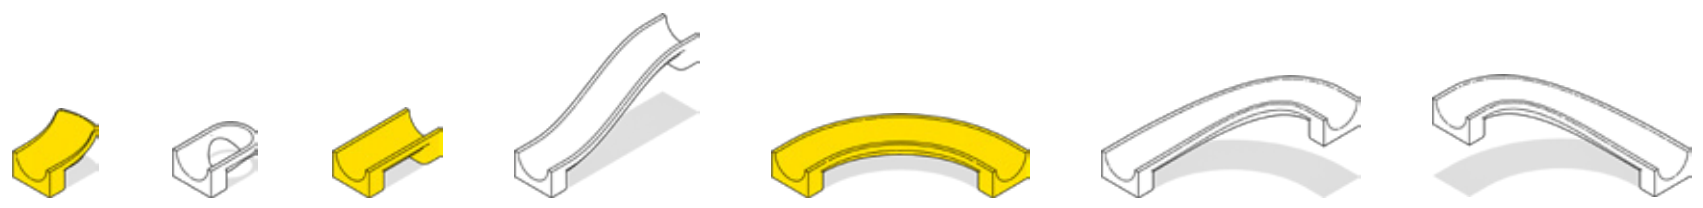

HUBELINO[®]

pi

Marble Run Set XL - B
440440

1

2

x2

x2

x1

x4

x3

x1

3

4

5

6

7

x1

x1

x4

x2

x1

x1

8

x5