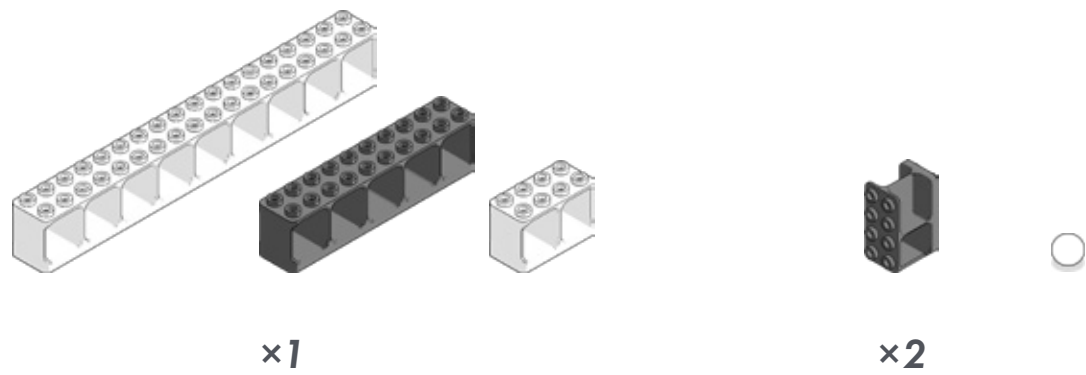

x2

x1

x1

x1

15

- 1 x 10 white Technic beam
- 1 x 3 black Technic beam
- 3 x 1 black Technic beam
- 1 x 10 white Technic beam
- 1 x 5 white Technic beam
- 1 x 3 black Technic beam
- 1 x 1 white Technic pin
- 2 x 2 black Technic pin
- 1 x 1 white Technic pin
- 1 x 1 white Technic pin
- 1 x 1 yellow Technic pin
- 1 x 1 yellow Technic pin
- 5 x 1 yellow Technic curved beam
- 1 x 1 white Technic curved beam
- 5 x 1 white Technic curved beam

16

-  **x1**
-  **x1**
-  **x3**
-  **x2**
-  **x1**
-  **x2**
-  **x1**
- 
-  **x1**
-  **x1**
-  **x1**
-  **x1**
-  **x1**
- 
-  **x1**

17

18

19

20

21

440440-B1