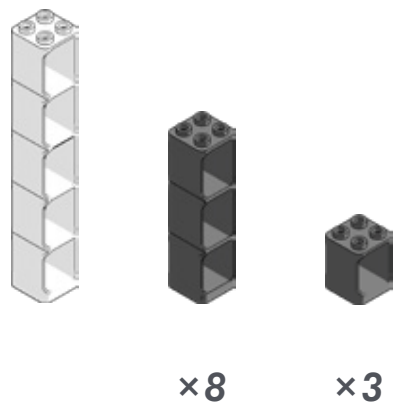

HUBELINO[®]

pi

Marble Run Set XL - B
440440

1

2

x2

x2

x1

x4

x3

x1

3

4

5

6

7

x1

x1

x4

x2

x1

x1

8

x5