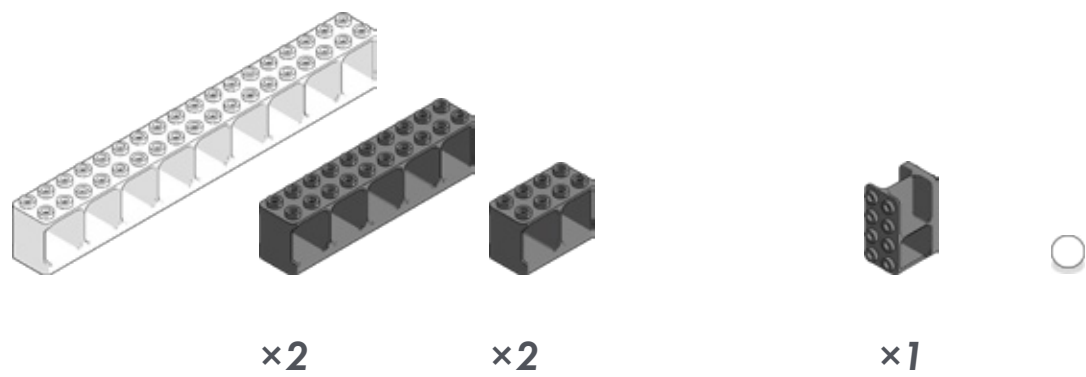

HUBELINO[®]

pi

Marble Run Set XL - B
440440

1

2

x2

x2

x1

x4

x3

x1

3

4

5

6

7

x1

x1

x4

x2

x1

x1

8

x5