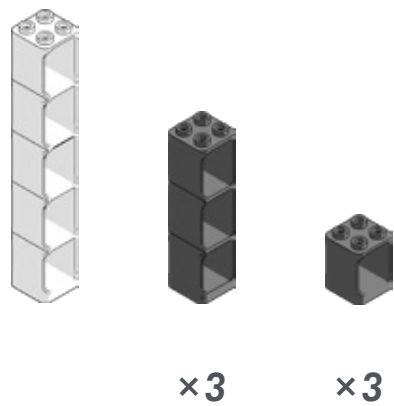

HUBELINO[®]

pi

Marble Run Set XL - B
440440

1

2

x2

x2

x1

x4

x3

x1

3

4

5

6

7

x1

x1

x4

x2

x1

x1

8

x5