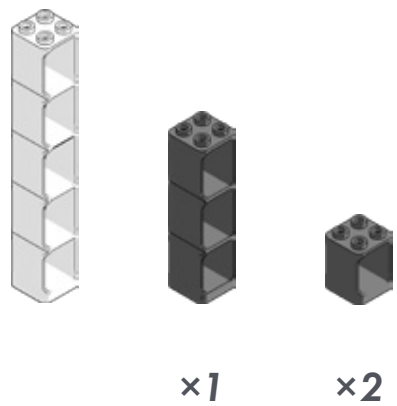

HUBELINO[®]

pi

Marble Run Set XL - B
440440

1

2

x2

x2

x1

x4

x3

x1

3

4

5

6

7

x1

x1

x4

x2

x1

x1

8

x5