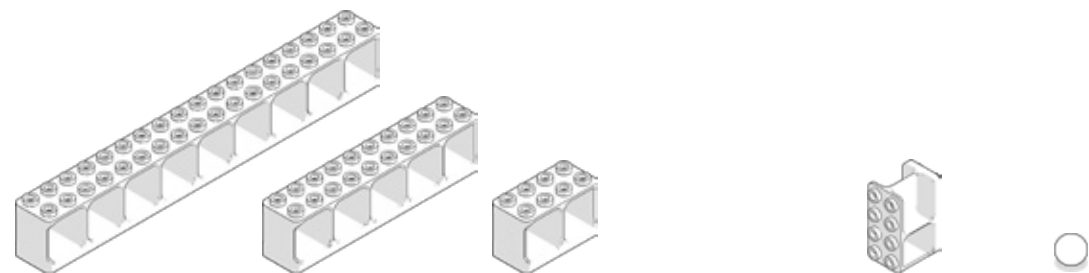

HUBELINO[®]

pi

Marble Run Set XL - B
440440

1

2

x2

x2

x1

x4

x3

x1

3

4

5

6

7

x1

x1

x4

x2

x1

x1

8

x5