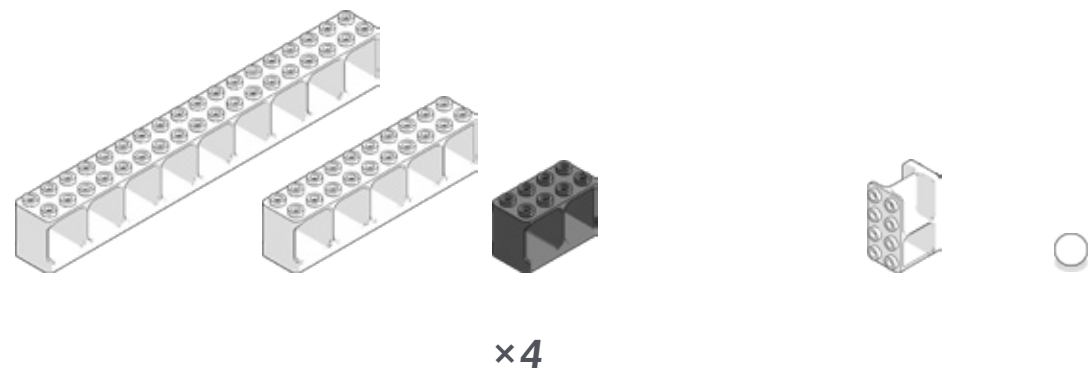

HUBELINO[®]

pi

Marble Run Set XL - B
440440

1

2

x2

x2

x1

x4

x3

x1

3

4

5

6

7

x1

x1

x4

x2

x1

x1

8

x5