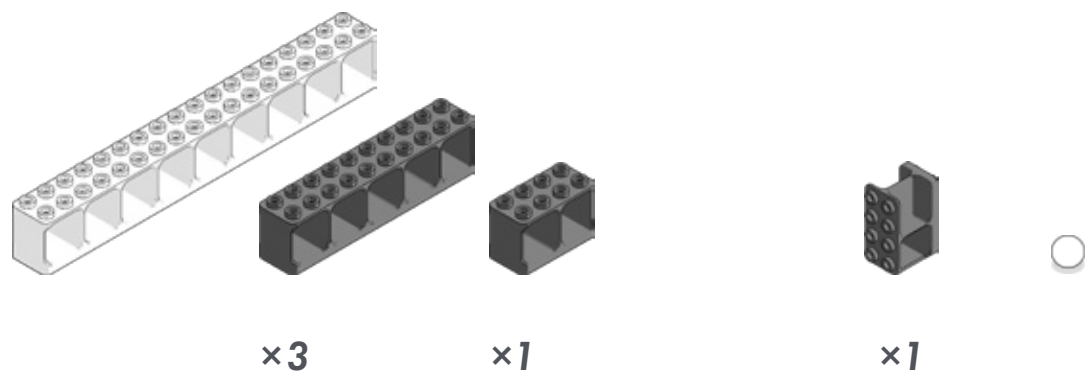

x2

x1

x1

x1

15

- 1 x 10 white Technic beam
- 1 x 3 black Technic beam
- 3 x 1 black Technic beam
- 1 x 10 white Technic beam
- 1 x 5 white Technic beam
- 1 x 3 black Technic beam
- 1 x 1 white Technic pin
- 2 x 2 black Technic pin
- 1 x 1 white Technic pin
- 1 x 1 white Technic pin
- 1 x 1 yellow Technic pin
- 1 x 1 yellow Technic pin
- 5 x 1 yellow Technic curved beam
- 1 x 1 white Technic curved beam
- 5 x 1 white Technic curved beam

16

-  **x1**
-  **x1**
-  **x3**
-  **x2**
-  **x1**
-  **x2**
-  **x1**
- 
-  **x1**
-  **x1**
-  **x1**
-  **x1**
-  **x1**
- 
-  **x1**

17

18

19

20

21

440440-B1