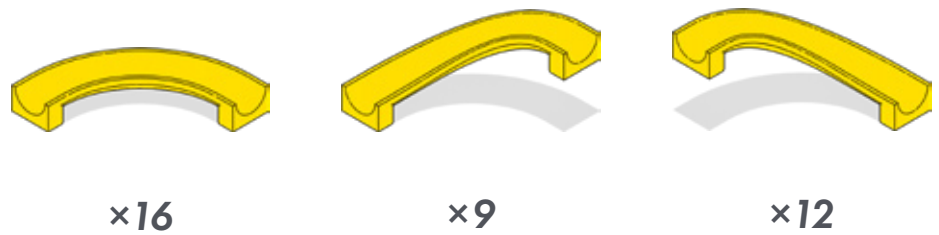

HUBELINO[®]

pi

Marble Run Set XL - B
440440

1

2

x2

x2

x1

x4

x3

x1

3

4

5

6

7

x1

x1

x4

x2

x1

x1

8

x5