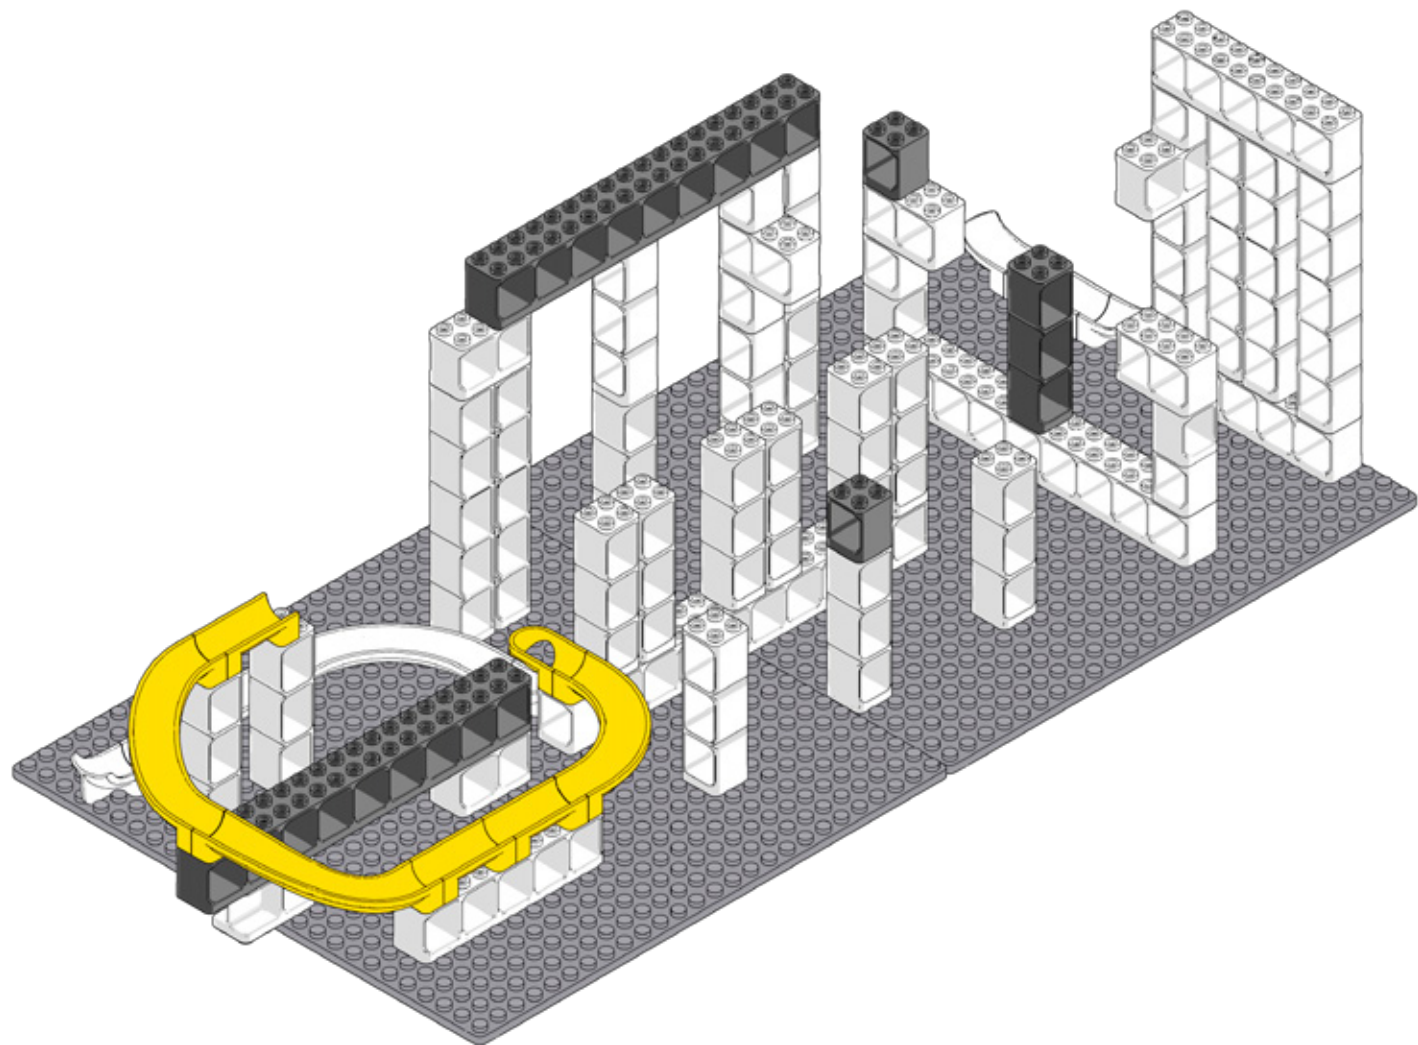

HUBELINO[®]

pi

Marble Run Set XL - B
440440

1

2

x2

x2

x1

x4

x3

x1

3

4

5

6

7

x1

x1

x4

x2

x1

x1

8

x5