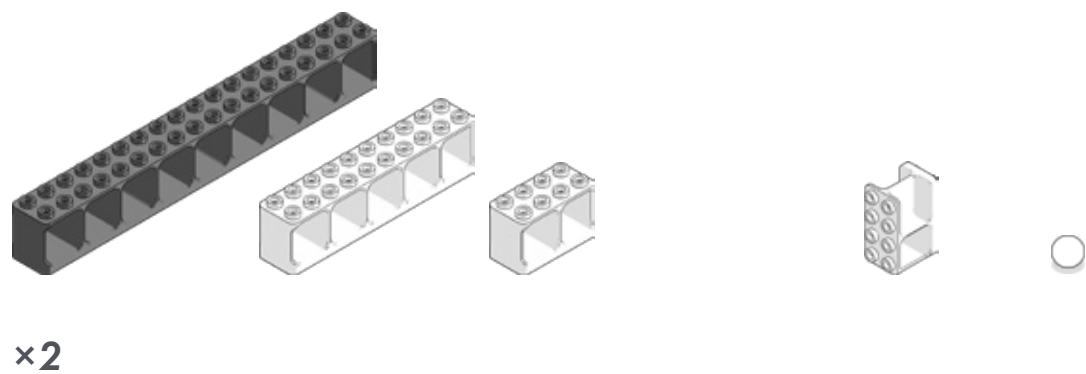

HUBELINO[®]

pi

Marble Run Set XL - B
440440

1

2

x2

x2

x1

x4

x3

x1

3

4

5

6

7

x1

x1

x4

x2

x1

x1

8

x5