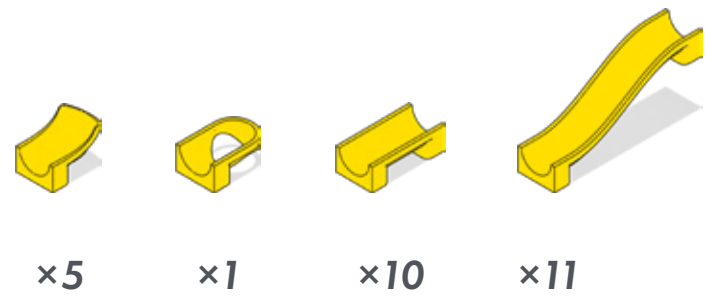

HUBELINO[®]

pi

Marble Run Set XL - B
440440

1

2

x2

x2

x1

x4

x3

x1

3

4

5

6

7

x1

x1

x4

x2

x1

x1

8

x5