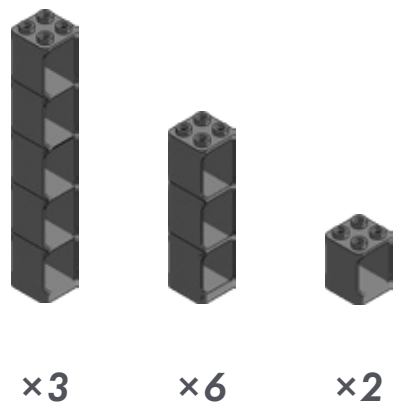

HUBELINO[®]

pi

Marble Run Set XL - B
440440

1

2

x2

x2

x1

x4

x3

x1

3

4

5

6

7

x1

x1

x4

x2

x1

x1

8

x5