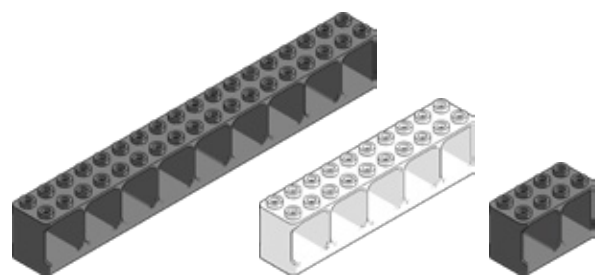

HUBELINO[®]

pi

Marble Run Set XL - B
440440

1

2

x2

x2

x1

x4

x3

x1

3

4

5

6

7

x1

x1

x4

x2

x1

x1

8

x5