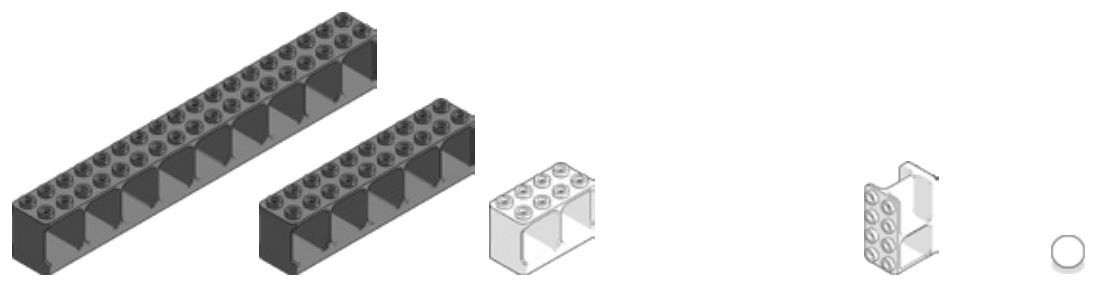

HUBELINO[®]

pi

Marble Run Set XL - B
440440

1

2

x2

x2

x1

x4

x3

x1

3

4

5

6

7