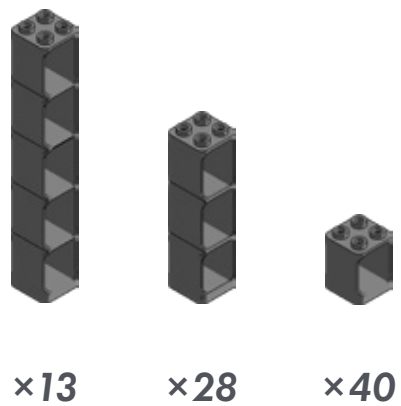

HUBELINO[®]

pi

Marble Run Set XL - B
440440

1

2

x2

x2

x1

x4

x3

x1

3

4

5

6

7

x1

x1

x4

x2

x1

x1

8

x5