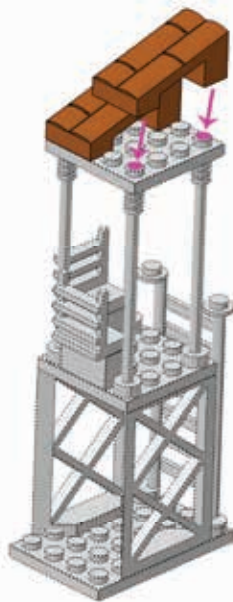

x2

x1

x1

x2

14

15

16

17

18

19

20

x2

x1

x1

x1

21

x1

x2

22

23

A list of five dark grey LEGO Technic parts with their respective quantities below them:

- 1x 1x3 Technic Technonote
- 4x 1x4 Technic Technonote with a semi-circular notch on one side
- 1x 4x4 Technic Technonote
- 2x 4x4 Technic Technonote
- 1x 6x6 Technic Technonote