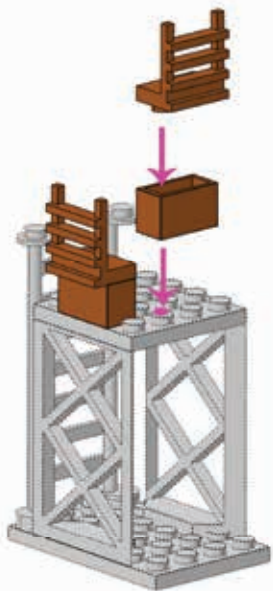

x2

x1

x1

x2

14

15

16

17

18

19

20

x2

x1

x1

x1

21

x1

x2

22

23

A list of five dark grey LEGO Technic parts with their respective quantities below them:

- 1x 1x3 Technic Technonote
- 4x 1x4 Technic Technonote with a semi-circular notch on one side
- 1x 4x4 Technic Technonote
- 2x 4x4 Technic Technonote
- 1x 6x6 Technic Technonote