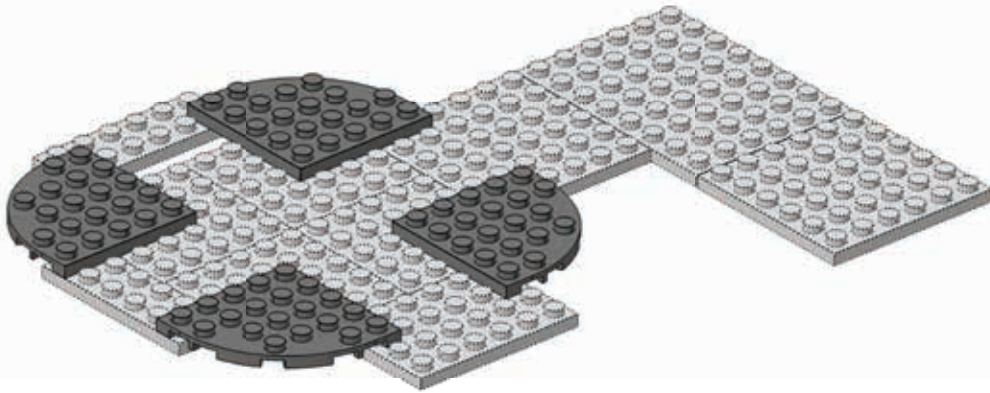

x1

x2

22

23

A list of five dark grey LEGO Technic parts with their respective quantities below them:

- 1x 1x3 Technic Technonote
- 4x 1x4 Technic Technonote with a semi-circular notch on one side
- 1x 4x4 Technic Technonote
- 2x 4x4 Technic Technonote
- 1x 6x6 Technic Technonote

x2 x4 x1 x2 x1

26

x4

				
x1	x2	x2	x1	x2

x3

x1

x1

x1