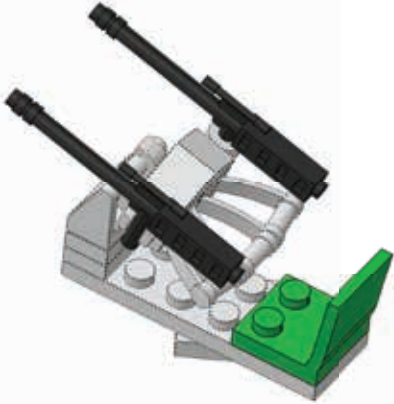

x1

x2

22

23

A list of five dark grey LEGO Technic parts with their respective quantities below them:

- 1x 1x3 Technic Technonote
- 4x 1x4 Technic Technonote with a semi-circular notch on one side
- 1x 4x4 Technic Technonote
- 2x 4x4 Technic Technonote
- 1x 6x6 Technic Technonote