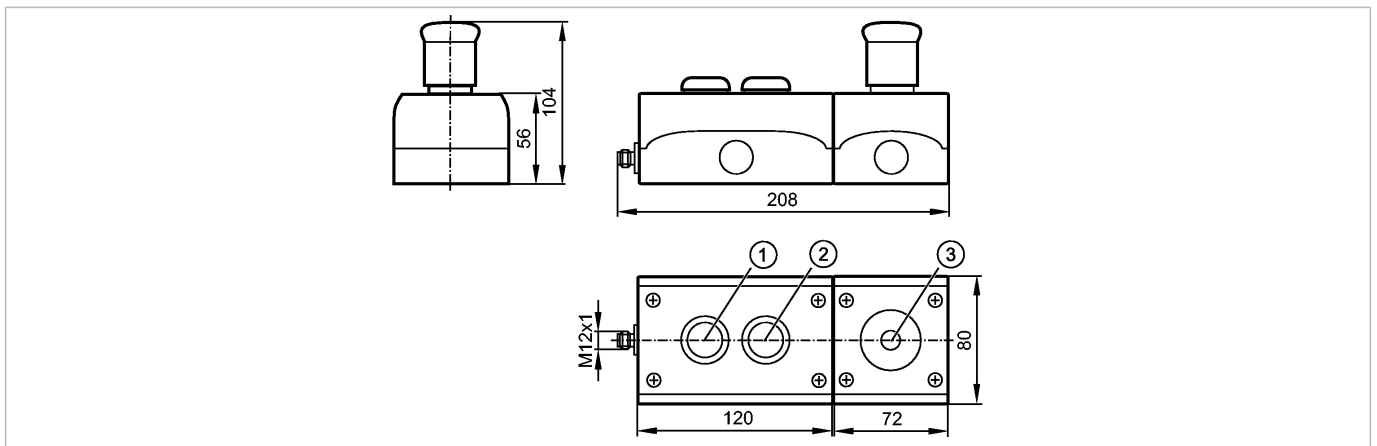

**AC012S**

AS-i e-stop push button box

Bus system AS-Interface

**Product characteristics**

- safe AS-i e-stop operating unit with integrated AS-i connection
- AS-i interface  
via M12 x 1 connector
- fool-proof E-STOP to EN ISO 13850
- Pull to reset
- interchangeable button inserts