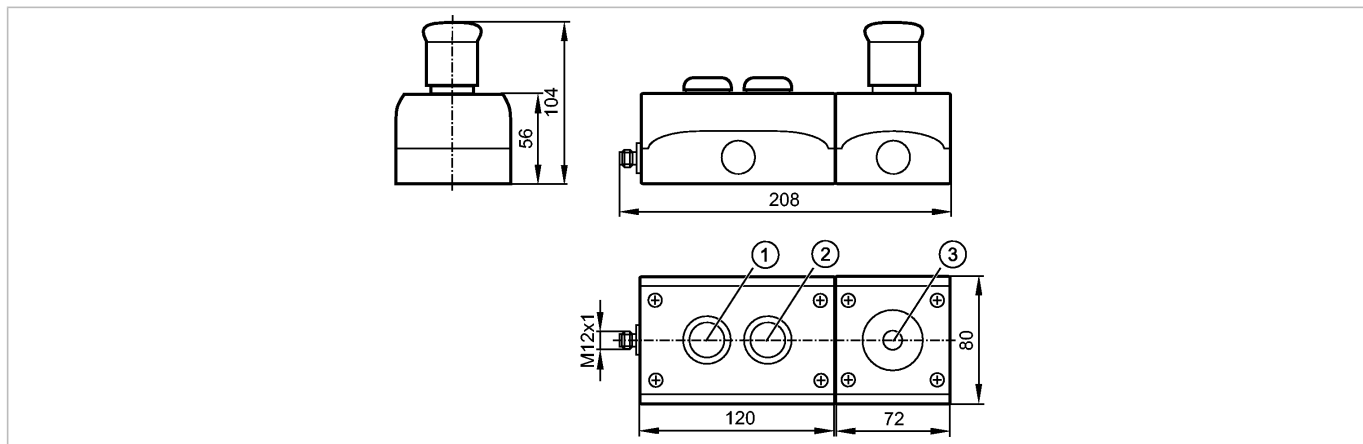

AC012S

AS-i e-stop push button box

Systeme bus AS-interface

Caractéristiques du produit

Boîtier de commande AS-i d'arrêt d'urgence de sécurité avec interface AS-i intégrée

Interface AS-i via connecteur M12 x 1

Bouton d'ARRET D'URGENCE inviolable selon EN ISO 13850

Retour en position initiale en tirant

Verrines colorées interchangeables

Données supplémentaires

Fiche technique: voir notice d'utilisation

Manuel AS-i -- Trucs et astuces pour l'utilisateur, (allemand)

Manuel AS-i -- Trucs et astuces pour l'utilisateur, (français)

Manuel AS-i -- Trucs et astuces pour l'utilisateur, (anglais)

Notice d'utilisation originale, (allemand)

Notice d'utilisation originale, (espagnol)

Notice d'utilisation originale, (français)

Notice d'utilisation originale, (italien)

Notice d'utilisation originale, (anglais)

Remarque concernant d'autres versions linguistiques