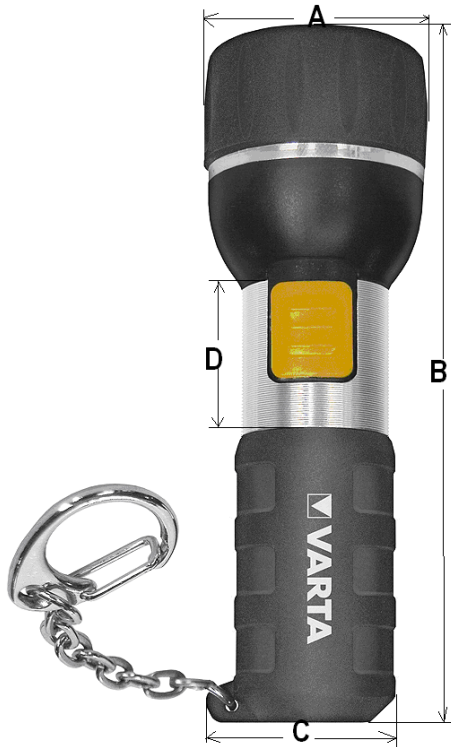

Data Sheet

Mini Day Light LED 1AAA

16601

Designation: 16601 101 421

Battery Requirement: 1x AAA

Bulb required: 1pc 5mm Keetat white LED

Luminous intensity: 9 lumens or 81cd

Range: 18m (calculated distance at maximum luminous intensity with an illuminance of 0,25lux).

Weight: 38g (without batteries)

Material:

Aluminium

ABS (Acrylonitrile Butadiene Styrene)

TPR (Thermoplastic Rubber)

PS (General Purpose Polystyrene)

All contact parts made of bronze or nickel plated steel

Dimensions (mm):	A	31.5
	B	95
	C	26
	D	21

Run Time: 3.5 hours with VARTA HE

Features (Technical)

Three components housing

Slide switch (on/off)

Shockproof

Keychain ring with clip

DC/DC regulated circuit