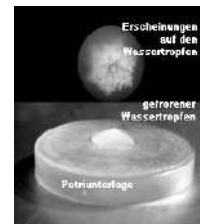

From tap water to Alladin carafe 1,3 l

normal Swiss tap water

normal Swiss tap water

Boiled tap water after 11 minutes

boiled tap water after 11 minutes

Boiled tap water poured into the golden Alladin Carafe 1,3l

Boiled tap water poured into the golden Alladin Carafe 1,3l