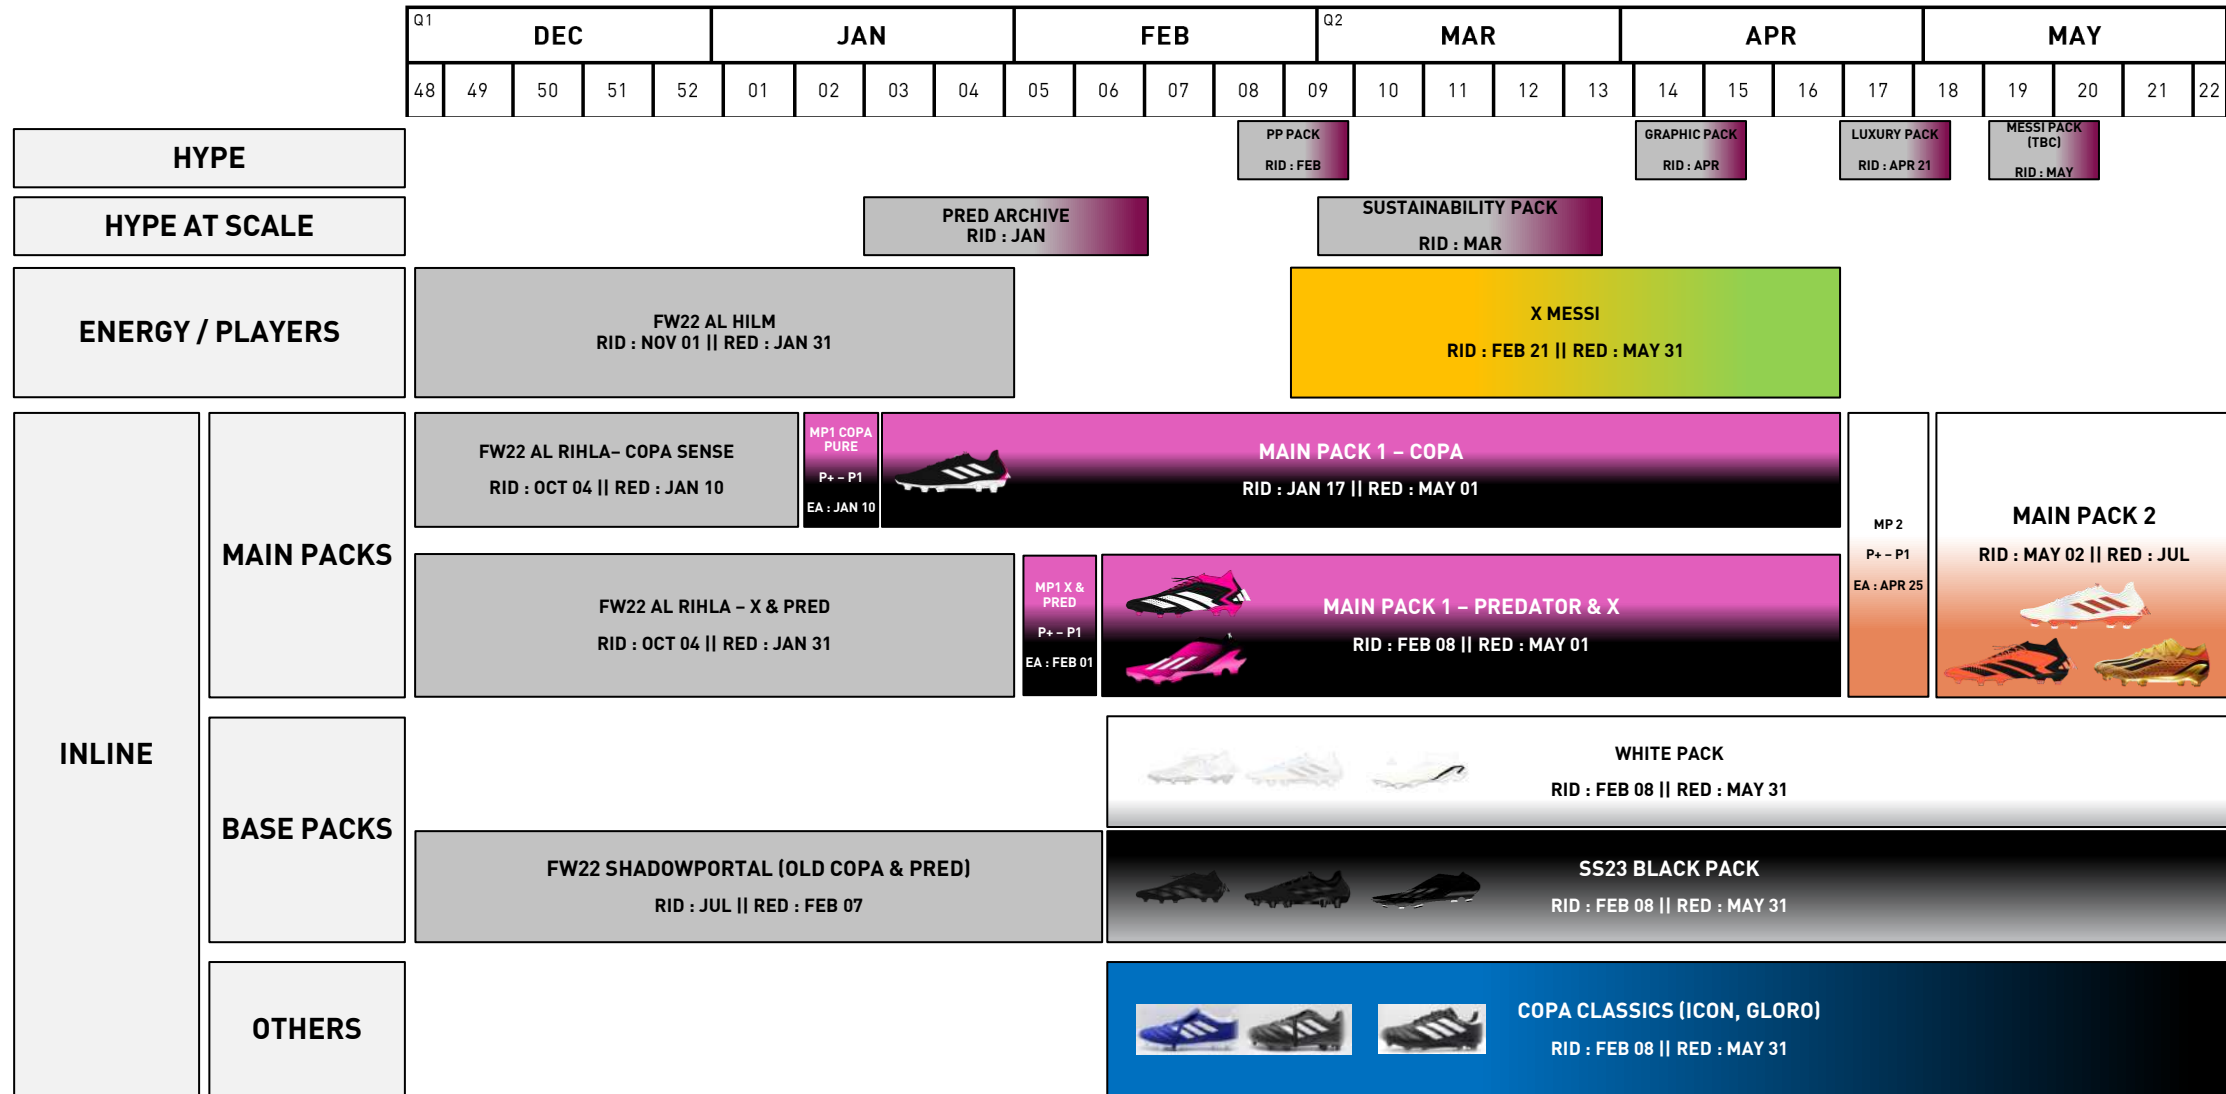

1978 World Cup

1990 Etrusco Unico

SS23 EM FOOTBALL FTW ROLLOUT

- EARLY ACCESS LIMITED TO P+ AND P1 STADIUM
- BASE PACKS & COPA CLASSICS TO BE LAUNCHED ON MAIN PACK 1 RID

MAIN PACK 1

COPA RID : JAN 17

PREDATOR & X : FEB 8