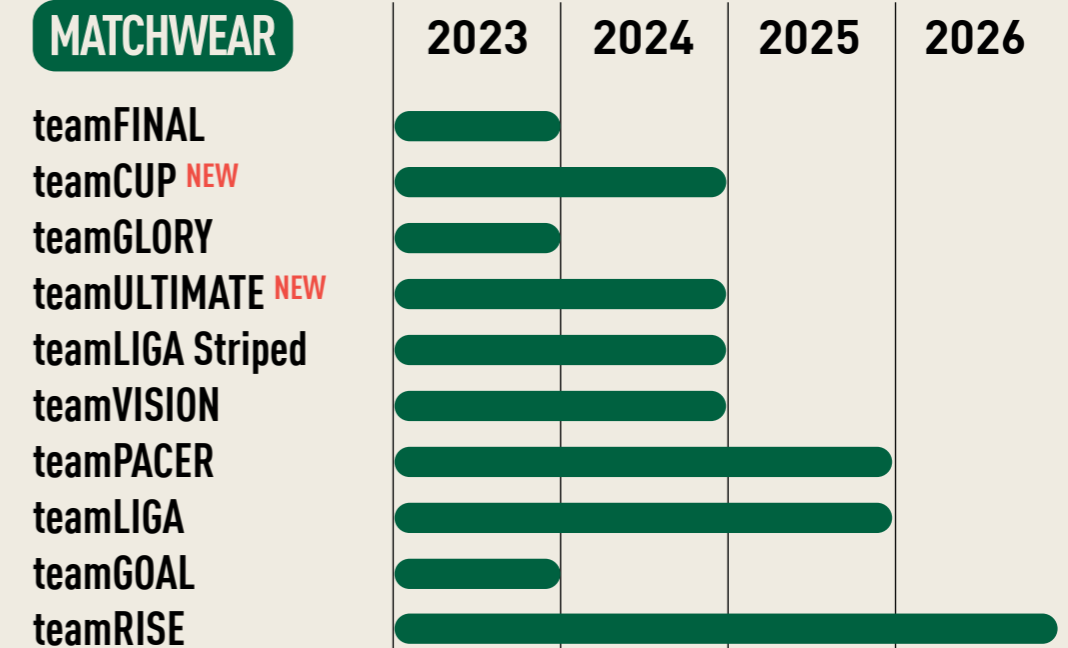

PUMA TEAMWEAR COLOUR UPDATE

NEW NAME, SAME COLOUR

PEACOAT is now called PUMA NAVY. In 2023, we update our colour naming convention, starting with the following products:

- teamCUP Matchwear Jersey
- teamULTIMATE Matchwear Jersey
- teamLIGA Socks

THE COLOURS ON THESE PRODUCTS MATCH WITH THOSE STILL AVAILABLE IN THE NAME PEACOAT

NEW NAME, SAME COLOUR

On top of that BLUE ATOLL is now called BRIGHT AQUA. You can find this colourway on our goalkeeper style:

- teamTARGET GK Longsleeve Jersey

THE COLOURS ON THESE PRODUCTS MATCH WITH THOSE STILL AVAILABLE IN THE NAME BLUE ATOLL

LIFECYCLES

MATCHWEAR