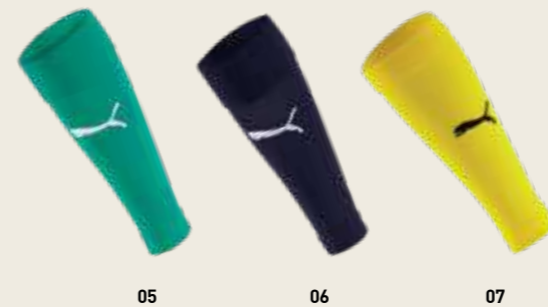

703441 teamLIGA Socks Core

78% Polyester,
18% Cotton, 4% Elastane
Cotton heel and toes, Ankle brace for additional support, Knitted PUMA Cat Logo
703441 1-5 € 10.00*

- 01 PUMA Red-PUMA White
- 02 Electric Blue Lemonade-PUMA White
- 03 PUMA Black-PUMA White
- 04 PUMA White-PUMA Black
- 05 Pepper Green-PUMA White
- 06 Peacoat-PUMA White
- 07 Cyber Yellow-PUMA Black
- 08 GOLDEN POPPY-PUMA Black
- 09 Cordovan-PUMA White
- 10 Prism Violet-PUMA White
- 11 PUMA White-PUMA Red
- 12 PUMA White-Electric Blue Lemonade
- 13 Steel Gray-PUMA Black
- 15 PUMA White-Pepper Green
- 16 Electric Blue Lemonade-Cyber Yellow
- 17 Cyber Yellow-Electric Blue Lemonade
- 31 Fluo Pink
- 32 Shocking Orange
- 33 Fluo Yellow
- 40 Blue Atoll PUMA Black
- 43 Smoked Pearl - PUMA White
- 45 Nrgy Red - PUMA Black
- 50 Team Light Blue-PUMA White

2025