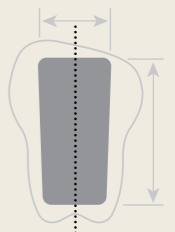

SHINGUARDS

SIZE / TAILLE (cm / inches)	< 95 < 3'7"	95 - 115 3'7" - 3'9"	115 - 135 3'9" - 4'5"	135 - 155 4'5" - 5'1"	155 - 175 5'1" - 5'9"	175 - 195 5'9" - 6'5"
	▼	▼	▼	▼	▼	▼
	XXS	XS	S	M	L	XL