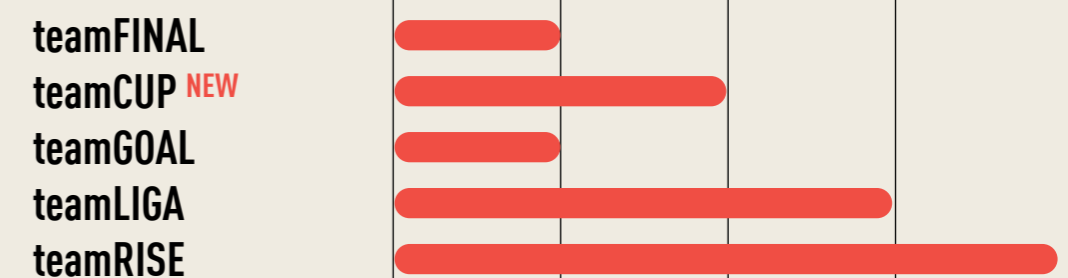

TRAININGWEAR