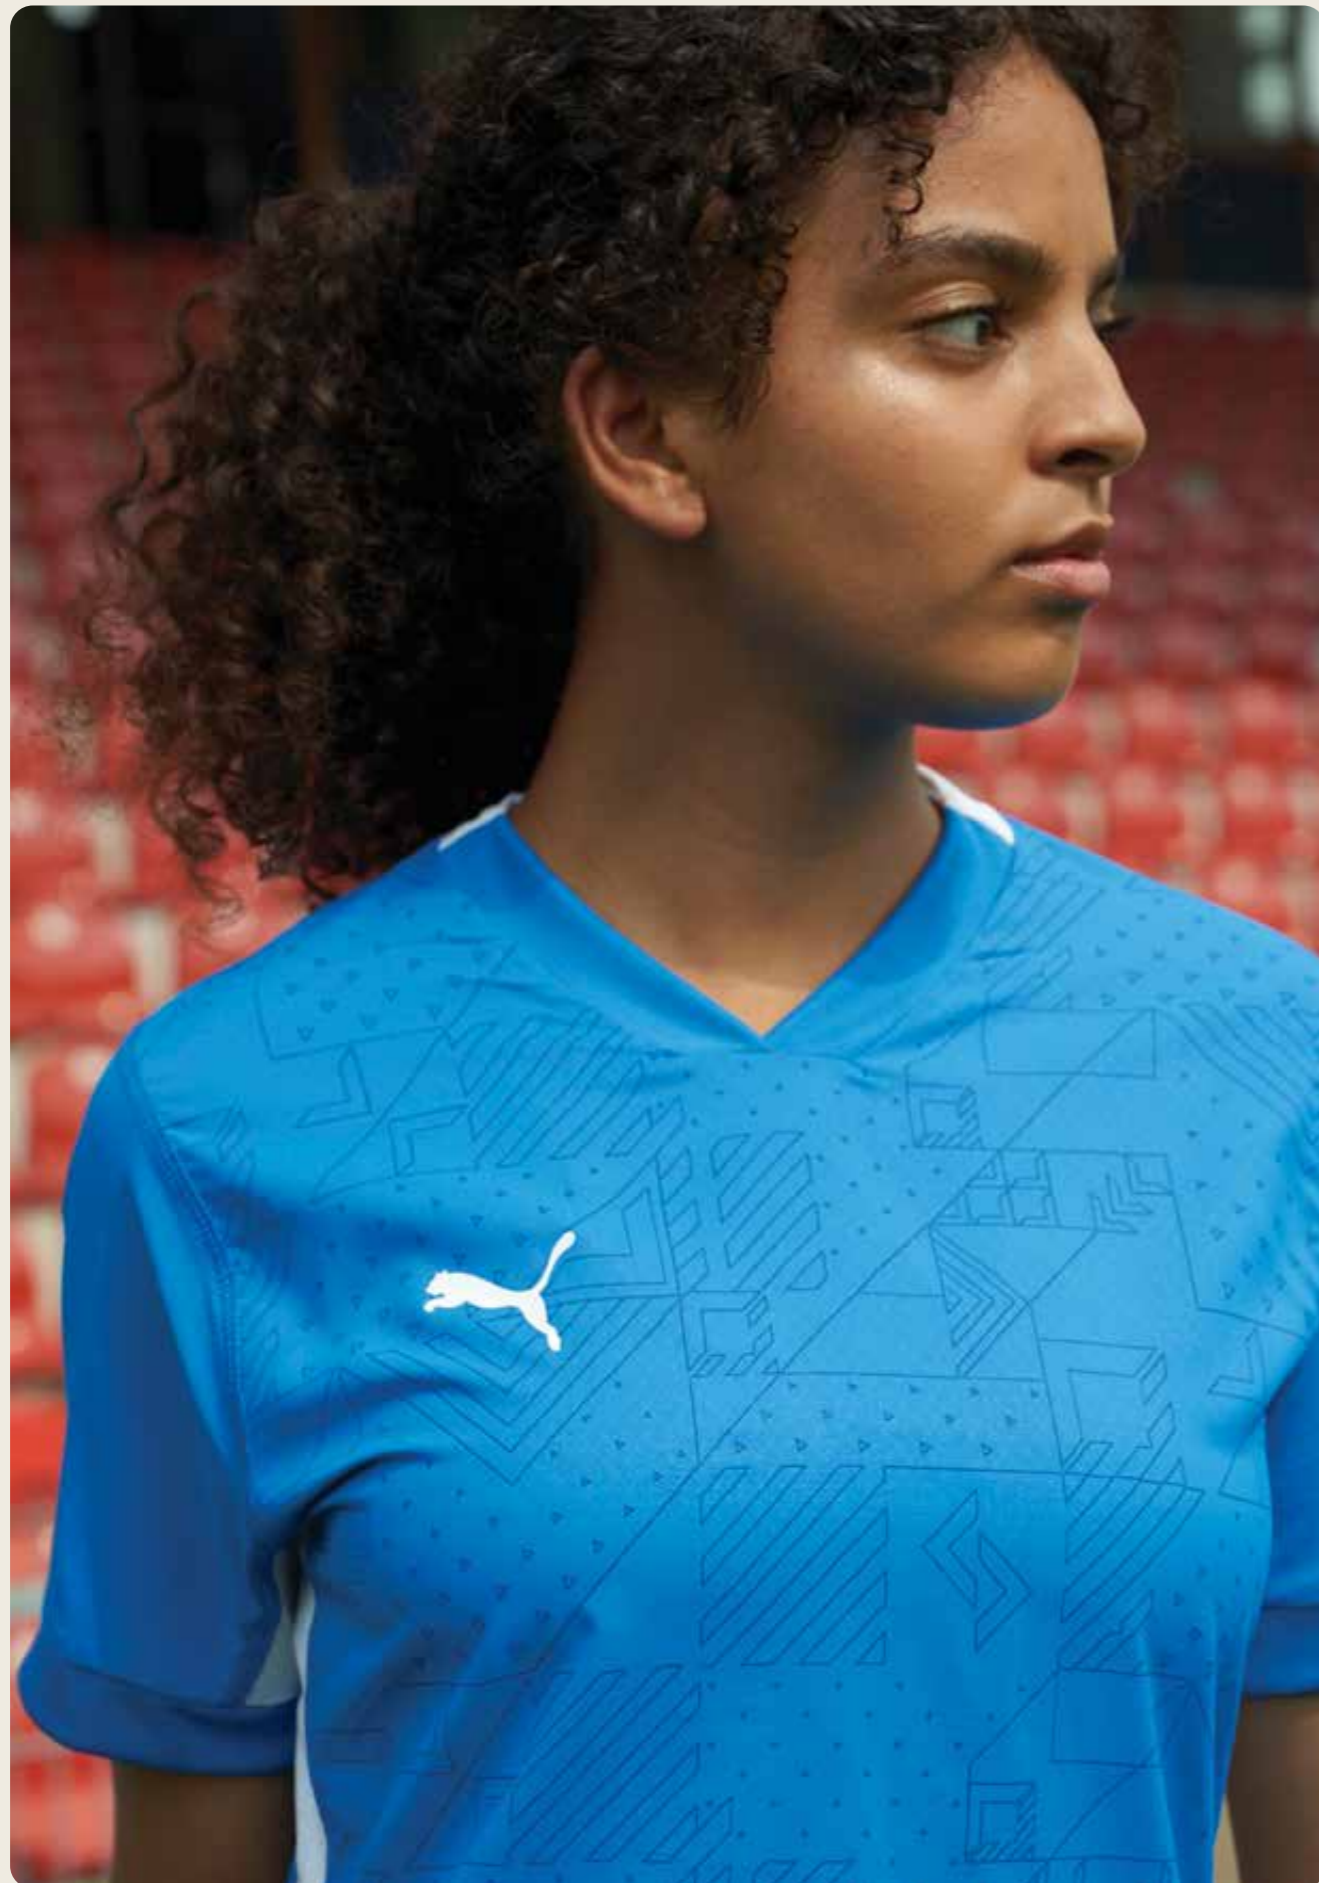

705594 teamCUP Jersey W

Slim Fit • dryCell

Main Material: 100% Recycled Polyester

ULTRAWEAVE technology: Recycled lightweight fabric, mesh panels on side seams, V-neck finish, dropped back hem, PUMA Cat Logo on both sleeves, Cat branding on right chest

705594 XXS-XL € 55.00*

- 01 PUMA Red
- 02 Electric Blue Lemonade
- 03 PUMA Black
- 04 PUMA White

2024

704936 teamLIGA Shorts W

Regular Fit • dryCell

Main Material: 100% Recycled Polyester

Cut and sew mesh insert panel in contrasted colour, Forwarded seam, Elasticated waistband with drawcord

704936 XXS-XL € 20.00*

- 01 PUMA Red - PUMA White
- 02 Electric Blue Lemonade-PUMA White
- 03 PUMA Black-PUMA White
- 04 PUMA White-PUMA Black

2025

703438 teamLIGA Socks

Regular Fit

85% Polyester, 11% Polypropylene, 4% Elastane

Contrast colour welt, Knitted mesh for breathability, Cotton heel and toes, Ankle brace for stability, Knitted PUMA Cat Logo, Anatomically knitted footbed for left & right foot

703438 1-5 € 13.00*

- 01 PUMA Red - PUMA White
- 02 Electric Blue Lemonade-PUMA White
- 03 PUMA Black-PUMA White
- 04 PUMA White-PUMA Black

2025