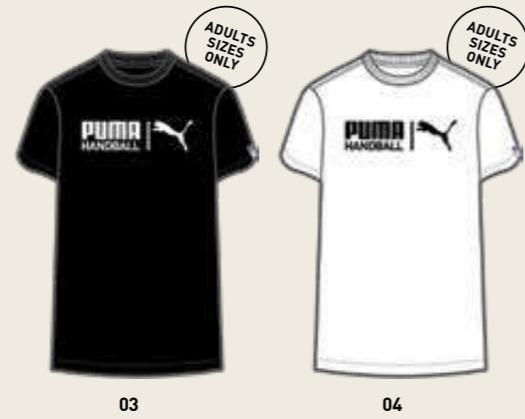

658524 PUMA Handball Tee

Regular Fit
78% Cotton, 22% Recycled Cotton

PUMA Handball Logo and Cat Logo placed on left chest, PUMA Handball Woven Label on left cuff, Hood with drawcord, Kangaroo front pocket, Rib cuffs and waistband

658524 XS-3XL € 35.00*

03 PUMA black
04 PUMA white

2024