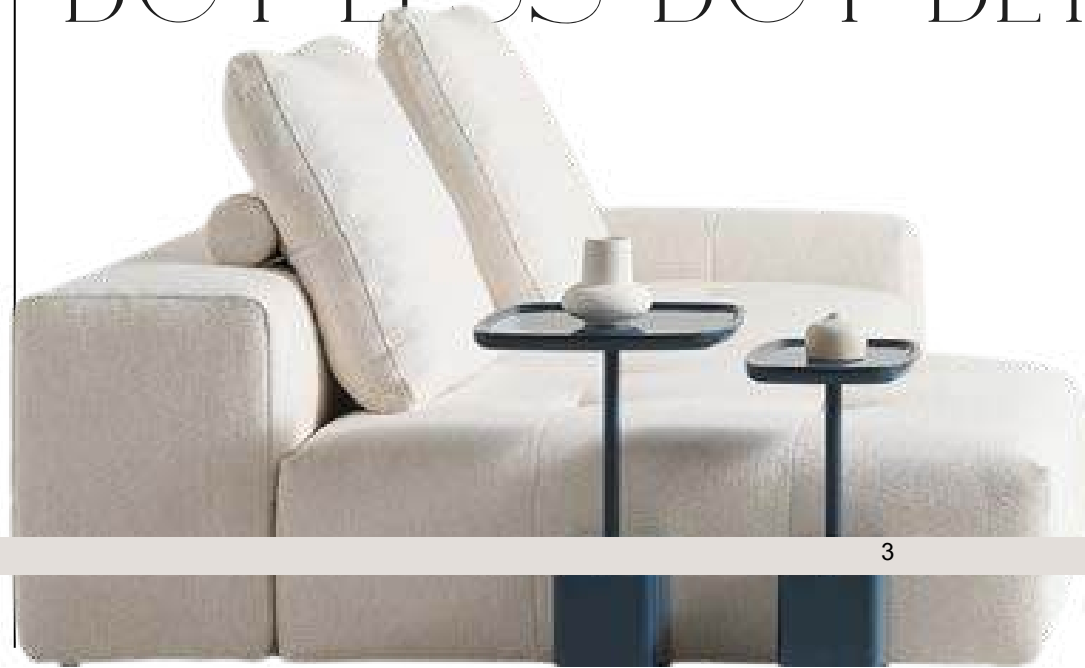

bekaliving.com

BUY LESS BUY BETTER

HILLS WOOD BRASS

G/W 50	G/W 50	G/W 48
D/D 65	D/D 65	D/D 38
Y/H 90	Y/H 90	Y/H 27

HILLS WOOD COLOR

G/W 50	G/W 50	G/W 48
D/D 65	D/D 65	D/D 38
Y/H 90	Y/H 90	Y/H 27

ZERMATT WOODEN TRIPLE SIDE TABLE SET
LAKE BLUE