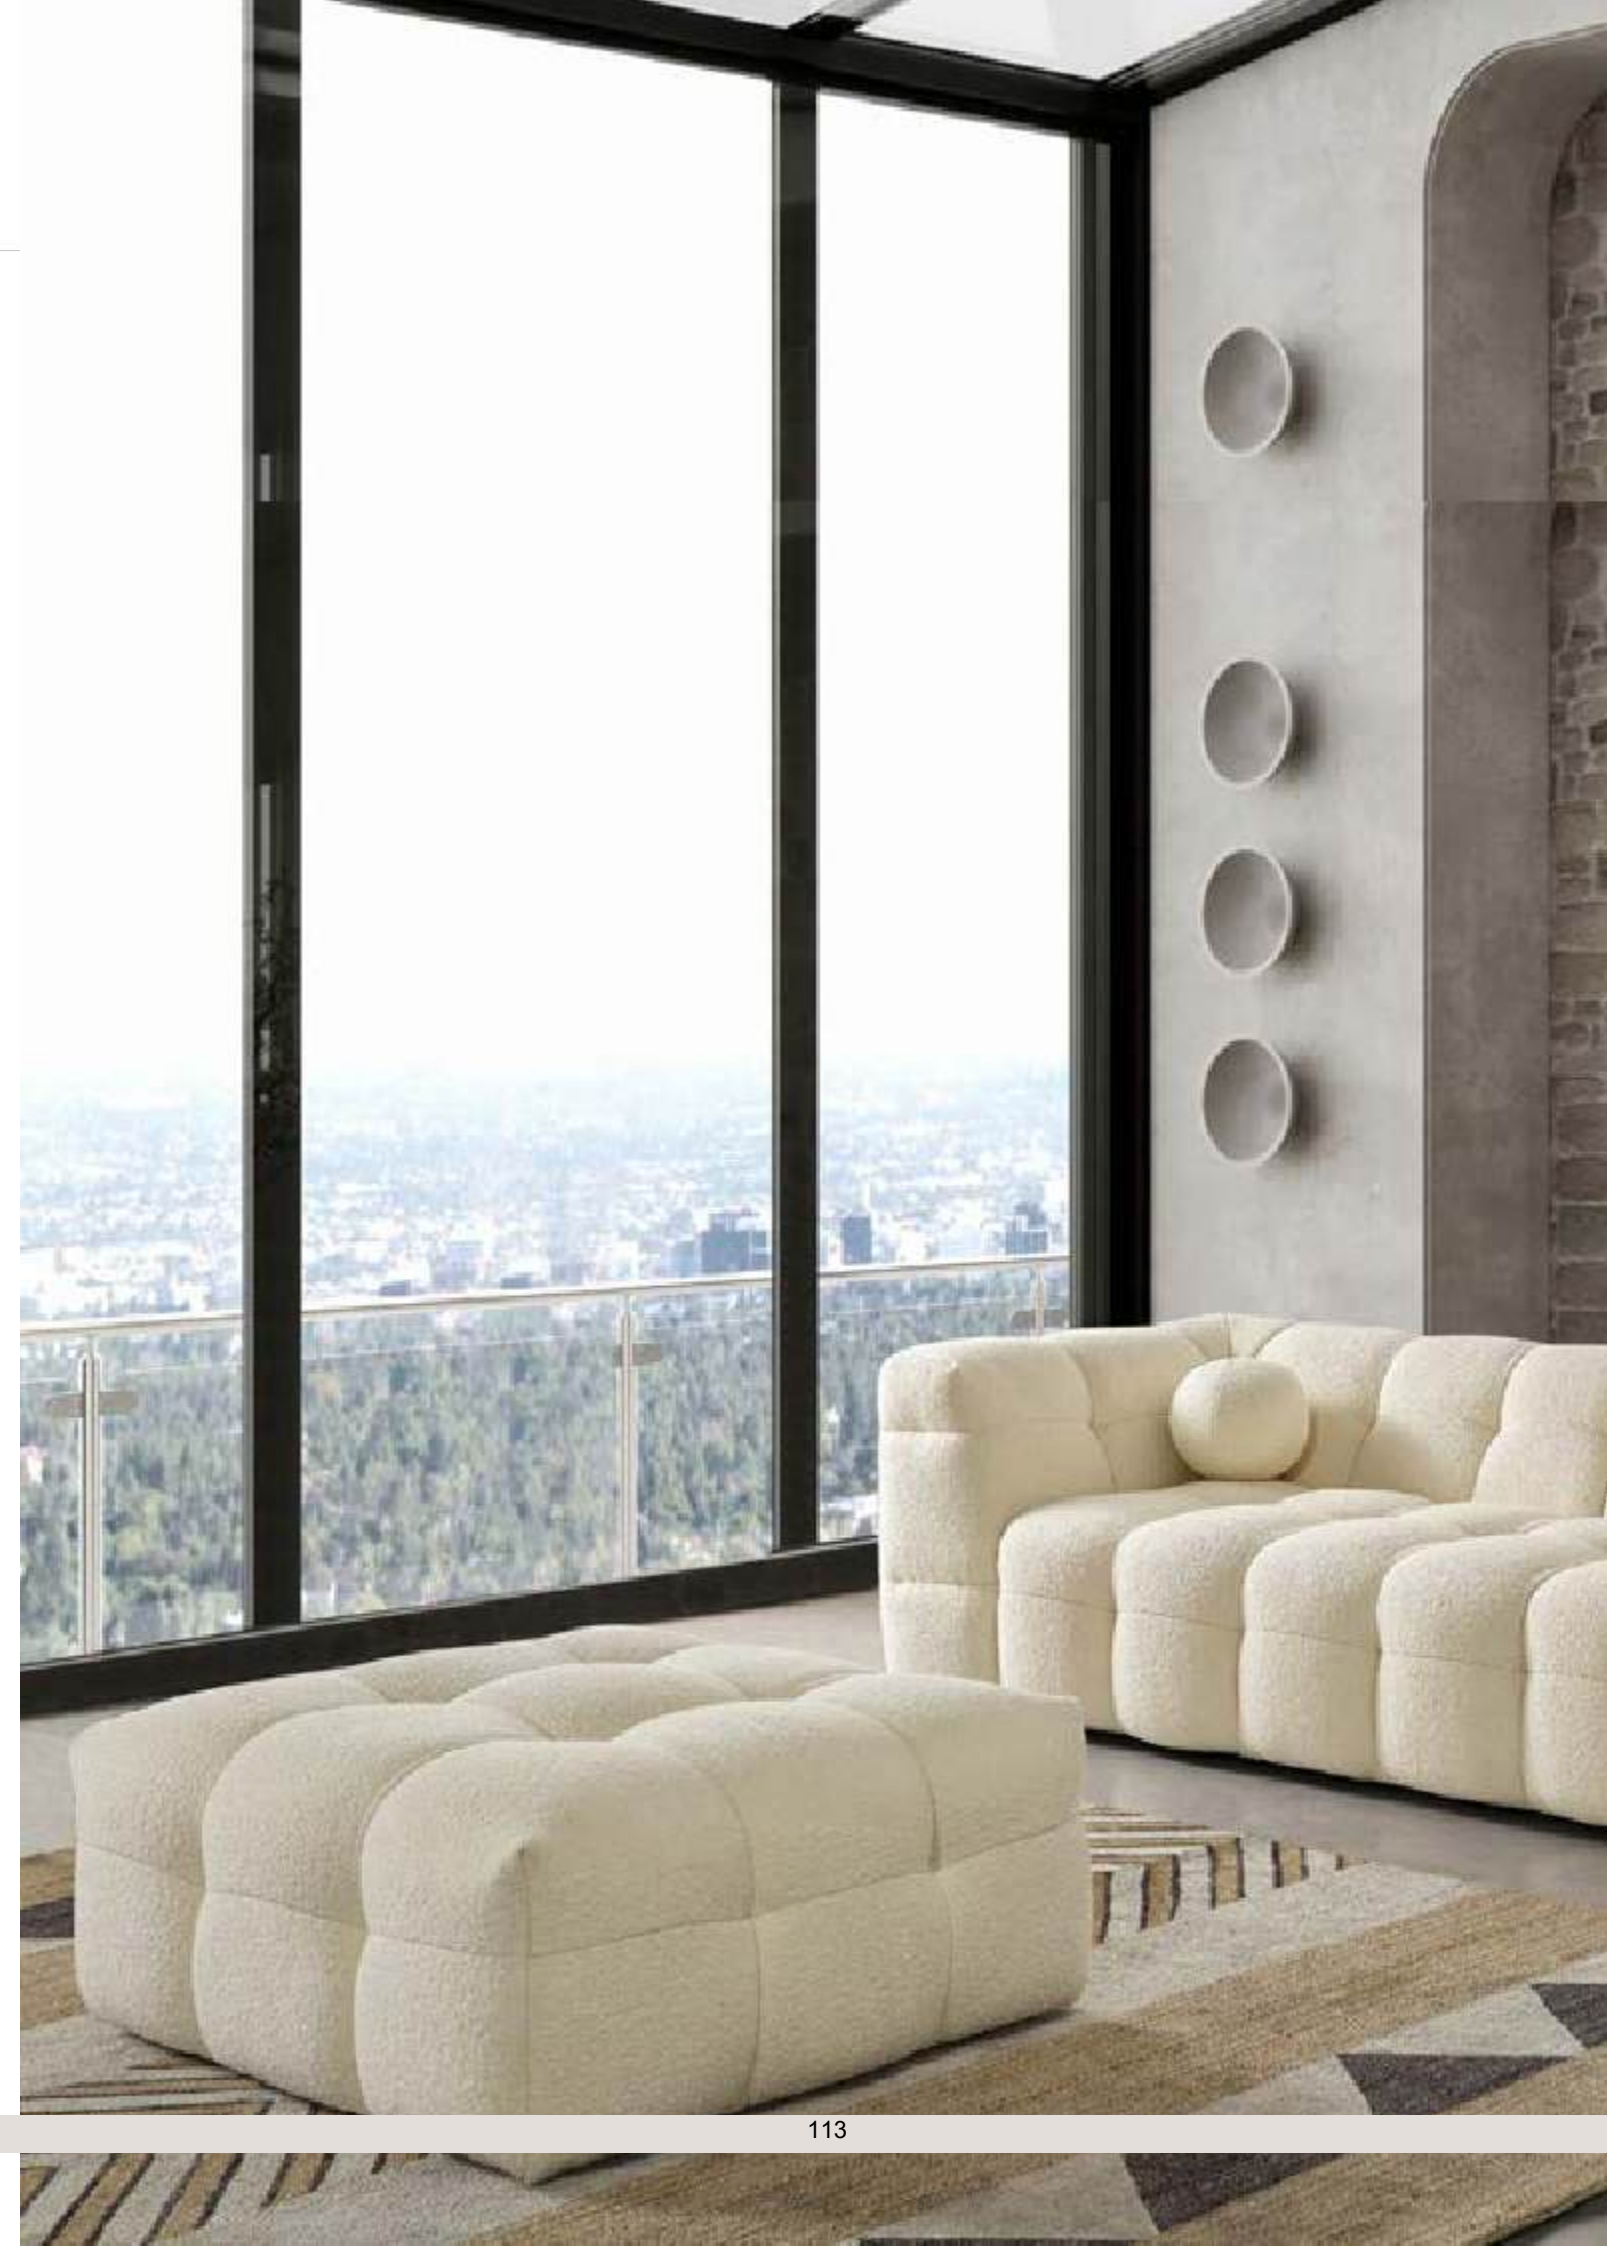

ORANGE

G/W 95
D/D 95
Y/H 45

LITRUS CHROME FOOT LEATHER PUFF

YELLOW

G/W 63
D/D 63
Y/H 43

KAZU ROTATED WOODEN LEG
ARCHER CAMP CASE ORANGE

G/W 95
D/D 70
Y/H 85

LEO ROTATED WOODEN LEG
ARCHER CAMP LIGHT GRAY