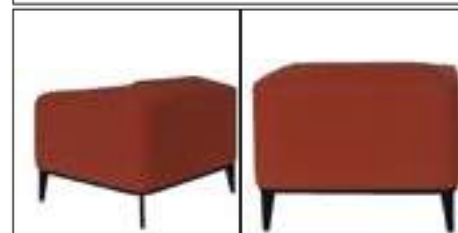

DUBLIN ARMCHAIR

LEATHER

G/W 85 D/D 83 Y/H 68