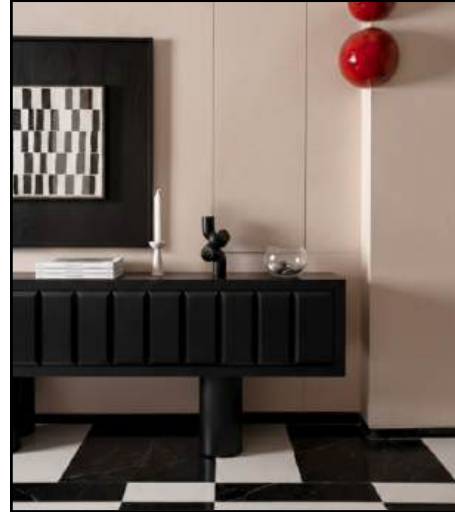

SALVADOR Wooden Console, Black
G/W 200
D/D 45
Y/H 85