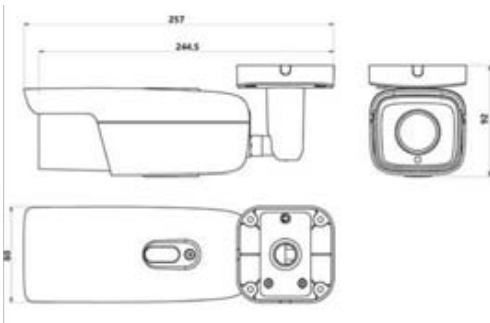

Dimensions

Units:mm

Specifications

IPC2452-HNB-SIR50-Z2812	
Camera	
Image Sensor	1/3" progressive scan CMOS
Pixels	4.0 Megapixel
Min. Illumination	Color: 0.09lux @ (F1.2, AGC ON)
	Color: 0.07lux @ (F1.4, AGC ON)
	Color: 0.05lux @ (F1.6, AGC ON)
	B/W: 0.009lux @ (F1.2, AGC ON)
	B/W: 0.007lux @ (F1.4, AGC ON)
	B/W: 0.005lux @ (F1.6, AGC ON); 0lux with IR
Shutter Speed	1 - 1/30,000s
Day / Night	Auto (ICR) / Color / B/W
Wide Dynamic Range	Digital WDR
S/N Ratio	>50dB
White Balance	Auto / Manual (Fluorescent lamp, Incandescent light, Warm light, Natural light)
Gain Control	Auto / Manual
Backlight Compensation	Off / WDR / BLC / HLC
Lens	
Mount Type	Ø14
Auto Iris	DC drive
Focal Length	2.8-12mm motorized varifocal lens
Focus Control	Manual / Semi-Automatic / Auto
Angle of View	95° - 38°
Infrared	
IR Distance	50m
IR Intensity	Smart IR (Automatically adjusted according to the object)
Video	
Compression	H.265 + / H.265 / H.264 / MJPEG
Image Resolution	Main stream: 2592x1520
	Secondary stream: D1
	Triple stream: 1280 x 720@30fps
Frame Rate	Main stream: 2592x1520@20fps, 2048x1520@25fps, 1080p@30fps
	Secondary stream: D1@30fps
Bitrate	32kbps - 16Mbps
Bitrate Control	VBR / CBR
Multi-stream	Supported
Caption	Date and time / Alarm / Customized
Privacy Masking	Up to 4 zones
Motion Detection	Up to 4 zones
ROI	Supported
Digital Noise Reduction	2DNR, 3DNR
Digital Defog	Supported
Image Flip	Flip / Mirror / Rotation 90°, 180°, 270°
Corridor Mode	Supported
EIS	Supported
Discortion Correction	Supported
Network	
Network Protocols	TCP/IP, UDP, HTTP, HTTPS, DHCP, DNS/DDNS, RTP/RTCP, RTSP, PPPoE, FTP, VSIP, UPnP, 802.1x, NAT, QoS, SSH, NTP, SNMP, IGMP, SMTP, Multicast, IP Filter, IPv4, IPv6(optional)
User Interface	IPC Control (IE, Firefox, Chrome)
Max. User Access	Max. 10 Users (includes 2 internal)
Application Programming	ONVIF (Profile S, Profile G), GB/T 28181-2011, API, CGI
Automatic Network	
Replenishment (ANR)	Supported
Dual IP	Supported
Network Test	Supported
Alarm	
Alarm Triggers	Network disconnect / Disk full / Disk error
Intelligent	Motion detection / Tampering / Guard line / Defocus / Scene change / Enter guard area / Exit guard area / Object left / Object removal / Gathering / Audio surge
	Alarm report / Recording / Text overlay / Snapshot / External output / Email notice / Acoustic alarm
Alarm Events	
Interfaces	
Ethernet	10/100M, RJ45 interface
Audio In / Out	2 x Line in / 1 x Line out
Control	1 x RS485
Alarm In / Out	1 x Input / 1 x Output
Video Out	1 x BNC, 1.0V [p-p] / 75Ω
Memory Slot	Micro SD card slot, supports up to 128GB
Environmental	
Operating Temperature	-40°C - 70°C / -40°F - 158°F
Operating Humidity	10% - 95%
Protection Level	IP67, IK10
Electrical	
Power	12V DC ± 10% / PoE (IEEE802.3af)
Power Consumption	Max. 11W
Mechanical	
Weight	1.2kg / 2.65lb (Gross Weight)
Dimensions	271.3 x 80 x 87.8mm / 10.68" x 3.15" x 3.46"
Mounting Bracket	Bracket included
Standard	CE, FCC, EMC, LVD