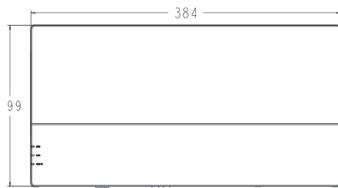

Dimensions

Units:mm

Specifications