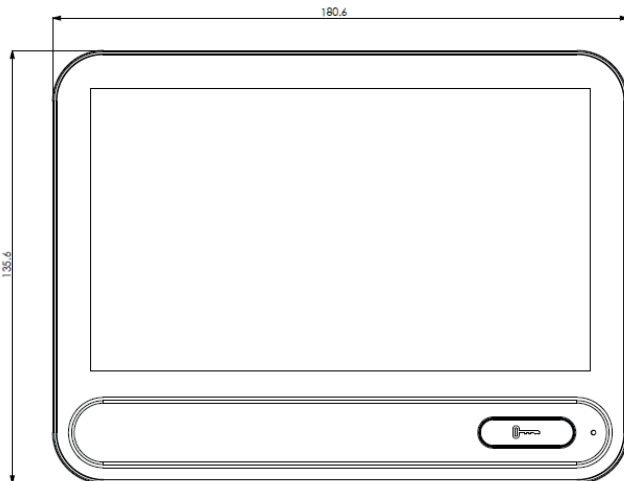

Video Intercom Indoor Station

Produced by **TVT**

Features

- 7 inch IPS touch screen
- A maximum of 6 indoor stations can be installed in the same room
- Supports live preview of door stations and linked cameras
- Supports snapshot when calling via door station (micro SD card required)
- Supports "Do Not Disturb" function
- Supports noise suppression and echo cancellation
- 8CH zone alarm access function
- Self-define unlocking password
- Supports 2.4G WIFI
- Supports 1CH 12V200mA power output for powering up a sensor

Dimensions

Video Intercom Indoor Station

Specifications

System	Operating System	Linux
Display	Display Screen	7 inch IPS touch screen
	Display Resolution	1024 × 600, brightness:300 cd/m2
	Operation Method	Capacitive touch screen
Video	Video Input	Max. 4CH videos can be viewed simultaneously
	Network Input Resolution	6MP/5MP/4MP/3MP/1080P/1280×1024/960P/720P/960H/D1/CIF
	Compression	H.265+/H.265/ H.264
Audio	Local Input	Built-in microphone
	Local Output	Built-in speaker
	Compression	G.711(U/A)
Record	Resolution	Up to 8MP
	Frame Rate	NTSC: 30fps; PAL:25fps
Playback	Simultaneous Playback	Max.1CH
Performance	Linked IPC	Max. 16 CH
	Linked Indoor Extensions	Max. 5
Network	Interface	RJ 45 100 Mbps self-adaptive Ethernet port × 1
	Wireless Network	WiFi 802.11b/g/n
	Protocol	TCP / IP, DHCP, DNS, NTP, etc.
	Incoming/Outgoing Bandwidth	40/40Mbps
Interface	Audio	Built-in speaker and microphone, support noise suppression and echo cancellation
	Storage	Built-in micro SD card slot, up to 256GB
	Reset	Yes
	Alarm Input	8CH
	Wi-Fi	Yes,2.4G Wi-Fi
	Unlocking Button	Yes
	RS 485	Reserved
	Power Output	DC12V 200mA (only available when DC12V power supply is used)
Others	Power	DC12V/POE
	Power Consumption	< 6W
	Dimensions(mm)	180.6×135.6×26.8
	Weight (net)	Approx.0.36kg
	Installation	Wall mounting
	Working Environment	-20°C~50°C, Humidity: less than 95% (non-condensing)
	Certificate	CE, FCC
	Environmental Protection	Complies with Directive EU RoHS, REACH and WEEE