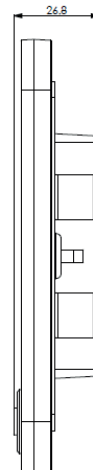

Video Intercom Indoor Station

Produced by **TVT**

Features

- 7 inch IPS touch screen
- A maximum of 6 indoor stations can be installed in the same room
- Supports live preview of door stations and linked cameras
- Supports snapshot when calling via door station (micro SD card required)
- Supports "Do Not Disturb" function
- Supports noise suppression and echo cancellation
- 8CH zone alarm access function
- Self-define unlocking password
- Supports 2.4G WIFI
- Supports 1CH 12V200mA power output for powering up a sensor

Dimensions

Video Intercom Indoor Station

Specifications

System	Operating System	Linux
Display	Display Screen	7 inch IPS touch screen
	Display Resolution	1024 × 600, brightness:300 cd/m2
	Operation Method	Capacitive touch screen
Video	Video Input	Max. 4CH videos can be viewed simultaneously
	Network Input Resolution	6MP/5MP/4MP/3MP/1080P/1280×1024/960P/720P/960H/D1/CIF
	Compression	H.265+/H.265/ H.264
Audio	Local Input	Built-in microphone
	Local Output	Built-in speaker
	Compression	G.711(U/A)
Record	Resolution	Up to 8MP
	Frame Rate	NTSC: 30fps; PAL:25fps
Playback	Simultaneous Playback	Max.1CH
Performance	Linked IPC	Max. 16 CH
	Linked Indoor Extensions	Max. 5
Network	Interface	RJ 45 100 Mbps self-adaptive Ethernet port × 1
	Wireless Network	WiFi 802.11b/g/n
	Protocol	TCP / IP, DHCP, DNS, NTP, etc.
	Incoming/Outgoing Bandwidth	40/40Mbps
Interface	Audio	Built-in speaker and microphone, support noise suppression and echo cancellation
	Storage	Built-in micro SD card slot, up to 256GB
	Reset	Yes
	Alarm Input	8CH
	Wi-Fi	Yes,2.4G Wi-Fi
	Unlocking Button	Yes
	RS 485	Reserved
	Power Output	DC12V 200mA (only available when DC12V power supply is used)
Others	Power	DC12V/POE
	Power Consumption	< 6W
	Dimensions(mm)	180.6×135.6×26.8
	Weight (net)	Approx.0.36kg
	Installation	Wall mounting
	Working Environment	-20°C~50°C, Humidity: less than 95% (non-condensing)
	Certificate	CE, FCC
	Environmental Protection	Complies with Directive EU RoHS, REACH and WEEE