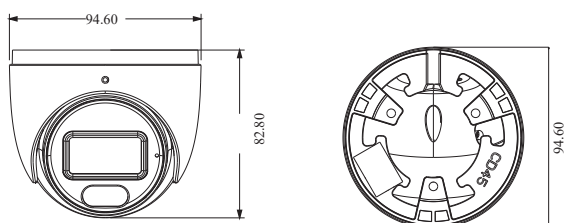

2MP Full Color AHD Dome Camera

Full-Color Produced by **TVT**

Features

- 1080P real-time image, high resolution, true color
- AHD / TVI / CVI lossless HD video output
- Support 960H CVBS output
- Up to 1000 TVL resolution
- CMOS progressive scan, perfectly capturing the moving object
- Support OSD menu
- High speed, long distance and real time transmission
- Auto color to B / W at low illumination
- Support ICR switch, true day / night, digital WDR
- Support noise reduction function
- 10 ~20m IR night view distance
- IP67
- Support COC

Dimension

Specifications

Model	SPD-7524TE3S
Camera	
Image Sensor	1 / 2.8 "CMOS
Resolution	2MP
Image Size	1920 x 1080
Video Output	AHD / TVI / CVI / CVBS
Image System	PAL / NTSC
Electronic Shutter	Auto
IR Distance	10 ~20 m
Frame Rate	30fps(60Hz); 25fps (50Hz)
Min. Illumination	0.005lux@ F1.2, AGC ON; 0 lux IR
Lens	2.8mm
Lens Mount	M12
S / N Ratio	≥52dB (AGC OFF)
Ingress Protection	IP 67
Functions	
Function Control	OSD (COC Control)
Smart IR	Yes
Day & Night	ICR
Digital WDR	Yes
Digital DNR	Yes, 2D DNR
AGC	Yes
Auto White Balance	Yes
BLC	Yes
Front Light Compensation	NO
Defog	NO
HLC	Yes
Sharpness	Yes
Mirror	NO
Image Setting	Yes
Defect Correction	Auto
Language	Chinese and English
Angle Adjustment	Pan: 0°~360°; Tilt: 0°~80°; Rotation: 0°~360°
Others	
Power Supply	DC12V (± 15%)
Power Consumption	IR OFF : < 1W; IR ON : < 4W
Working Environment	- 30 °C ~ 50 °C, 10 % ~ 90 % (relative humidity)
Dimensions (mm)	Φ 94.6 x 82.8
Weight (net)	Approx. 0.39KG