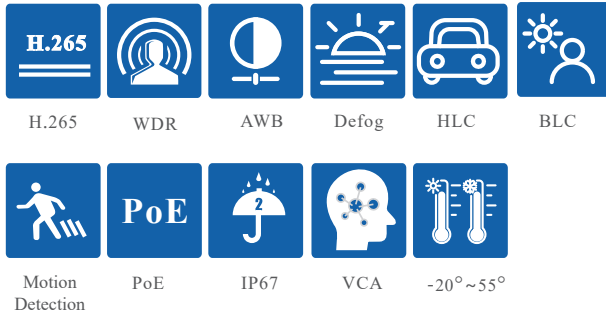

2MP IR Water-Proof Dome Camera

Specifications

Produced by **TVT**

H.265

WDR

AWB

Defog

HLC

- 2MP (1920 × 1080) H.265 coding
- Max.resolution: 1920 × 1080
- ICR auto switch, true day / night, ROI coding
- 3DNR, Dijital WDR, HLC, BLC, Defog
- 10~20m IR night view distance
- 1CH built-in microphone
- DC12V/PoE power supply
- IP 67 ingress protection
- Support dual streams
- Support mobile surveillance by smart phones with iOS and Android OS
- Intelligent analytics: video exception detection, line crossing detection and region intrusion detection

2MP IR Water-Proof Dome Camera

Specifications

Others	
Power Supply	DC12V(PoE power supply optional)
Power Consumption	< 4.5W
Operating Environment	- 20 °C ~ 55 °C (-4°F~131°F) Humidity: less than 95 % (non-condensing)
Dimensions (mm)	Φ 94.8 × 82.8
Weight (net)	Approx. 0.287KG
Installation	Ceiling mounting; Wall mounting
Certificate	CE, FCC
Environmental Protection	Complies with Directive EU RoHS, WEEE(2012/19/EU) , directive 94/62/EC and REACH(EC1907/2006)

Dimensions