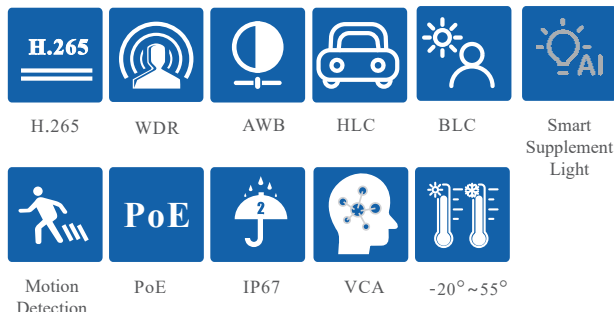

4MP Smart Light Dome Camera

Full-Color Produced by **TMT**

FEATURES

- H.265+ /H.265 /H.264+ /H.264/MJPEG coding
- Max. resolution: 4MP (2560 × 1440)
- Auto day/night switch
- 3D DNR, WDR, HLC, BLC, etc.
- ROI coding
- Support smart supplement light
- 10~20m white light view distance; 20~30m IR view distance
- PoE power supply
- IP 67 ingress protection
- Support dual streams
- Support remote monitoring by smart phones& tablet PCs
- with iOS and Android OS
- Support line crossing detection & region intrusion detection
- Support SMD
- Support NAT function
- Support dual-system backup

4MP Smart Light Dome Camera

SPECIFICATIONS

PoE	Yes, IEEE802.3af
Supplement Light Range	IR range: 20 ~ 30 m; white light range: 10 ~ 20 m
Ingress Protection	IP67
Others	
Power Supply	PoE
Power Consumption	< 5.5W
Operating Environment	- 20 °C ~ 55 °C (-4°F~131°F); Humidity: less than 95 % (non-condensing)
Storage Environment	- 20 °C ~ 60°C (-4°F~140°F), Humidity: less than 95 % (non-condensing)
Dimensions (mm)	Φ 94.8 × 82.8
Weight (net)	Approx. 0.28KG
Material	Metal+Plastic
Installation	Ceiling mounting; Wall mounting
Certificate	CE, FCC
Environmental Protection	Complies with Directive EU RoHS, WEEE(2012/19/EU) , directive 94/62/EC and REACH(EC1907/2006)