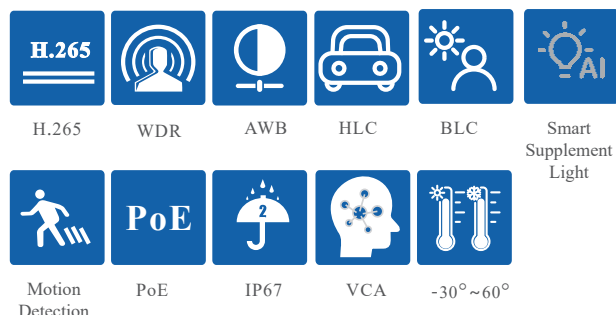

Full-Color Produced by **TMT**