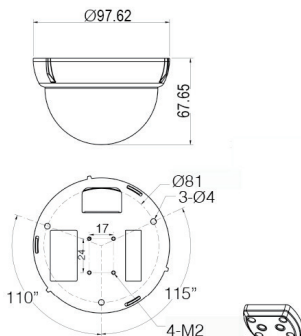

Units:mm

Specifications

	IPC2231-Gi4N-SIR40-Z7022
Camera	
Image Sensor	1/2.8" progressive scan CMOS
Pixels	2.0 Megapixel
Min. Illumination	Color: 0.002lux @ (F1.2, AGC ON) B/W: 0.0002lux @ (F1.2, AGC ON);
Shutter Speed	1 ~ 1/30,000s
Day / Night	Auto (ICR) / Color / B/W
Wide Dynamic Range	Ultra WDR, >=120dB
S/N Ratio	>52dB
White Balance	Auto / Manual
Gain Control	Auto / Manual
Backlight Compensation	Off / BLC / WDR / HLC
Lens (not included)	
Mount Type	Ø14
Auto Iris	DC drive
Focal Length	-Z7022: 7~22mm @ F1.4 motorized varifocal lens
Focus Control	Manual / Semi-Automatic / Auto
Angle of View	108° ~ 35°
Adjustment Range	Pan: 0° ~ 355° / Tilt: 0° ~ 75° / Rotation: 0° ~ 355°
Infrared	
IR Distance	20 ~ 40m
IR Intensity	Smart IR
Video	
Compression	H.265 / H.264 / MJPEG
Image Resolution	Main stream: 1080p Secondary stream: D1
Frame Rate	Main stream: 1080p@30fps Secondary stream: D1@30fps
Bitrate	32kbps ~ 16Mbps
Bitrate Control	VBR / CBR
Multi-stream	Supported
Caption	Date and time / Alarm / Customized
Privacy Masking	Up to 4 zones
Motion Detection	Up to 4 zones
Video Freeze	Supported
Digital Noise Reduction	3D noise reduction
Image Flip	Flip / Mirror / Rotation at 90°, 180°, 270°
Audio	
Compression	G.711a / G.711u / ADPCM / G.722 / G.722.1c / G.726
Bitrate	32kbps ~ 64kbps
Audio Function	Bi-directional audio / AEC / Mixed audio recording / Dumb / Mute
Network	
Network Protocols	TCP/IP, UDP, HTTP, DHCP, DNS/DDNS, RTP/RTCP, RTSP, PPPoE, FTP, VSIP, UPnP, 802.1x, NAT, QoS, SMTP, IPv4, IPv6 (optional)
User Interface	IPC Control (IE, Firefox, Chrome)
Max. User Access	Max. 10 Users (includes 2 internal)
Application Programming	ONVIF (Profile S, Profile G), GB/T 28181-2011, API, CGI
Automatic Network Replenishment (ANR)	Supported
Recognitive Functions	
Target Detection	Person, Face up to 100 targets simultaneously
Captured Picture	Person, Face, Full view Built-in picture comparison algorithm, best picture selection
Target Characters	Direction / Speed level
People Counting	Bi-directional
Face Enhancement	Face Intelligence Exposure
Alarm	
Alarm Triggers	Alarm input / Network disconnect / Disk full / Disk error Motion detection / Tampering / Guard line / Defocus / Scene change / Enter guard area / Exit guard area / Object left / Object removal / Gathering / Audio surge
Intelligent	
Alarm Events	Alarm report / Recording / Text overlay / Snapshot / External output / Email notice / Acoustic alarm
Interfaces	
Ethernet	10/100M, RJ45 interface
Audio In / Out	1 x Line in / 1 x Line out
Control	1 x RS485
Alarm In / Out	1 x Input / 1 x Output
Memory Slot	Micro SD card slot, supports up to 128GB
Environmental	
Operating Temperature	-40°C ~ 40°C / -40°F ~ 104°F
Operating Humidity	10% ~ 95%
Protection Level	IK10+ @50J
Electrical	
Power	AC24V ± 10% / DC12V ± 10% / PoE (IEEE802.3at)
Power Consumption	Max. 20W
Mechanical	
Weight	1 kg / 2.2lb (Gross Weight)
Dimensions	Ø155.8 × 125.9mm / Ø6.14" × 4.96"