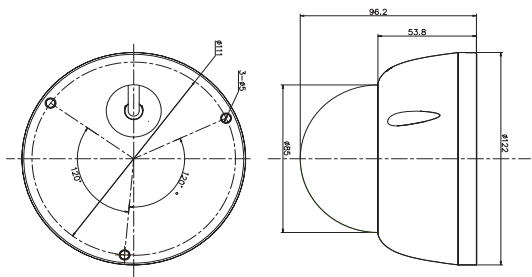

Dimensions

Units:mm

Specifications

IPC2233-FN-PIR40-TU	
Camera	IPC2233-FN-PIR40-TU
Image Sensor	1/2.8" progressive scan CMOS
Pixels	2.0 Megapixel
	Color: 0.005lux @ (F1.2, AGC ON)
	Color: 0.0035lux @ (F1.4, AGC ON)
Min. Illumination	Color: 0.002lux @ (F1.6, AGC ON)
	B/W: 0.0005lux @ (F1.2, AGC ON)
	B/W: 0.00035lux @ (F1.4, AGC ON)
	B/W: 0.0002lux @ (F1.6, AGC ON); 0lux with IR
Shutter Speed	1 - 1/30,000s
Day / Night	Auto (ICR) / Color / B/W
Wide Dynamic Range	Ultra WDR, >=120dB
S/N Ratio	>50dB
White Balance	Auto / Manual (Fluorescent lamp, Incandescent light, Warm light, Natural light)
Gain Control	Auto / Manual
Backlight Compensation	Off / BLC / WDR / HLC
Lens	
Mount Type	Ø14
Auto Iris	DC drive
Focal Length	-Z2712: 2.7-12mm motorized varifocal lens
Focus Control	Manual / Semi-Automatic / Auto
Angle of View	-Z2712: 106° - 33°
Adjustment Range	Pan: -120° - +120° / Tilt: 0° - 65° / Rotation: -90° - +90°
Infrared	
IR Distance	40m
IR Intensity	Smart IR
Video	
Compression	H.265 + / H.265 / H.264 / MJPEG
	Main stream: 1080p
Image Resolution	Secondary stream: D1 (1080p optional)
	Triple stream: 1280 x 720@30fps
Frame Rate	Main stream: 1080p@30fps
	Secondary stream: D1@30fps (1080@12fps (optional))
Bitrate	32kbps - 16Mbps
Bitrate Control	VBR / CBR
Multi-stream	Supported
Caption	Date and time / Alarm / Customized
Privacy Masking	Up to 4 zones
Motion Detection	Up to 4 zones
Video Freeze	Supported
ROI	Supported
Digital Noise Reduction	2DNR, 3DNR
Digital Defog	Supported
Image Flip	Flip / Mirror / Rotation at 90°, 180°, 270°
EIS	Supported
EIS	Supported
Distortion Connection	Supported
Network	
Network Protocols	TCP/IP, UDP, HTTP, HTTPS, DHCP, DNS/DDNS, RTP/RTCP, RTSP, PPPoE, FTP, VSIP, UPnP, 802.1x, NAT, QoS, SSH, NTP, SNMP, IGMP, SMTP, IP Filter, Multicast, IPv4, IPv6 (optional)
User Interface	IPC Control (IE, Firefox, Chrome)
Max. User Access	Max. 10 Users (includes 2 internal)
Application Programming	ONVIF (Profile S, Profile G), GB/T 28181-2011, API, CGI
Automatic Network Replenishment (ANR)	Supported
Dual IP	Supported
Alarm	
Alarm Triggers	Network disconnect / Disk full / Disk error
Intelligent	Motion detection / Tampering / Entry Guard Area / Guard line / Enter guard area / Exit guard area
Alarm Events	Alarm report / Recording / Text overlay / Snapshot / Email notice
Interfaces	
Ethernet	10/100M, RJ45 interface
Memory Slot	Micro SD card slot, supports up to 128GB
Environmental	
Operating Temperature	-40°C - 70°C / -40°F - 158°F
Operating Humidity	10% - 95%
Protection Level	IK10+ @50J, IP67
Electrical	
Power	DC12V ± 10% / PoE (IEEE802.3af)
Power Consumption	Max. 11W
Mechanical	
Weight	0.71 kg / 1.57lb (Gross Weight)
Dimensions	Ø122x 96.13mm / Ø4.8" x 3.78"
Standard	CE, FCC, EMC, LVD