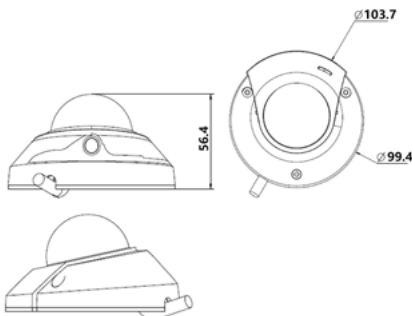

#### Integrated High Efficiency IR

- Industrial IR LED with long operational lifespan
- 15m IR distance
- Smart IR function

### Dimensions

Units:mm