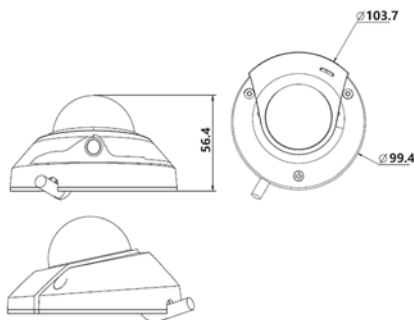

Dimensions

Units:mm

Specifications

	IPC2241-GiCNW-SIR15-L0360	IPC2241-GiCWG-SIR15-L0360
Camera		
Image Sensor	1/2.8" progressive scan CMOS	
Pixels	2.0 Megapixel	
Min. Illumination	Color: 0.002lux @ (F2.0, AGC ON) B/W: 0.0002lux @ (F2.0, AGC ON)	
Shutter Speed	1 - 1/30.000s	
Day / Night	Auto (ICR) / Color / B/W	
Wide Dynamic Range	Ultra WDR, >=120dB	
S/N Ratio	>58dB	
White Balance	Auto / Manual	
Gain Control	Auto / Manual	
Backlight Compensation	Off / WDR / BLC / HLC	
Lens		
Mount Type	M12	
Focal Length	3.6mm (-L0360)	
Angle of View	78.6° (-L0360)	
Adjustment Range	Pan: -45° - 45° / Tilt: 0° - 90° / Rotation: 0° - 360°	
Infrared		
IR Distance	15m	
IR Intensity	Smart IR	
Video		
Compression	Smart H.265 / H.265 / H.264 / MJPEG	
Image Resolution	Main stream: 1080p Secondary stream: D1	
Frame Rate	Main stream: 1080p@30fps Secondary stream: D1@30fps	
Bitrate	32kbps - 8Mbps	
Bitrate Control	VBR / CBR	
Dual-stream	Supported	
Caption	Date and time / Alarm / Customized	
Privacy Masking	Up to 4 zones	
Motion Detection	Up to 4 zones	
ROI	Supported	
Digital Noise Reduction	3D noise reduction	
Image Flip	Flip / Mirror	
Audio		
Compression	G.711a / G.711u / ADPCM / G.722 / AAC-LC	
Bitrate	32kbps - 64kbps	
Audio Function	Bi-directional audio / AEC / Mixed audio recording / Dumb / Mute	
Network		
Network Protocols	TCP/IP, UDP, HTTP, DHCP, DNS/DDNS, RTP/RTCP, RTSP, PPPoE, FTP, VSIP, UPnP, 802.1x, NAT, QoS, SMTP, IPv4, IPv6 (optional)	
User Interface	IPC Control (IE, Firefox, Chrome)	
Max. User Access	Max. 10 Users (includes 2 internal)	
Wireless	Wi-Fi	
Wi-Fi	802.11b/g/n 2.4G, Wi-Fi AP	
3G / 4G Frequency Band	/ FDD-LTE: B1 / B3 / B5 / B8 TDD-LTE: B38 / B39 / B40 / B41 WCDMA: B1 / B8 GSM / GPRS / EDGE: 900 / 1800MHz TD-SCDMA: B34 / B39 EVDO/CDMA: BCO	
Application Programming	ONVIF (Profile S, Profile G), GB/T 28181-2011, API, CGI	
Automatic Network Replenishment (ANR)	Supported	
Recognitive Functions		
Driver behavior detection	Fatigue driving, yawning, smoking, inattention, calling and absence	
Alarm		
Alarm Triggers	Alarm input / Network disconnect / Disk full / Disk error	
Intelligent	Motion detection	
Alarm Events	Alarm report / Recording / Text overlay / Snapshot / External output / Email notice / Acoustic alarm	
Interfaces		
Ethernet	10/100M, RJ45 interface /	
Wi-Fi	Built-in Wi-Fi module	
GPS	Build-in GPS module	
3G / 4G Frequency Band	/ Build-in 3G / 4G module	
Audio In / Out	1 x Line in / 1 x Line out / 1 x Built-in Mic	
Control	1 x RS485	
Alarm In / Out	2 x Input / 1 x Output	
Memory Slot	Micro SD card slot, supports up to 256GB	
Environmental		
Operating Temperature	-40°C - 70°C / -40°F - 158°F	
Operating Humidity	10% - 95%	
Protection level	IK10, IP67, EN50155	
Electrical		
Power	12V DC ± 25% / PoE (IEEE802.3af)	
Power Consumption	Max. 14W	
Mechanical		
Weight	0.5 kg / 1.1lb (Gross Weight)	
Dimensions	Ø103.7 x 56.4mm / Ø4.08" x 2.22"	