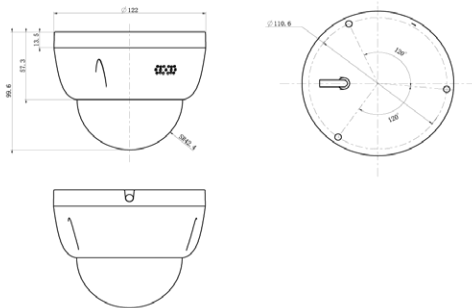

Dimensions

Units:mm

Specifications

Camera	IPC2533-FN-SIR50-Z6022
Image Sensor	1/2.8" progressive scan CMOS
Pixels	5.0 Megapixel
Min. Illumination	Color: 0.005lux@ (F1.6, AGC ON) B/W: 0.0005lux@ (F1.6, AGC ON); 0lux with IR
Shutter Speed	1 ~ 1/30,000s
Day / Night	Auto (ICR) / Color / B/W
Wide Dynamic Range	Ultra WDR, >=120dB
S/N Ratio	>=58dB
White Balance	Auto / Manual
Gain Control	Auto / Manual
Backlight Compensation	Off / BLC / WDR / HLC
Lens	
Mount Type	Ø14
Auto Iris	DC drive
Focal Length	Z6022: 6~22mm @ F1.6~F3.3 motorized varifocal lens
Focus Control	Manual / Semi-Automatic / Auto
Angle of View	Z6022: Horizontal:17.6°(T)~42.9°(W),Vertical:9.7°(T)~23.4°(W)
Adjustment Range	Pan: -120° ~ +120° / Tilt: 0° ~ 65° / Rotation: -90° ~ +90°
Infrared	
IR Distance	20 ~ 50m
IR Intensity	Smart IR
Video	
Compression	Smart 265 / H.265(Main Profile) / H.264(BaseLine Profile/Main Profile/High Profile) / MJPEG
Image Resolution	Main stream: 3072x1728 Secondary stream: 720P Third stream: D1
Frame Rate	Main stream: 3072x1728@30fps / 3072x1728@25fps (with WDR on) Secondary stream: 720P@30fps Third stream: D1@30fps
Bitrate	32kbps ~ 16Mbps
Bitrate Control	VBR / CBR
Multi-stream	Supported
Caption	Date and time / Alarm / Customized
Privacy Masking	Up to 4 zones
Motion Detection	Up to 4 zones
Video Freeze	Supported
ROI	Supported
Digital Noise Reduction	3D noise reduction
Digital Defog	Supported
Image Flip	Flip / Mirror / Rotation at 90°, 180°, 270°
Audio	
Compression	G.711a / G.711u / ADPCM / G.722 / AAC-LC / G.722.1c / G.726
Bitrate	32kbps ~ 64kbps
Audio Function	Bi-directional audio / AEC / Mixed audio recording / Dumb / Mute
Network	
Network Protocols	TCP/IP, UDP, HTTP, HTTPS, DHCP, DNS/DDNS, RTP/RTCP, RTSP, PPPoE, FTP, IGMP, UPnP, 802.1x, NAT, QoS, SMTP, IPv4, IPv6 (optional)
User Interface	IPC Control (IE, Firefox, Chrome)
Max. User Access	Max. 20 Users (includes 2 internal)
Application Programming	ONVIF (Profile S, Profile G), GB/T 28181-2016, API, CGI
Automatic Network Replenishment (ANR)	Supported
Alarm	
Alarm Triggers	Alarm input / Network disconnect / Disk full / Disk error
Basic Intelligent	Tampering / Defocus / Scene change / Object left / Object removal / Audio surge
Deep Learning Intelligent	Human & Vehicle Detection: Motion detection / Guard line / Enter guard area / Exit guard area / People Gathering
Alarm Events	Alarm report / Recording / Text overlay / Snapshot / External output / Email notice / Acoustic alarm
Interfaces	
Ethernet	10/100M, RJ45 interface
Audio In / Out	1 x Line In, 1 x Line Out, 1 x Built-in Mic in, 1 x Speaker
Control	1 x RS485
Alarm In / Out	2 x Input / 1 x Output
Memory Slot	Micro SD card slot, supports up to 256GB
Environmental	
Operating Temperature	-40°C ~ 70°C / -40°F ~ 158°F
Operating Humidity	10% ~ 95%, No condensation
Protection Level	IP67, IK10+ @50J
Electrical	
Power	12V DC ± 10% / PoE (IEEE802.3af)
Power Consumption	Max. 12W
Mechanical	
Weight	0.71 kg / 1.57lb (Gross Weight)
Dimensions	Ø122x 99.6mm / Ø4.8" x 3.92"