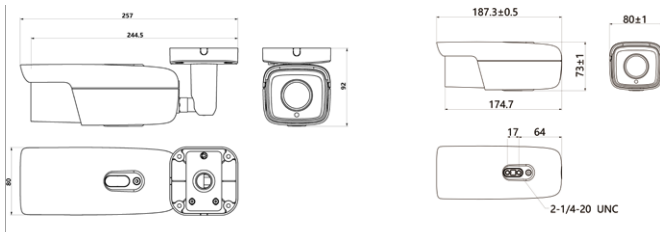

#### A Variety of Installation Modes

- Supports 90°, 180°, 270° image rotation
- Motorized varifocal lens

### Dimensions

Units:mm