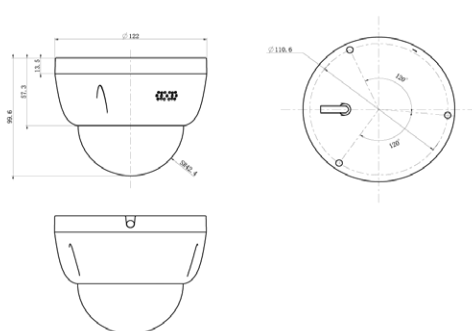

Dimensions

Units:mm

Specifications

Camera	IPC2833-Fi4N-SIR50-Z6022
Image Sensor	1/2.8" progressive scan CMOS
Pixels	8.0 Megapixel
Min. Illumination	Color: 0.005lux@ (F1.6, AGC ON) B/W: 0.0005lux@ (F1.6, AGC ON); 0lux with IR
Shutter Speed	1 ~ 1/30,000s
Day / Night	Auto (ICR) / Color / B/W
Wide Dynamic Range	Ultra WDR, >=120dB
S/N Ratio	>=58db
White Balance	Auto / Manual
Gain Control	Auto / Manual
Backlight Compensation	Off / BLC / WDR / HLC
Lens	
Mount Type	Φ14
Auto Iris	DC drive
Focal Length	I-26022: 6-22mm @F1.6~F3.3 motorized varifocal lens
Focus Control	Manual / Semi-Automatic / Auto
Angle of View	Horizontal:29.4°(T)~95.3°(W),Vertical:16.5°(T)~49.2°(W)
Adjustment Range	Pan: -120° ~ +120° / Tilt: 0° ~ 65° / Rotation: -90° ~ +90°
Infrared	
IR Distance	20 ~ 50m
IR Intensity	Smart IR
Video	
Compression	Smart 265 / H.265 (Main Profile) / H.264 (BaseLine Profile/Main Profile/High Profile) / MJPEG
Image Resolution	Main stream: 3840 x 2160 Secondary stream: 720P
Frame Rate	Main stream: 3840 x 2160@20fps Secondary stream: 720P@25fps
Bitrate	32kbps ~ 16Mbps
Bitrate Control	VBR / CBR
Multi-stream	Supported
Caption	Date and time / Alarm / Customized
Privacy Masking	Up to 4 zones
Motion Detection	Up to 4 zones
Video Freeze	Supported
ROI	Supported
Digital Noise Reduction	3D noise reduction
Digital Defog	Supported
Image Flip	Flip / Mirror / Rotation at 90°, 180°, 270°
Audio	
Compression	G.711a / G.711u / ADPCM / G.722 / AAC-LC / G.722.1c / G.726
Bitrate	32kbps ~ 64kbps
Audio Function	Bi-directional audio / AEC / Mixed audio recording / Dumb / Mute
Network	
Network Protocols	TCP/IP, UDP, HTTP, HTTPS, DHCP, DNS/DDNS, RTP/RTCP, RTSP, PPPoE, FTP, IGMP, UPnP, 802.1x, NAT, QoS, SMTP, IPv4, IPv6 (optional)
User Interface	IPC Control (IE, Firefox, Chrome)
Max. User Access	Max. 20 Users (includes 2 internal)
Application Programming	ONVIF (Profile S, Profile G), GB/T 28181-2016, API, CGI
Automatic Network	Supported
Replenishment (ANR)	Supported
Recognitive Functions	
Target Detection	Person, Face
Captured Picture	Person, Face, Full view
Target Characters	Direction / Speed level
People Counting	Bi-directional
Face Enhancement	Face Intelligence Exposure
Alarm	
Alarm Triggers	Alarm input / Network disconnect / Disk full / Disk error
Intelligent	Motion detection / Tampering / Guard line / Defocus / Scene change / Enter guard area / Exit guard area / Object left / Object removal / Gathering / Audio surge
Alarm Events	Alarm report / Recording / Text overlay / Snapshot / External output / Email notice / Acoustic alarm
Interfaces	
Ethernet	10/100M, RJ45 interface
Audio In / Out	1xLine In□1xLine Out, 1 x Built-in Mic in, 1 x Speaker
Control	1 x RS485
Alarm In / Out	2 x Input / 1 x Output
Memory Slot	Micro SD card slot, supports up to 256GB
Environmental	
Operating Temperature	-40°C ~ 70°C / -40°F ~ 158°F
Operating Humidity	10% ~ 95%, No condensation
Protection Level	IP67, IK10+ @50J
Electrical	
Power	12V DC ± 10% / PoE (IEEE802.3af)
Power Consumption	Max. 12W
Mechanical	
Weight	0.71 kg / 1.57lb (Gross Weight)
Dimensions	Φ122x 99.6mm / Φ4.8" x 3.92"