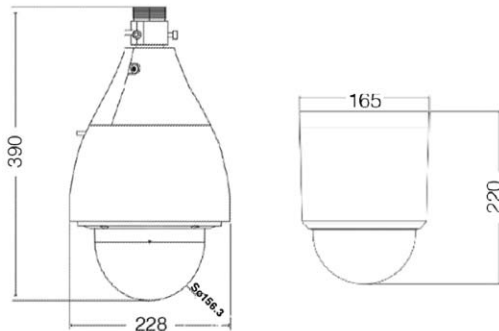

Dimensions

Units: mm

Specifications

	IPC421-F120(-N0, -N1)
Camera	
Image Sensor	1/2.8" progressive scan CMOS
Pixels	2.0 Megapixel
Min. Illumination	Color: 0.003lux @ (F1.6, AGC ON) B/W: 0.0003lux @ (F1.6, AGC ON)
Shutter Speed	1 ~ 1/30.000s
Day / Night	Auto (ICR) / Color / B/W
Wide Dynamic Range	Ultra WDR 120dB
S/N Ratio	>53dB
White Balance	Auto / Manual
Gain Control	Auto / Manual
Backlight Compensation	Off / WDR / BLC / HLC
Lens	
Focal Length	4.7 ~ 94mm, 20x
Zoom Speed	Approx 3s (Optical)
Angle of View	61° ~ 3.64° (Wide-Tele)
Min. Object Distance	300 ~ 1000mm (Wide-Tele)
Max. Aperture Ratio	F1.6 (Wide) / F3.5 (Tele)
Focus Control	Auto / Manual / Semi-Automatic
Pan and Tilt	
Pan / Tilt Range	360° Endless / 0° ~ 90°
Pan / Tilt Speed	Pan manual speed: 0.1° ~ 250°/s; Pan preset speed: 450°/s Tilt manual speed: 0.1° ~ 150°/s; Tilt preset speed: 350°/s
Proportional Zoom	Pan / Tilt speed can be adjusted automatically according to zoom multiples
Preset	256
Patrol	8 Patrols scheme, up to 32 presets per patrol
Pattern Scan	4 Scan paths, each path can record 10 minutes of operation path
Power-off Memory	Power-off memory / Power-on recovery
Auto Guard	Path / Preset / Mixed / Pan scan / Tilt scan / Frame scan / Random scan / Panorama scan
PT Limit	Manual / Scan / Pan
3D Positioning	PTZ control with mouse click and drag
Electronic compass	Built-in O-sensor
Video	
Compression	H.265 / H.264 / MJPEG
Image Resolution	Main stream: 1080p Secondary stream: D1
Frame Rate	Main stream: 1080p@30fps Secondary stream: D1@30fps
Bitrate	32kbps ~ 16Mbps
Bitrate Control	VBR / CBR
Multi-stream	Supported
Caption	Date and time / Alarm / Direction / Customized
Privacy Masking	Up to 4 zones
Motion Detection	Up to 4 zones
Video Freeze	Supported
ROI	Supported
Digital Noise Reduction	3D noise reduction
Digital Defog	Supported
Image Flip	Flip / Mirror
Audio	
Compression	G.711a / G.711u / ADPCM / G.722 / AAC-LC / G.722.1c / G.726
Bitrate	32kbps ~ 64kbps
Audio Function	Bi-directional audio / AEC / Mixed audio recording / Dumb / Mute
Network	
Network Protocols	TCP/IP, UDP, HTTP, DHCP, DNS/DDNS, RTP/RTCP, RTSP, PPPoE, FTP, VSIP, UPnP, 802.1x, NAT, QoS, SMTP, IPv4, IPv6 (optional)
User Interface	IPC Control (IE, Firefox, Chrome)
Max. User Access	Max. 10 Users (includes 2 internal)
Application Programming	ONVIF (Profile S, Profile G), GB/T 28181-2011, API, CGI
Automatic Network Replenishment (ANR)	Supported
Alarm	
Alarm Triggers	Alarm input / Network disconnect / Disk full / Disk error
Intelligent	Motion detection / Tampering / Guard line / Enter guard area / Exit guard area
Alarm Events	Alarm report / Recording / Text overlay / Snapshot / External output / Email notice / Acoustic alarm
Interfaces	
Ethernet	10/100M, RJ45 interface
Audio In / Out	1 x Line in / 1 x Line out
Control	1 x RS485
Alarm In / Out	4 x Input / 2 x Output
Video Out	1 x BNC, 1.0V [p-p] / 75Ω
Memory Slot	SD card slot, supports up to 128GB
Environmental	
Operating Temperature	-40°C ~ 70°C / -40°F ~ 158°F
Operating Humidity	10% ~ 95%
Protection Level	-N1(Outdoor): IP67, TVS 6000V lightning protection, surge protection and voltage transient protection
Electrical	
Power	24V AC / 3A (Power adapter included)
Power Consumption	Max. 45W (Heater on)
Mechanical	
Weight	-N0(Indoor): 3 kg / 6.6lb (Net Weight) -N1(Outdoor): 6 kg / 13.2lb (Net Weight)
Dimensions	-N0(Indoor): Φ165 x 220mm / Φ6.50" x 8.66" -N1(Outdoor): Φ228 x 390mm / Φ8.98" x 15.35"