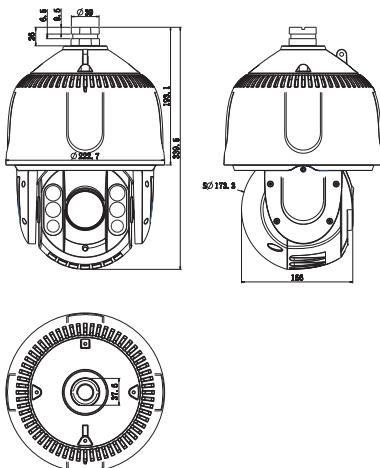

Dimensions

Units: mm

Specifications

IPC427-F120-N	
Camera	
Image Sensor	1/2.8" progressive scan CMOS
Pixels	2.0 Megapixel
Min. Illumination	Color: 0.006lux @ (F1.6, AGC ON) B/W: 0.0005lux @ (F1.6, AGC ON); 0lux with IR
Shutter Speed	1 ~ 1/30,000s
Day / Night	Auto (ICR) / Color / B/W
Wide Dynamic Range	Ultra WDR, >=120dB
S/N Ratio	>57dB
White Balance	Auto / Manual
Gain Control	Auto / Manual
Backlight Compensation	Off / WDR / BLC / HLC
Lens	
Focal Length	5.2 ~ 100.4mm, 20x optical
Zoom Speed	Approx 3s (Optical)
Angle of View	61°~ 3.64° (Wide~Tele)
Min. Object Distance	1000 ~ 1500mm (Wide~Tele)
Max. Aperture Ratio	F1.6
Focus Control	Auto / Manual / Semi-Automatic
Infrared	
IR LED	6 pcs IR LED Array
IR Distance	120 ~ 180m
IR Intensity	Automatically adjust according to zoom ratio
Pan and Tilt	
Pan / Tilt Range	360° Endless / -15° ~ 90° (Auto Flip)
Pan / Tilt Speed	Pan manual speed: 0.1°~160°/s; Pan preset speed:160°/s Tilt manual speed: 0.1°~120°/s; Tilt preset speed: 120°/s
Proportional Zoom	Pan / Tilt speed can be adjusted automatically according to zoom multiples
Preset	256
Patrol	8 Patrols scheme, up to 32 presets per patrol
Pattern Scan	4 Scan paths, each path can record 10 minutes of operation path
Power-off Memory	Power-off memory / Power-on recovery
Auto Guard	Path / Preset / Mixed / Pan scan / Tilt scan / Frame scan / Random scan / Panorama scan
PT Limit	Manual / Scan / Pan
3D Positioning	PTZ control with mouse click and drag
Electronic compass	Built-in O-sensor
Video	
Compression	H.265 / H.264 / MJPEG
Image Resolution	Main stream: 1080p Secondary stream: 720p
Frame Rate	Main stream: 1080p@30fps Secondary stream: 720p@30fps
Bitrate	32~16384Kbps
Bitrate Control	VBR / CBR
Multi-stream	Supported
Caption	Date and time / Alarm / Direction / Customized
Privacy Masking	Up to 4 zones
Motion Detection	Up to 4 zones
Video Freeze	Supported
ROI	Supported
Digital Noise Reduction	3D noise reduction
Electronic Defog	Supported
Image Flip	Flip / Mirror
Audio	
Compression	G.711a / G.711u / ADPCM / G.722 / AAC-LC / G.722.1c / G.726
Bitrate	32kbps ~ 64kbps
Audio Function	Bi-directional audio / AEC / Mixed audio recording / Dumb / Mute
Network	
Network Protocols	TCP/IP, UDP, HTTP, HTTPS, DHCP, DNS/DDNS, RTP/RTCP, RTSP, PPPoE, FTP, VSIP, UPnP, 802.1x, NAT, QoS, NTP, SNMP, IGMP, Multicast, SMTP, IPv4, IPv6 (optional)
User Interface	IPC Control (IE, Firefox, Chrome)
Max. User Access	Max. 10 Users (includes 2 internal)
Application Programming	ONVIF (Profile S, Profile G), GB/T 28181-2011, API, CGI
Automatic Network Replenishment (ANR)	Supported
Alarm	
Alarm Triggers	Alarm input / Network disconnect / Disk full / Disk error
Intelligent	Motion detection / Tampering / Guard line / Enter guard area / Exit guard area
Alarm Events	Alarm report / Recording / Text overlay / Snapshot / External output / Email notice / Acoustic alarm
Interfaces	
Ethernet	10/100M, RJ45 interface
Audio In / Out	1 x Line in / 1 x Line out
Alarm In / Out	2 x Input / 1 x Output
Memory Slot	Built-in SD card (optional), supports up to 128GB
Environmental	
Operating Temperature	-40°C ~ 70°C / -40°F ~ 158°F
Operating Humidity	10% ~ 95%
Protection Level	IK10, IP66, TVS 6000V lightning protection, surge protection and voltage transient protection
Electrical	
Power	24V AC / 3A (Power adapter not included)
Power Consumption	Max. 35W (IR on)
Mechanical	
Weight	6.6 kg / 14.55lb (Gross Weight)
Dimensions	Φ222.7 × 339.5mm / Φ8.77" × 13.35"