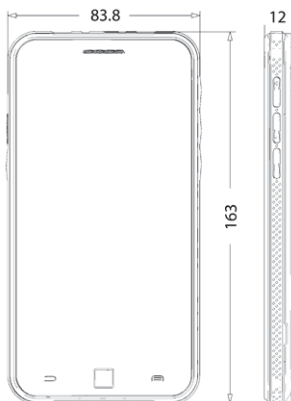

Abundant functions and features

- Android 5.0 OS, supports third party app
- 5.5" 1080p HD IPS screen display
- Supports location function by GPS, GLONASS, Beidou

Dimensions

Units:mm

Specifications

	IPW200-P1BD
System	
Operating System	Android 5.0 64bit OS
Processor	Qualcomm 8 core 1.5GHz
RAM	2GB
Video	
Compression Format	H.264
Image Resolution	Main stream: 1080p Secondary stream: D1
Frame Rate	Main stream: 1080p@30fps Secondary stream: D1@25fps
Bitrate	64Kbps - 8Mbps
Dual Streams	Supported
Caption	Date&Time / Customized
Audio	
Compression Format	G.711a / G.7221c / ADPCM / AMR
Coding Rate	12Kbps - 64Kbps
Audio Function	Bi-directional audio / AEC / Mixed audio recording / Dumb / Mute
Display	
Size	5.5"
Resolution	1920 x 1080
Technology	IPS screen, visible under the sun
Touch Screen	5 point touch, supports gloves mode
Camera	
Main Camera	13MP, Auto focus, Flashlight, Snapshot
Front Camera	8MP
Network	
2G	GSM: B2 / B3 / B5 / B8 CDMA: BC0
3G	WCDMA: B1 / B2 / B5 / B8 TD-SCDMA: B34 / B39 EVDO: BC0
4G	FDD-LTE: B1 / B3 / B7 TD-LTE: B38 / B39 / B40 / B41
Wi-Fi	802.11 b/g/n 2.4G
Bluetooth	Bluetooth 4.0
NFC	Supported
Location Technology	GPS, GLONASS, Beidou
Storage	
ROM	16G
External Memory	MicroSD (up to 128G)
Interface	
Shortcut Button	PTT, Alarm
Audio In / Out	Built-in Mic, Built-in Speaker, 1 x 3.5mm Stereo Earjack
SIM	2 x Micro SIM slot
Extension	1 x Private extension interface
USB	1 x Micro USB2.0
Protection	
Ingress Protection Rating	IP67
Shock Protection	1.5 meters drop
Battery	
Capacity	4000mAh
Replaceable	Supported
Built-in Camera Usage Time (Hours)	4G (on) Screen on: Up to 5h Screen off: Up to 8h WIFI (on) Screen on: Up to 4h Screen off: Up to 7h 4G (off) / WIFI (off) Screen on: Up to 6h Screen off: Up to 10.5h
External Camera (720p) Usage Time (Hours)	4G (on) Screen on: Up to 2.3h Screen off: Up to 2.8h WIFI (on) Screen on: Up to 2.1h Screen off: Up to 2.5h 4G (off) / WIFI (off) Screen on: Up to 2.4h Screen off: Up to 2.9h
External Camera (1080p) Usage Time (Hours)	4G (on) Screen on: Up to 1.1h Screen off: Up to 1.4h WIFI (on) Screen on: Up to 1h Screen off: Up to 1.3h 4G (off) / WIFI (off) Screen on: Up to 1.2h Screen off: Up to 1.4h
Mechanical	
Weight	237.7g (including battery)
Dimensions	163mm x 83.8 x 12mm
Accessories	
Standard	Power adapter, USB cable, Battery, Headset
Optional	Additional battery, External battery module, Button / Badge camera, Ear-hook camera, DV adaptor