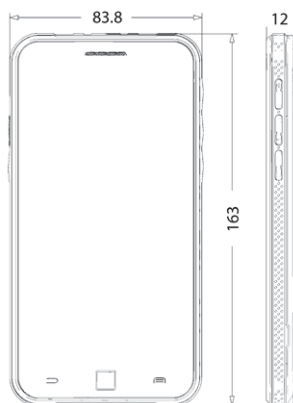

Abundant functions and features

- Android 5.0 OS, supports third party app
- 5.5" 1080p HD IPS screen display
- Supports location function by GPS, GLONASS

Dimensions

Units:mm

Specifications

	IPW200-P1HD	
System		
Operating System	Android 5.0 64bit OS	
Processor	Qualcomm 8 core 1.5GHz	
RAM	2GB	
Video		
Compression Format	H.264	
Image Resolution	Main stream: 1080p Secondary stream: D1	
Frame Rate	Main stream: 1080p@30fps Secondary stream: D1@25fps	
Bitrate	64Kbps - 8Mbps	
Dual Streams	Supported	
Caplion	Date&Time / Customized	
Audio		
Compression Format	G.711a / G.7221c / ADPCM / AMR	
Coding Rate	12Kbps - 64Kbps	
Audio Function	Bi-directional audio / AEC / Mixed audio recording / Dumb / Mute	
Display		
Size	5.5"	
Resolution	1920 x 1080	
Technology	IPS screen, visible under the sun	
Touch Screen	5 point touch, supports gloves mode	
Camera		
Main Camera	13MP, Auto focus, Flashlight, Snapshot	
Front Camera	8MP	
Network		
2G	GSM: B2 / B3 / B5 / B8 CDMA: BC0	
3G	WCDMA: B1 / B2 / B5 / B8 TD-SCDMA: B34 / B39 EVDO: BC0	
4G	FDD-LTE: B1 / B3 / B7 TD-LTE: B38 / B39 / B40 / B41	
Wi-Fi	802.11 b/g/n 2.4G	
Bluetooth	Bluetooth 4.0	
NFC	Supported	
Location Technology	GPS, GLONASS	
Storage		
ROM	16G	
External Memory	MicroSD (up to 128G)	
Interface		
Shortcut Button	PTT, Alarm	
Audio In / Out	Built-in Mic, Built-in Speaker, 1 x 3.5mm Stereo Earjack	
SIM	2 x Micro SIM slot	
Extension	1 x Private extension interface	
USB	1 x Micro USB2.0	
Protection		
Ingress Protection Rating	IP67	
Shock Protection	1.5 meters drop	
Battery		
Capacity	4000mAh	
Replaceable	Supported	
Built-in Camera Usage Time (Hours)	4G (on)	Screen on: Up to 5h Screen off: Up to 8h
	WIFI (on)	Screen on: Up to 4h Screen off: Up to 7h
	4G (off) / WIFI (off)	Screen on: Up to 6h Screen off: Up to 10.5h
External Camera (720p) Usage Time (Hours)	4G (on)	Screen on: Up to 2.3h Screen off: Up to 2.8h
	WIFI (on)	Screen on: Up to 2.1h Screen off: Up to 2.5h
	4G (off) / WIFI (off)	Screen on: Up to 2.4h Screen off: Up to 2.9h
External Camera (1080p) Usage Time (Hours)	4G (on)	Screen on: Up to 1.1h Screen off: Up to 1.4h
	WIFI (on)	Screen on: Up to 1h Screen off: Up to 1.3h
	4G (off) / WIFI (off)	Screen on: Up to 1.2h Screen off: Up to 1.4h
Mechanical		
Weight	237.7g (including battery)	
Dimensions	163mm x 83.8 x 12mm	
Accessories		
Standard	Power adapter, USB cable, Battery, Headset	
Optional	Additional battery, External battery module, Button / Badge camera, Ear-hook camera, DV adaptor	