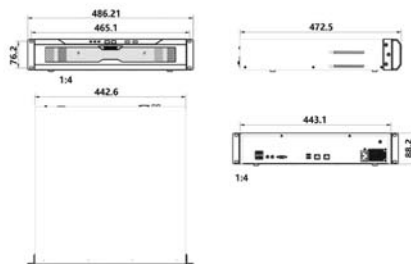

Dimensions

Units:mm

Specifications

	NVR2821-04009B/8HI	NVR2821-04016B/8HI	NVR2821-04032B/8HI
Video/Audio Input	9 channel	16 channel	32 channel
IP Camera Input	8MP(4K), 6MP, 5MP, 4MP, 3MP, 1080p, UXGA, 960p, 720p, XGA, SVGA, D1, CIF, QCIF		
Resolution	H.265 / H.264		
Compression	H.265 / H.264		
Protocols	Onvif, RTSP, KEDACOM		
Bit rate	4-4kpbs - 16384kpbs		
Incoming Bandwidth	90Mbps	160Mbps	320Mbps
Live Viewing			
Local Display	1 x HDMI, 1 x VGA, simultaneously output different content		
Multi Screen Display Local monitor(Main / Secondary):	1/1, 4/4, 1+5/1+5, 1+7/1+7, 9/9	1/1, 4/4, 1+5/1+5, 1+7/1+7, 9/9, 16/16	1/1, 4/4, 1+5/1+5, 1+7/1+7, 9/9, 16/16
Multi Screen Display Client	up to 4 screen simultaneously:		
	1 - 64 Multiple Layouts		
E-Map Function	Live Viewing in E-Map (V Station)		
	E-PTZ / Scheme (V Station)		
Recording			
Resolution	8MP(4K), 6MP, 5MP, 4MP, 3MP, 1080p, UXGA, 960p, 720p, XGA, SVGA, D1, CIF, QCIF		
Mode	Manual / Continuous / Schedule / Event (Pre / Post)		
Event Trigger	Supported		
Tag	Supported		
Reliability	Automatic Network Replenishment (ANR)		
Search & Playback			
Search Mode	Date and time (Calendar) / Event		
Resolution	8MP(4K), 6MP, 5MP, 4MP, 3MP, 1080p, UXGA, 960p, 720p, XGA, SVGA, D1, CIF, QCIF		
Playback(Local Monitor)	4 x 4K@30fps / 16 x 1080p@30fps		
Playback(Client)	up to 16 x 4K@30fps		
Synchronize Playback (Local Monitor)	4 x 4K@30fps / 16 x 1080p@30fps		
Synchronize Playback (Client)	up to 16 x 4K@30fps		
Function	Slow forward / Fast forward / Loop / Single frame / E-PTZ / Slice playback		
Storage			
Max. Internal HDDs	4 x 3.5" HDD		
RAID	Max. 32TB (up to 8TB/each) RAID 0/1/5/6/10		
External	IPSAN (iSCSI), up to 10 x IPSAN, Max. 100T (optional)		
Function	Disk group / Quota / Disk dormancy / Face pictures storage		
Audio			
Compression	G.711a / G.711u / ADPCM / G.722 / G.722.1c / AAC-LC		
Bit rate	32kbps - 64kbps		
Audio Function	Bi-directional audio / Dumb / Mute / Broadcasting		
Alarm			
Service Alarm Triggers	Alarm input / Video lost / Motion detection / Tampering / Guard line / Defocus / Scene change / Enter guard area / Exit guard area / Object left / Object removal / Gathering / Audio surge / Face matching		
System Alarm Triggers	Device disconnected / No disk / Disk error / IP Address conflict / Network disconnected / Low speed / Insufficient recording space / MAC address conflict / Insufficient Snapshot storage space		
Alarm Events	Snapshot / Recording / PTZ preset / Buzzer / Email / Link to Client / Alarm caption / Live view in first window / Link to TV Wall / Link to secondary screen / Full screen viewing		
AI			
Face Matching	Real-time / Post-event		
Search Mode	Date and time / Camera / Face image		
People Counting	Supported		
Maximum Number Of			
Recognitive Camera	Up to 8		
Face Picture Library	32 libraries Up to 50,000		
System			
Operating System	Embedded Linux		
User Management	Admin / User		
Log Management	User login / User operation / Alarm / Backup / Update		
Application Programming	V Station SDK		
Network			
Network Protocols	TCP/IP, UDP, HTTP, DHCP, DNS/DDNS, RTP/RTCP, RTSP, PPPoE, FTP, SMTP, VSIP, UPNP, SMTP, IPv4, IPv6 (optional)		
Viewer Software	CMS (NVR Station) / Web / iOS app / Android app		
Max. User Access	16 Users		
Output Bandwidth	256Mbps		
Function	NAT / Multiple network access / Packet loss recovery / Auto network organizing		
Network Test	Supported		
Interfaces			
Ethernet	3 x Gigabit network port, RJ45 interface		
Video Out	1 x HDMI (up to 3840 x 2160@60Hz) 1 x VGA (up to 1920 x 1080@60Hz)		
Audio In / Out	1 x RCA Line in / 1 x RCA Line out		
Control	1 x RS485, 1 x RS232		
USB	2 x USB2.0, 2 x USB3.0		
Environmental			
Operating Temperature	-10°C - 55°C / 14°F - 131°F		
Operating Humidity	10% - 85%		
Electrical			
Power	100 - 240V AC, 50 - 60Hz		
Power Consumption	Max. 150W (HDD not included)		
Mechanical			
Weight	13kg / 28.66lb (Gross Weight)		
Dimensions	443 x 461 x 88mm / 17.44" x 18.15" x 3.46"		