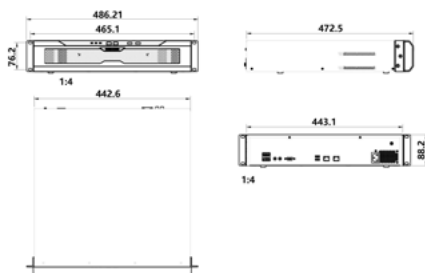

Dimensions

Units:mm

Specifications

	NVR2821-04009B/8LI	NVR2821-04016B/8LI	NVR2821-04032B/8LI
Video/Audio Input			
IP Camera Input	9 channel	16 channel	32 channel
Resolution	8MP(4K), 6MP, 5MP, 4MP, 3MP, 1080p, UXGA, 960p, 720p, XGA, SVGA, D1, CIF, QCIF		
Compression	H.265 / H.264		
Protocols	Onvif, RTSP, KEDACOM		
Bit rate	64kbps ~ 16384kbps		
Incoming Bandwidth	90Mbps	160Mbps	320Mbps
Live Viewing			
Local Display	1 x HDMI, 1 x VGA, simultaneously output different content		
Multi Screen Display Local monitor	1/1, 4/4, 1+5/1+5, 1+7/1+7, 9/9	1/1, 4/4, 1+5/1+5, 1+7/1+7, 9/9, 16/16	1/1, 4/4, 1+5/1+5, 1+7/1+7, 9/9, 16/16
(Main / Secondary):			
Multi Screen Display	up to 4 screen simultaneously:		
Client	1 ~ 64 Multiple Layouts		
E-Map	Live Viewing in E-Map (V Station)		
Function	E-PTZ / Scheme (V Station)		
Recording			
Resolution	8MP(4K), 6MP, 5MP, 4MP, 3MP, 1080p, UXGA, 960p, 720p, XGA, SVGA, D1, CIF, QCIF		
Mode	Manual / Continuous / Schedule / Event (Pre / Post)		
Event Trigger	Supported		
Tag	Supported		
Reliability	Automatic Network Replenishment (ANR)		
Search & Playback			
Search Mode	Date and time (Calendar) / Event		
Resolution	8MP(4K), 6MP, 5MP, 4MP, 3MP, 1080p, UXGA, 960p, 720p, XGA, SVGA, D1, CIF, QCIF		
Playback(Local Monitor)	4 x 4K@30fps / 16 x 1080p@30fps		
Playback(Client)	up to 16 x 4K@30fps		
Synchronize Playback (Local Monitor)	4 x 4K@30fps / 16 x 1080p@30fps		
Synchronize Playback (Client)	up to 16 x 4K@30fps		
Function	Slow forward / Fast forward / Loop / Single frame / E-PTZ / Slice playback		
Storage			
Max. Internal HDDs	4 x 3.5" HDD		
RAID	Max. 32TB (up to 8TB/each)		
External	RAID 0/1/5/6/10		
Function	iPSAN (iSCSI), up to 10 x iPSAN, Max. 100T (optional)		
Function	Disk group / Quota / Disk dormancy / Face pictures storage		
Audio			
Compression	G.711a / G.711u / ADPCM / G.722 / G.722.1c / G.726		
Bit rate	32kbps ~ 64kbps		
Audio Function	Bi-directional audio / Dumb / Mute / Broadcasting		
Alarm			
Service Alarm Triggers	Alarm input / Video lost / Motion detection / Tampering / Guard line / Defocus / Scene change / Enter guard area / Exit guard area / Object left / Object removal / Gathering / Audio surge / Face matching		
System Alarm Triggers	Device disconnected / No disk / Disk error / IP Address conflict / Network disconnected / Low speed / Insufficient recording space / MAC address conflict / Insufficient Snapshot storage space		
Alarm Events	Snapshot / Recording / PTZ preset / Buzzer / Email / Link to Client / Alarm caption / Live view in first window / Link to TV Wall / Link to secondary screen / Full screen viewing		
AI			
Face Matching	Real-time / Post-event		
Search Mode	Date and time / Camera / Face image		
Recognitive Camera Channel	Up to 8		
Face Recognition Access			
Control Terminal Channel	Up to 9	Up to 16	Up to 32
People Counting Sensor Channel	Up to 9	Up to 16	Up to 32
LPR Camera Channel	Up to 4		
Face picture Library	64 libraries		
LPR Library	Up to 1,000 (6000 face comparison library optional)		
System			
Operating System	Embedded Linux		
User Management	Admin / User		
Log Management	User login / User operation / Alarm / Backup / Update		
Application Programming	V Station SDK		
Network			
Network Protocols	TCP/IP, UDP, HTTP, DHCP, DNS/DDNS, RTP/RTCP, RTSP, PPPoE, FTP, SNMP, VSIP, UPNP, SMTP, IPv4, IPv6 (optional)		
Viewer Software	CMS (NVR Station) / Web / iOS app / Android app		
Max. User Access	16 Users		
Output Bandwidth	256Mbps		
Function	NAT / Multiple network access / Packet loss recovery / Auto network organizing		
Network Test	Supported		
Interfaces			
Ethernet	3 x Gigabit network port, RJ45 interface		
Video Out	1 x HDMI (up to 3840 x 2160@60Hz)		
Audio In / Out	1 x VGA (up to 1920 x 1080@60Hz)		
Control	1 x RCA Line in / 1 x RCA Line out		
USB	1 x RS485, 1 x RS232		
USB	2 x USB2.0, 2 x USB3.0		
Environmental			
Operating Temperature	-10°C ~ 55°C / 14°F ~ 131°F		
Operating Humidity	10% ~ 85%		
Electrical			
Power	100 ~ 240V AC, 50 ~ 60Hz		
Power Consumption	Max. 150W (HDD not included)		
Mechanical			
Weight	13kg / 28.66lb (Gross Weight)		
Dimensions	443 x 461 x 88mm / 17.44" x 18.15" x 3.46"		