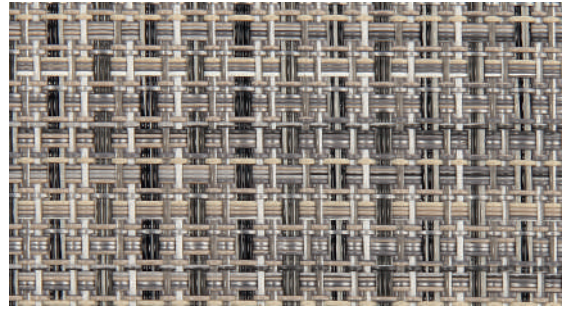

COMBO

ASPEN

COSMOS

HARMONY