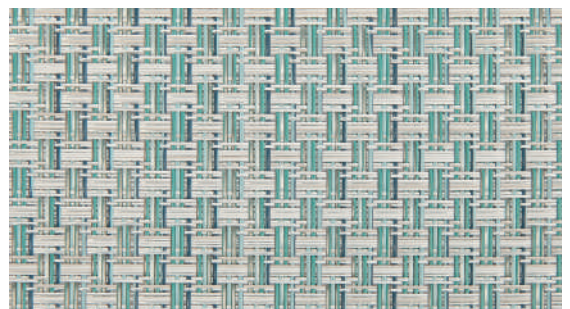

GRAPH

ENIGMA

MAGNA

LINO

AQUA