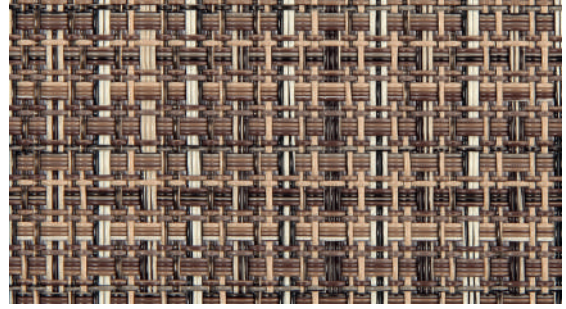

COMBO

COPPER

COSMOS

HARMONY