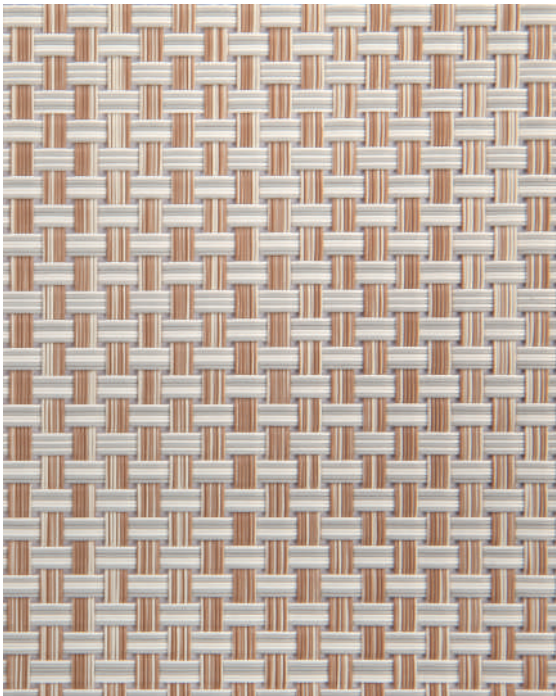

MATRIX

CARBON

CAROB

CHOCOLATE

HORIZON

FOREST

TAUPE

BEIGE