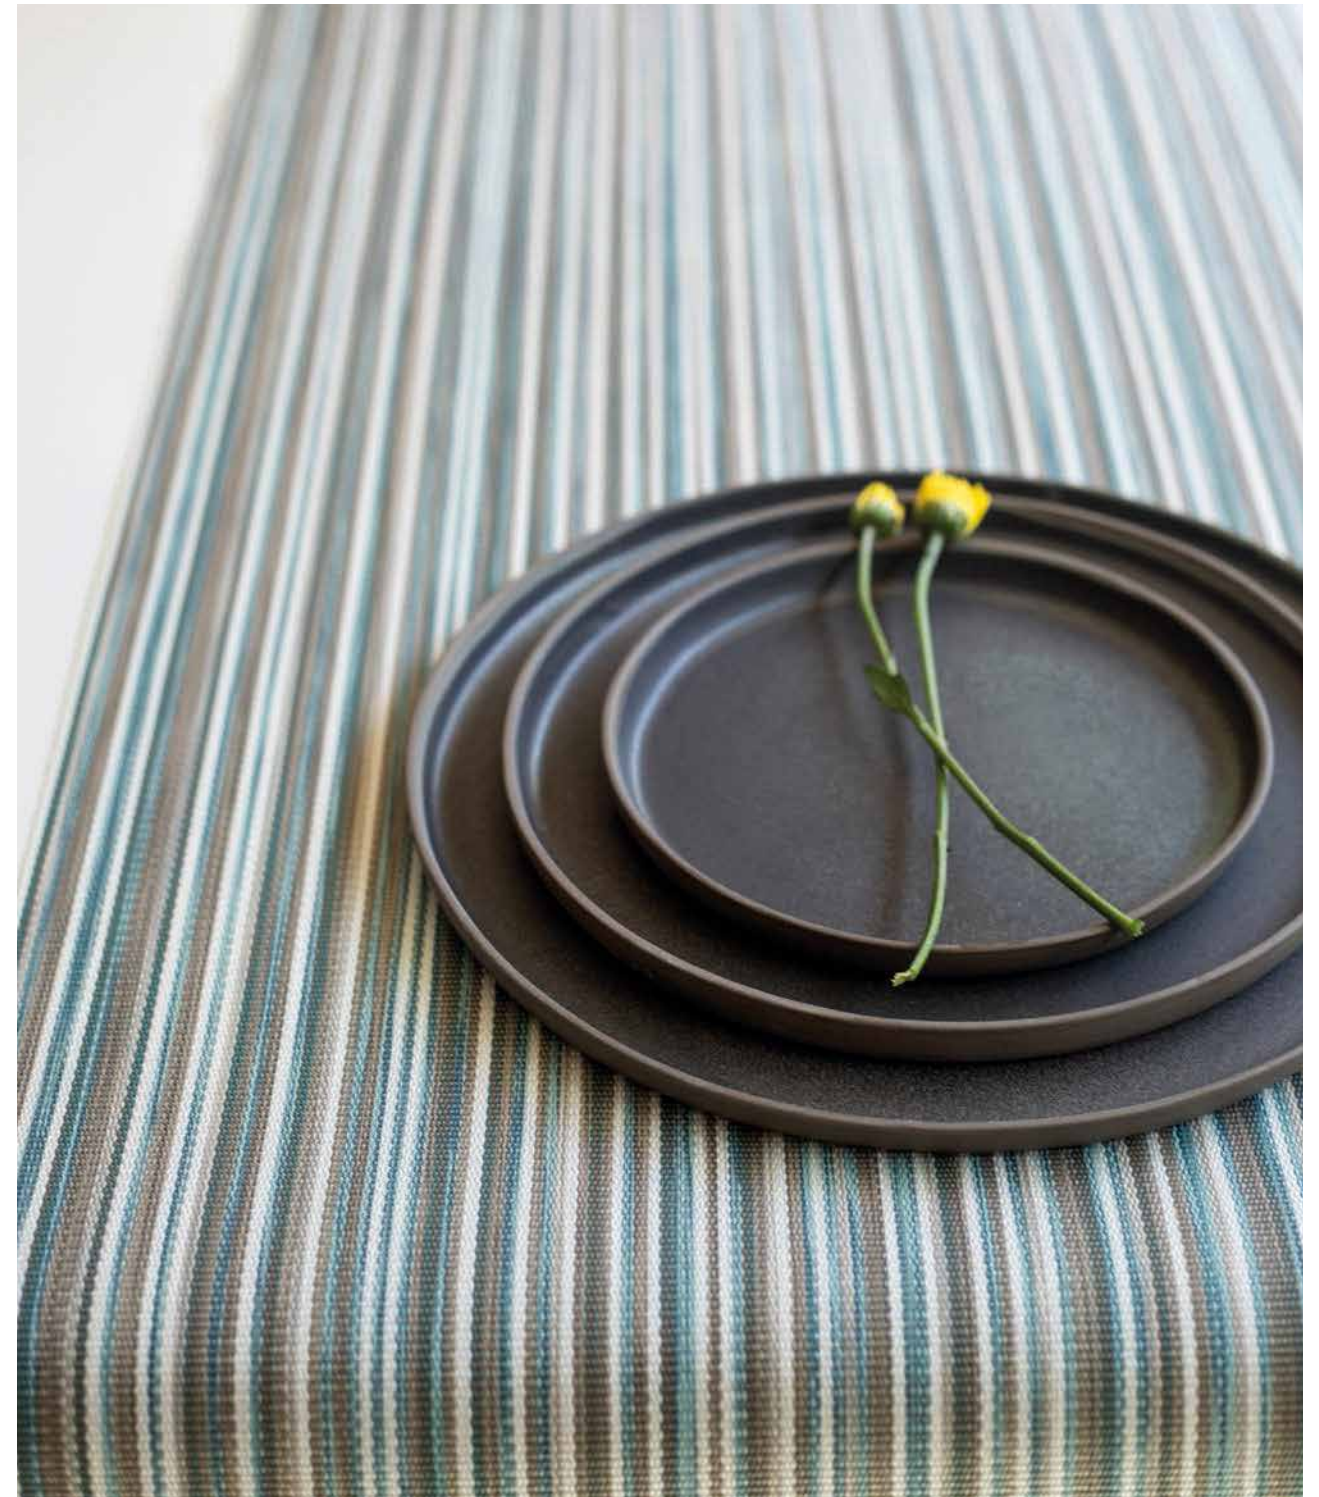

Runners

STRIPE Willow