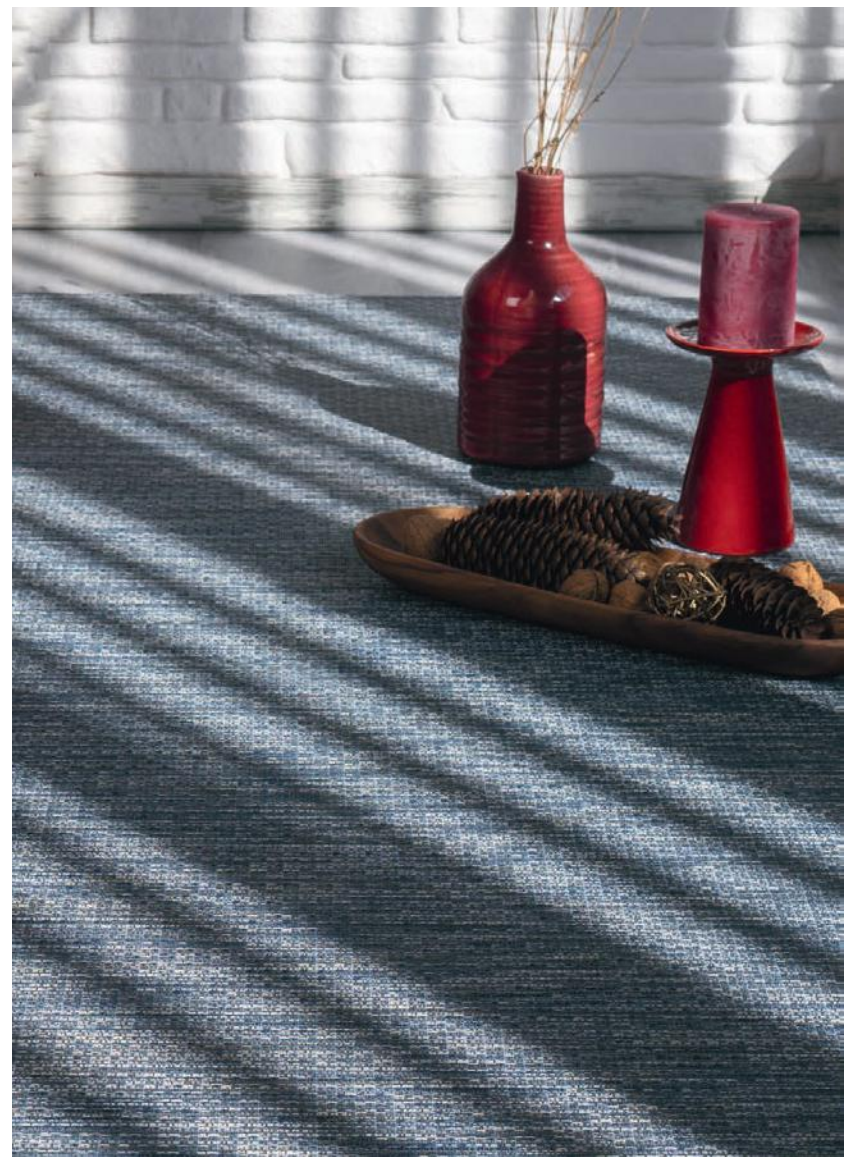

dinnerdesign[®]
TABLE | FLOOR

TIMELESS CHIC

www.dinnerdesign.com.tr

↑ CHROMA Cinnamon
← HARMONY Purple

dinnerdesign

↑ TWEED Emerald (Bottom), STRIPE Willow (Right), LINO Aqua (Left)
← FENCE Cobalt

SATEEN Etna ↑
FENCE Tumeric →

↑ HORIZON Bamboo, HORIZON Safran, HORIZON Beige, HORIZON Iron
← CHROMA Clay

GRAPH Rhino ↑
GRAPH Rhino →

HARMONY Rose

HARMONY Corn

↑ CHROMA Space
← STRIPE Jungle (TrayMat), CHROMA Powder (FloorMat)

NOVA Goldfish [Placemat], CHROMA Clay [Coaster] ↑
ORION Coffee →