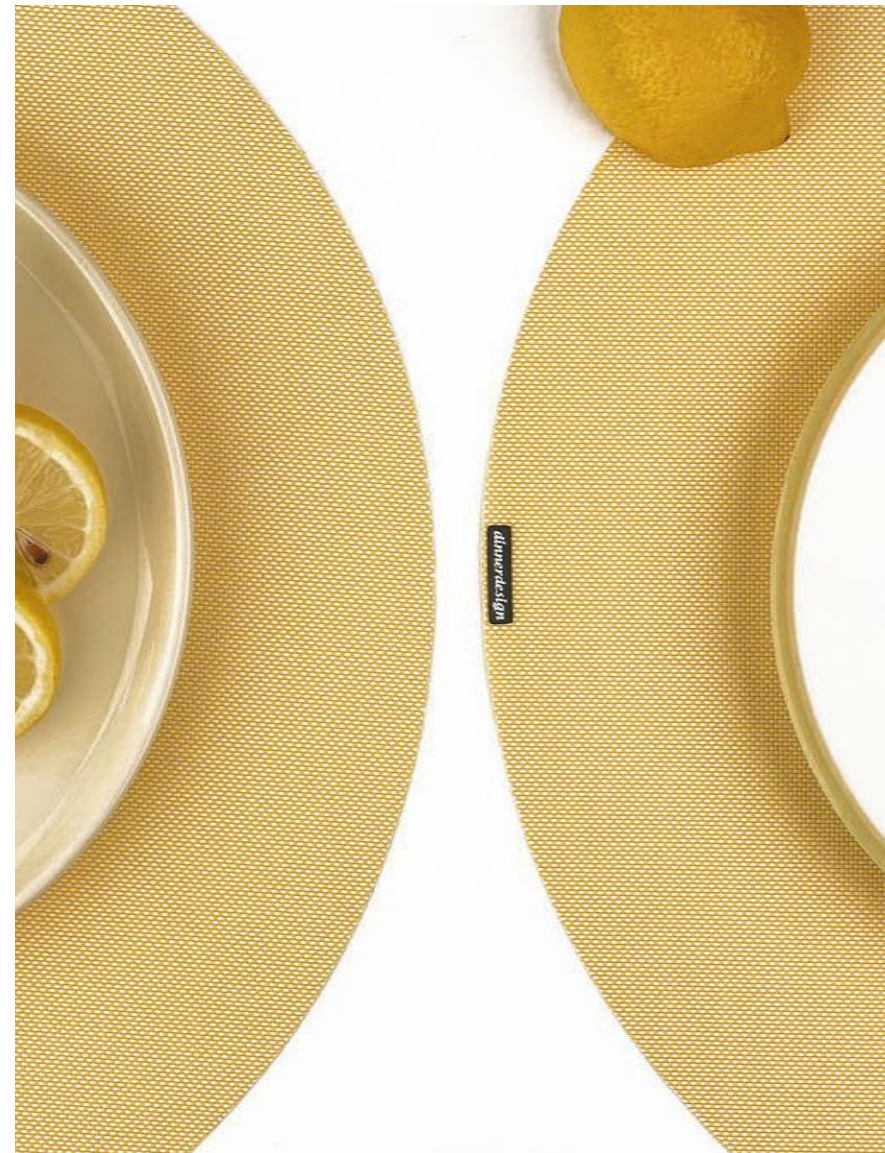

dinnerdesign[®]
TABLE | FLOOR

TIMELESS CHIC

www.dinnerdesign.com.tr

↑ CHROMA Cinnamon
← HARMONY Purple

dinnerdesign

↑ TWEED Emerald (Bottom), STRIPE Willow (Right), LINO Aqua (Left)
← FENCE Cobalt

SATEEN Etna ↑
FENCE Tumeric →

↑ HORIZON Bamboo, HORIZON Safran, HORIZON Beige, HORIZON Iron
← CHROMA Clay

GRAPH Rhino ↑
GRAPH Rhino →

HARMONY Rose

HARMONY Corn

↑ CHROMA Space
← STRIPE Jungle (TrayMat), CHROMA Powder (FloorMat)

NOVA Goldfish [Placemat], CHROMA Clay [Coaster] ↑
ORION Coffee →