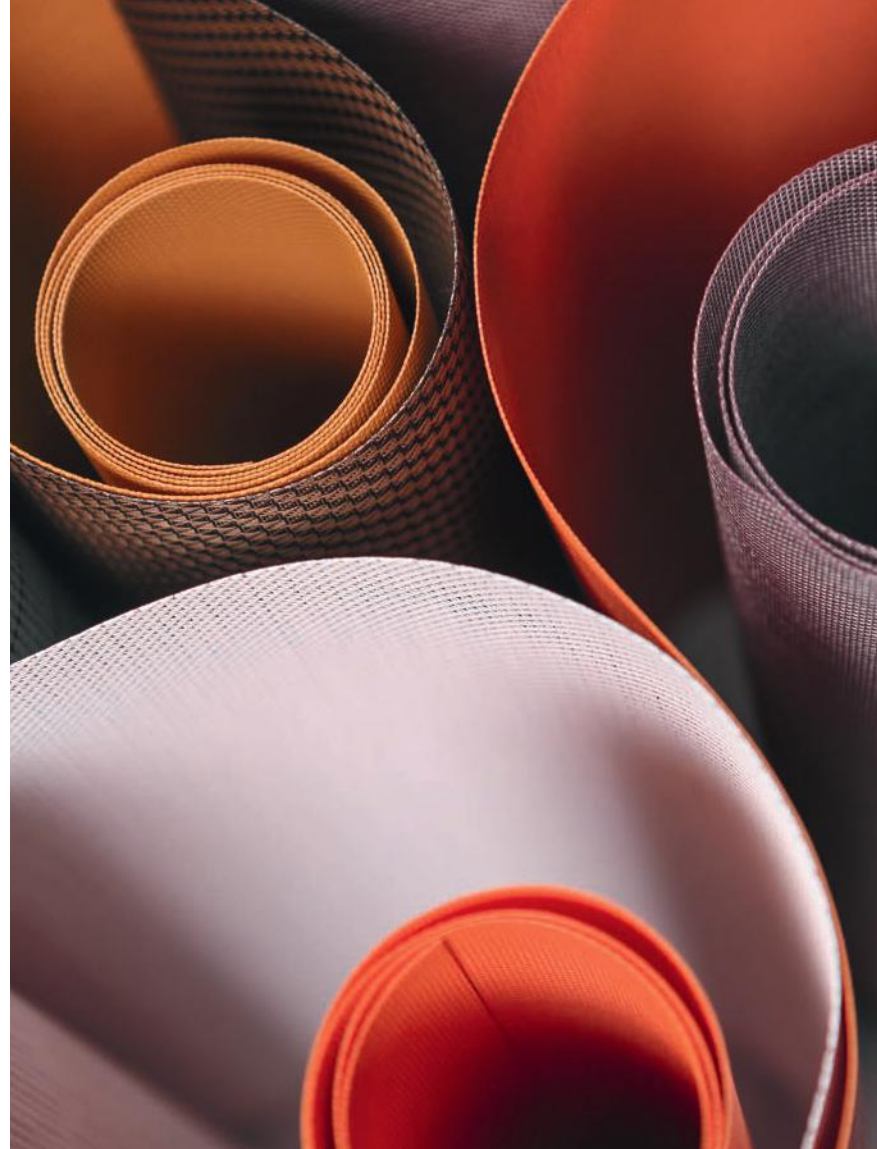

dinnerdesign[®]
TABLE | FLOOR

TIMELESS CHIC

www.dinnerdesign.com.tr

↑ CHROMA Cinnamon
← HARMONY Purple

dinnerdesign

↑ TWEED Emerald (Bottom), STRIPE Willow (Right), LINO Aqua (Left)
← FENCE Cobalt

SATEEN Etna ↑
FENCE Tumeric →

↑ HORIZON Bamboo, HORIZON Safran, HORIZON Beige, HORIZON Iron
← CHROMA Clay

GRAPH Rhino ↑
GRAPH Rhino →

HARMONY Rose

HARMONY Corn

↑ CHROMA Space
← STRIPE Jungle (TrayMat), CHROMA Powder (FloorMat)

NOVA Goldfish [Placemat], CHROMA Clay [Coaster] ↑
ORION Coffee →