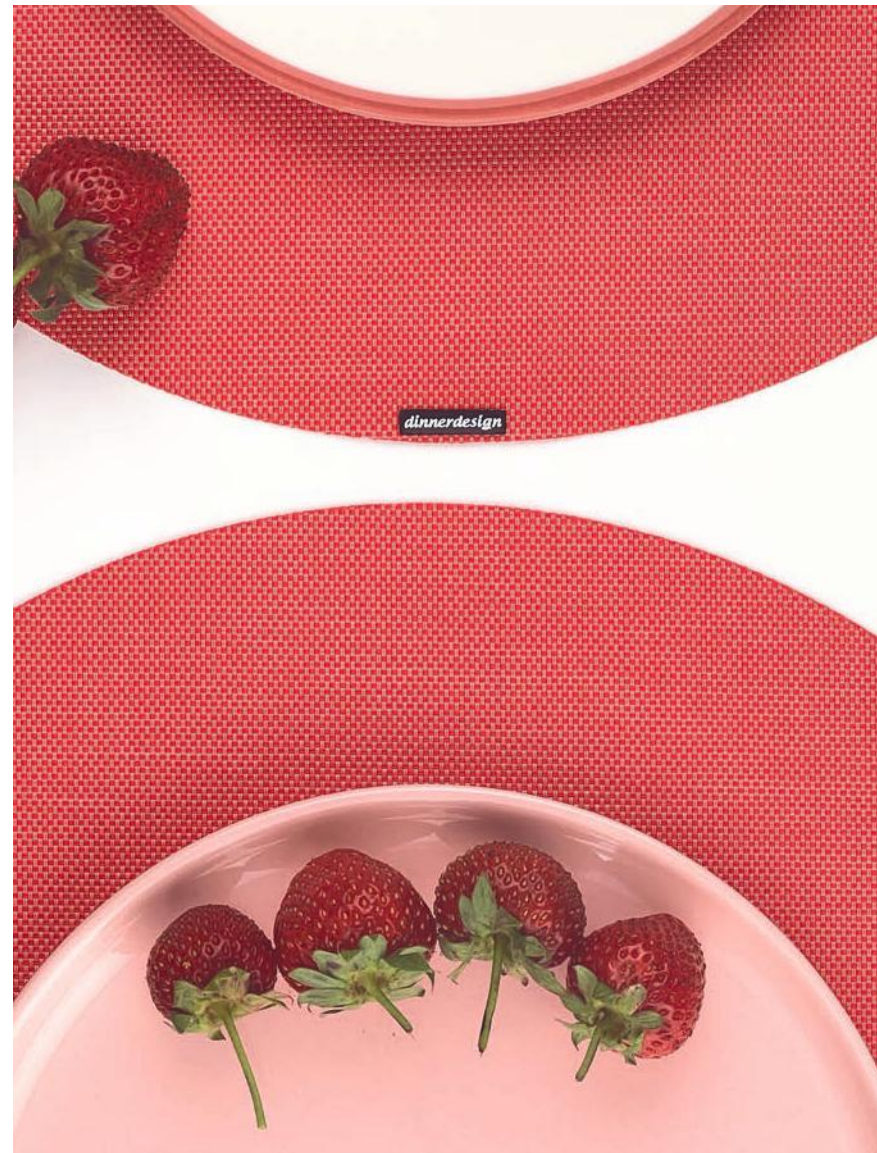

dinnerdesign[®]
TABLE | FLOOR

TIMELESS CHIC

www.dinnerdesign.com.tr

↑ CHROMA Cinnamon
← HARMONY Purple

dinnerdesign

↑ TWEED Emerald (Bottom), STRIPE Willow (Right), LINO Aqua (Left)
← FENCE Cobalt

SATEEN Etna ↑
FENCE Tumeric →

↑ HORIZON Bamboo, HORIZON Safran, HORIZON Beige, HORIZON Iron
← CHROMA Clay

GRAPH Rhino ↑
GRAPH Rhino →

HARMONY Rose

HARMONY Corn

↑ CHROMA Space
← STRIPE Jungle (TrayMat), CHROMA Powder (FloorMat)

NOVA Goldfish [Placemat], CHROMA Clay [Coaster] ↑
ORION Coffee →