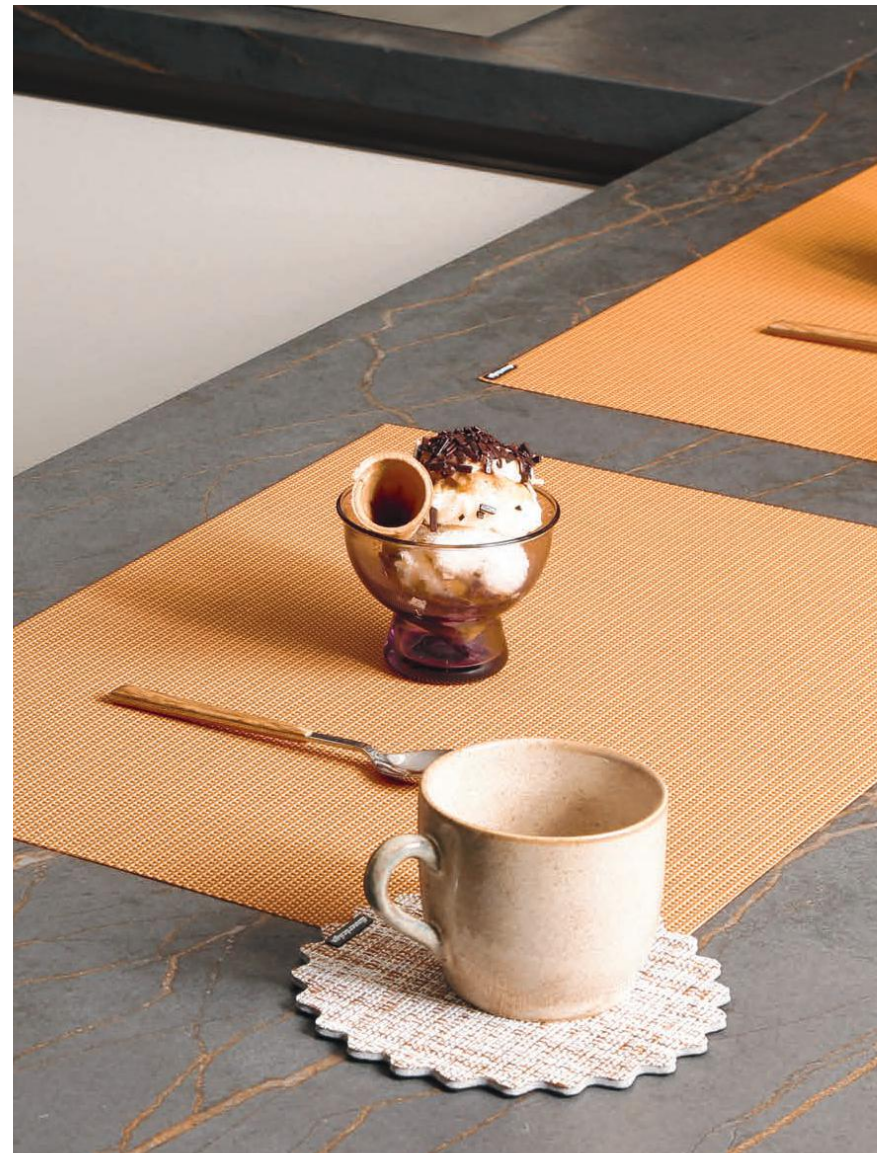

dinnerdesign[®]
TABLE | FLOOR

TIMELESS CHIC

www.dinnerdesign.com.tr

↑ CHROMA Cinnamon
← HARMONY Purple

dinnerdesign

↑ TWEED Emerald (Bottom), STRIPE Willow (Right), LINO Aqua (Left)
← FENCE Cobalt

SATEEN Etna ↑
FENCE Tumeric →

↑ HORIZON Bamboo, HORIZON Safran, HORIZON Beige, HORIZON Iron
← CHROMA Clay

GRAPH Rhino ↑
GRAPH Rhino →

HARMONY Rose

HARMONY Corn

↑ CHROMA Space
← STRIPE Jungle (TrayMat), CHROMA Powder (FloorMat)

NOVA Goldfish [Placemat], CHROMA Clay [Coaster] ↑
ORION Coffee →