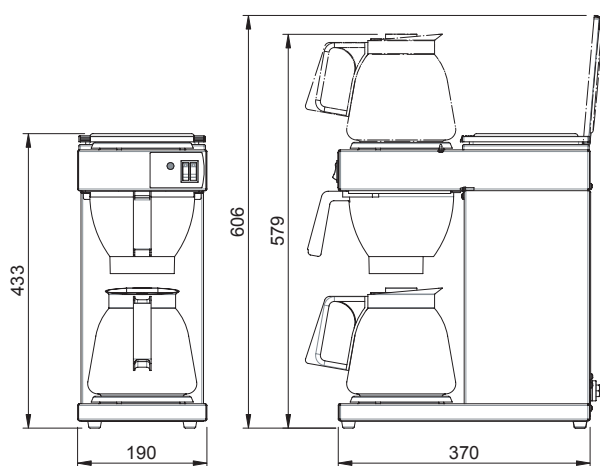

Excelso

Excelso T

Excelso Tp

IN SUMMARY

MANUAL FILLING

- + 2 self-regulating hot plates
- + Hot plates that can be used separately
- + Dry-boil protection

EASY TO USE

- + Easy to operate
- + Easy to clean
- + The Excelso T and Tp maker are designed to brew coffee directly into a thermos jug.

EVERYTHING IS POSSIBLE

- + Excelso with your own logo, prices upon request

| MODEL | Excelso | Excelso T | Excelso Tp |
|-------------------------|--|--|----------------------------|
| Article number | 10380 | 10385 | 10390 |
| Standard equipped with | 1 glass jug (1.8 ltr. / approx. 14 cups) | 1 thermos jug (2.0 ltr. / approx. 16 cups) | - |
| Hour capacity | 18 ltr. / approx. 144 cups | 18 ltr. / approx. 144 cups | 18 ltr. / approx. 144 cups |
| Brewing time | approx. 5 - 6 min. | approx. 6 - 7 min. | approx. 6 - 7 min. |
| Electrical connection | 1N~220-240V/50Cy/2250W | 1N~220-240V/50Cy/2100W | 1N~220-240V/50Cy/2100W |
| Dimensions: HxDxW in mm | 190 x 370 x 433 | 190 x 370 x 477 | 190 x 370 x 582 |
| Filter paper (01088) | 90/250 | 90/250 | 90/250 |

EXCELSO

Dimensions in mm.

EXCELSO T

EXCELSO T