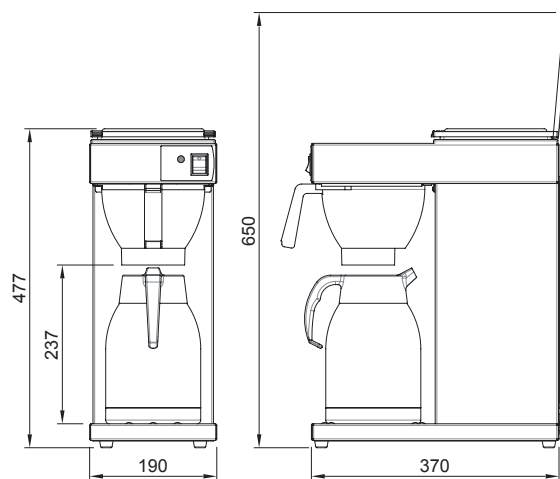

EVERYTHING IS POSSIBLE

- + Excelso with your own logo, prices upon request

| MODEL | Excelso | Excelso T | Excelso Tp |
|-------------------------|--|--|----------------------------|
| Article number | 10380 | 10385 | 10390 |
| Standard equipped with | 1 glass jug (1.8 ltr. / approx. 14 cups) | 1 thermos jug (2.0 ltr. / approx. 16 cups) | - |
| Hour capacity | 18 ltr. / approx. 144 cups | 18 ltr. / approx. 144 cups | 18 ltr. / approx. 144 cups |
| Brewing time | approx. 5 - 6 min. | approx. 6 - 7 min. | approx. 6 - 7 min. |
| Electrical connection | 1N~220-240V/50Cy/2250W | 1N~220-240V/50Cy/2100W | 1N~220-240V/50Cy/2100W |
| Dimensions: HxDxW in mm | 190 x 370 x 433 | 190 x 370 x 477 | 190 x 370 x 582 |
| Filter paper (01088) | 90/250 | 90/250 | 90/250 |

EXCELSO

Dimensions in mm.

EXCELSO T

EXCELSO T