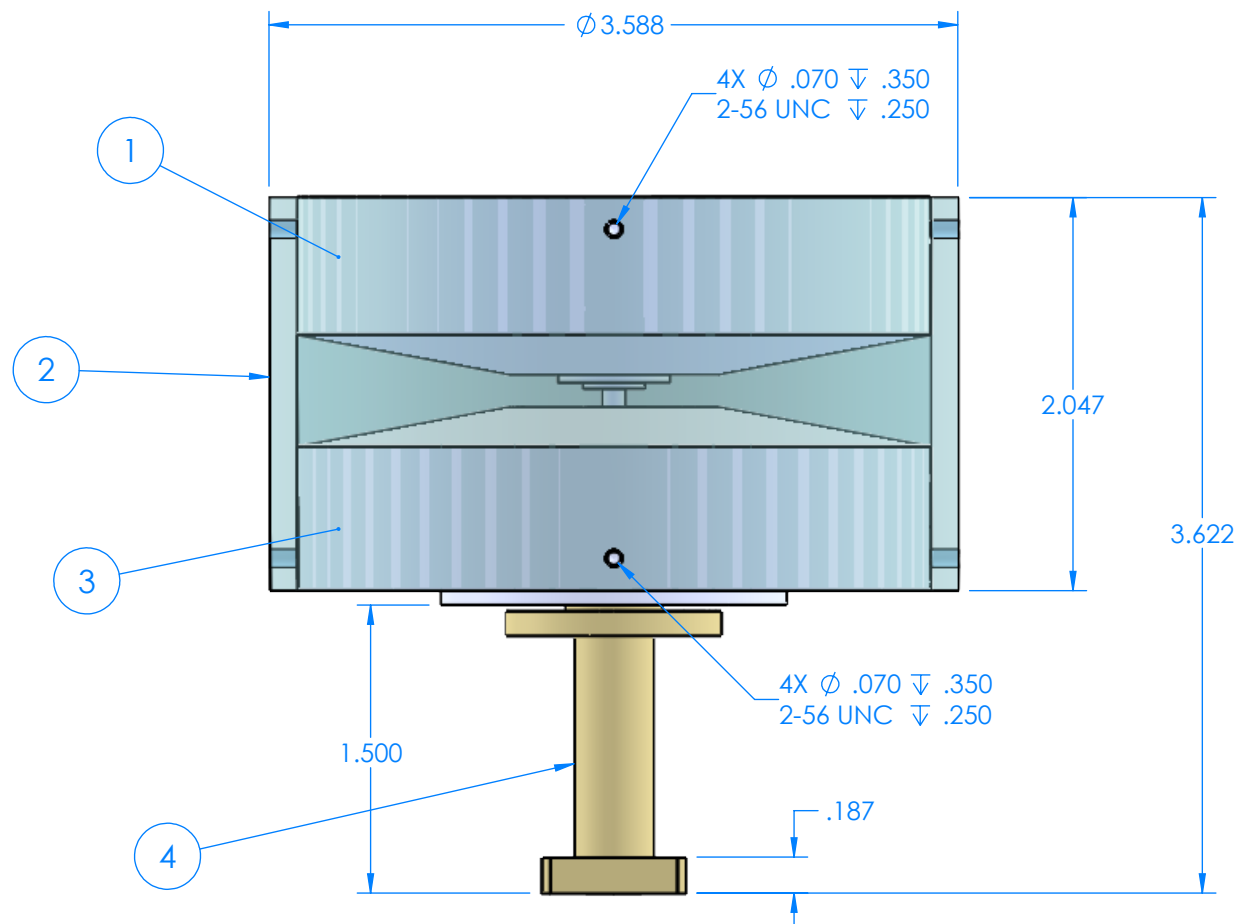

REVISIONS			
REV	DESCRIPTION	DATE	APPROVED
-	-	-	-

FREQUENCY RANGE: 26.5-32GHz

ITEM NO.	PART NUMBER	QTY.
1	267A-28.5_599_TOP_24328	1
2	267A-28.5_599_SLEEVE_24327	1
3	267A-28.5_599_BOTTOM_24326	1
4	284A-328-381-599_21104	1
5	Polarizer Card_WR-28_28.5GHz	1

DECIMALS: XXXX ±.0005 XXX ±.005 XX ±.01	ANGLES: ±.5 DEGREE	THIRD ANGLE PROJECTION	DRAWN: JV 10-17-18	CHECKED: MS 10-17-18	ENG: MS 10-17-18	MATL: 6061 T6 ALUMINUM	TITLE: Millimeter Wave Products Inc.	SIZE: A	DWG. NO. 267A-28.5_599_OUTLINE_24330	REV: -
SCALE: 1:2							WEIGHT:		SHEET 1 OF 1	