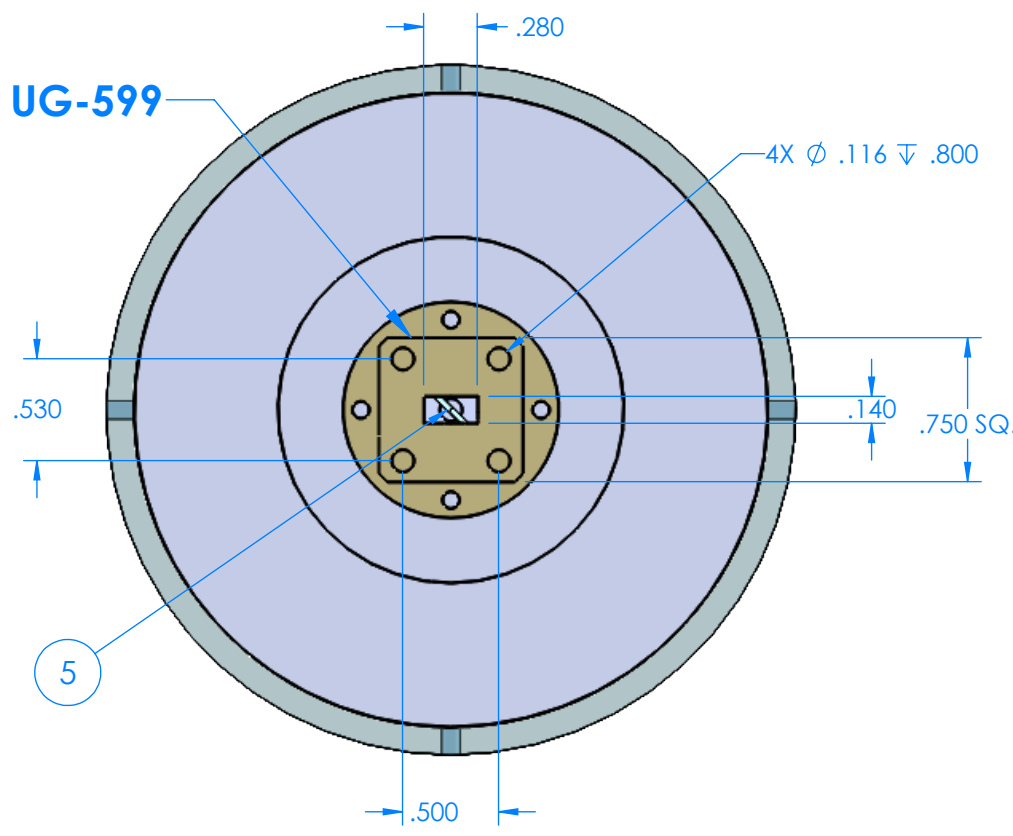

REVISIONS			
REV	DESCRIPTION	DATE	APPROVED
-	-	-	-

FREQUENCY RANGE: 26.5-32GHz

ITEM NO.	PART NUMBER	QTY.
1	267A-28.5_599_TOP_24328	1
2	267A-28.5_599_SLEEVE_24327	1
3	267A-28.5_599_BOTTOM_24326	1
4	284A-328-381-599_21104	1
5	Polarizer Card_WR-28_28.5GHz	1

DECIMALS: XXXX ±.0005 XXX ±.005 XX ±.01	ANGLES: ±.5 DEGREE	THIRD ANGLE PROJECTION	DRAWN: JV 10-17-18	CHECKED: MS 10-17-18	ENG: MS 10-17-18	MATL: 6061 T6 ALUMINUM	TITLE: Millimeter Wave Products Inc.	SIZE: A	DWG. NO. 267A-28.5_599_OUTLINE_24330	REV: -
SCALE: 1:2							WEIGHT:		SHEET 1 OF 1	