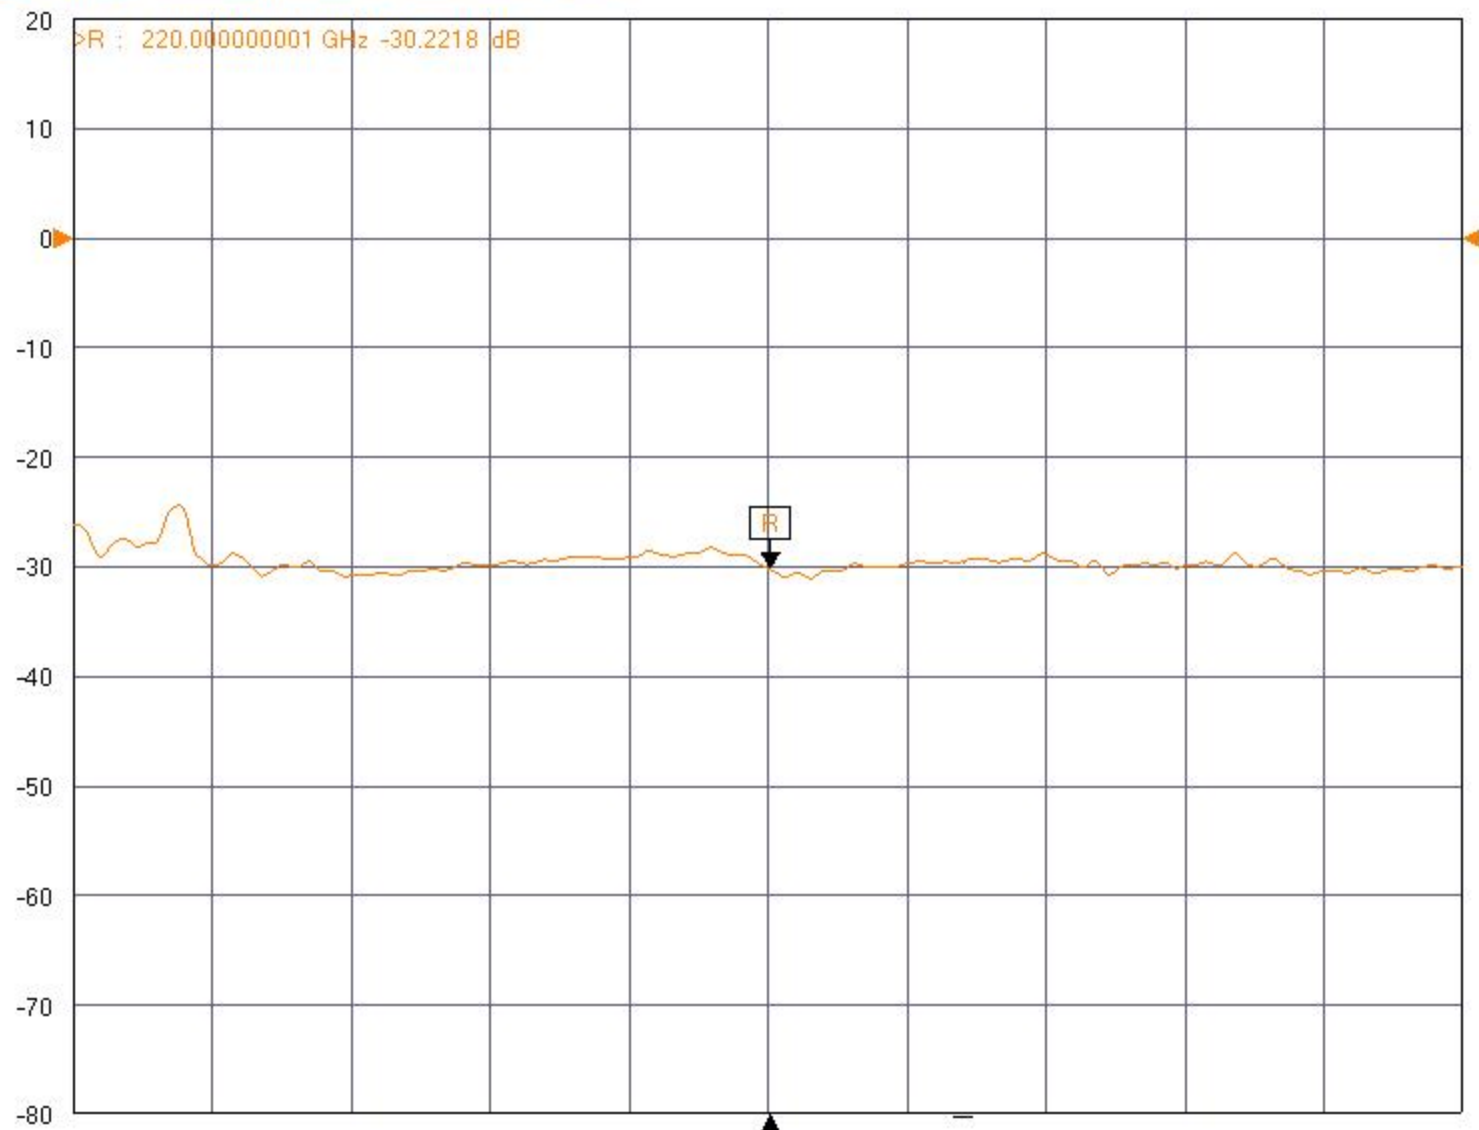

▶ Tr1 [D/M] S21 Trans LogM RefLvl: 0 dB Res: 10 dB/Div

▶ **Tr1** [D/M] S21 Trans LogM RefLvl: 0 dB Res: 10 dB/Div

▶ **Tr1** [D/M] S21 Trans LogM RefLvl: 0 dB Res: 10 dB/Div

▶ Tr1 [D/M] S21 Trans LogM RefLvl: 0 dB Res: 10 dB/Div

▶ **Tr1** [D/M] S21 Trans LogM RefLvl: 0 dB Res: 10 dB/Div

▶ **Tr1** [D/M] S21 Trans LogM RefLvl: 0 dB Res: 10 dB/Div

▶ **Tr1** [D/M] S21 Trans LogM RefLvl: 0 dB Res: 10 dB/Div