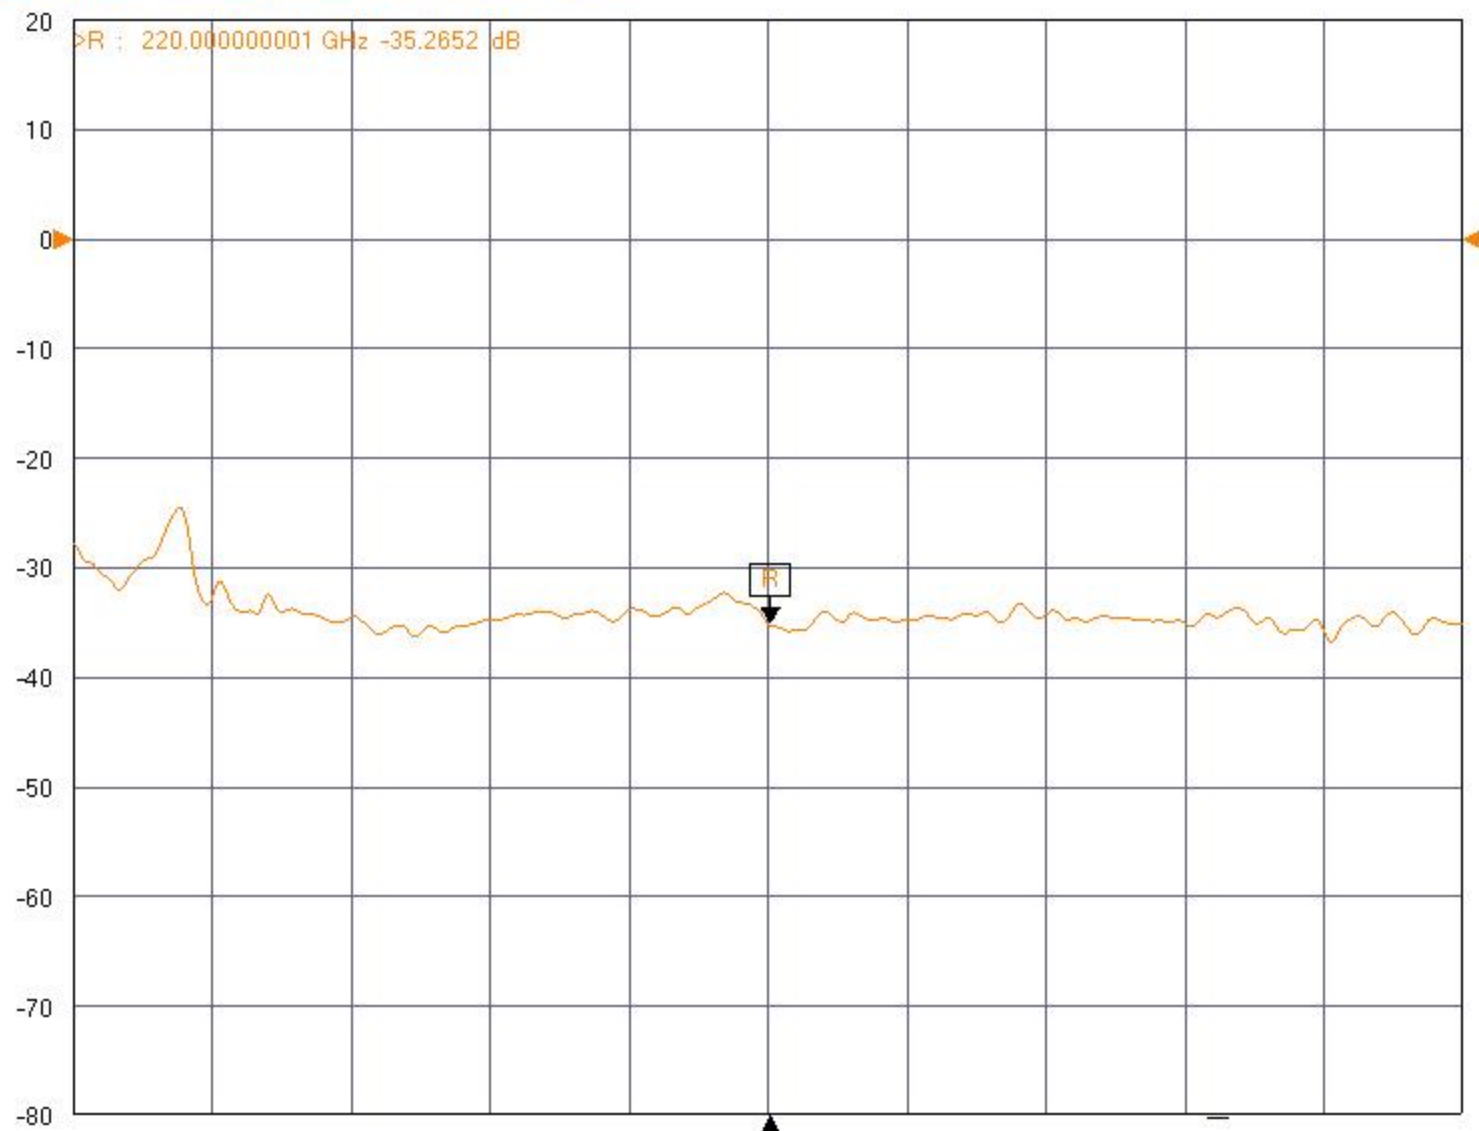

▶ Tr1 [D/M] S21 Trans LogM RefLvl: 0 dB Res: 10 dB/Div

▶ **Tr1** [D/M] S21 Trans LogM RefLvl: 0 dB Res: 10 dB/Div

▶ **Tr1** [D/M] S21 Trans LogM RefLvl: 0 dB Res: 10 dB/Div

▶ Tr1 [D/M] S21 Trans LogM RefLvl: 0 dB Res: 10 dB/Div

▶ **Tr1** [D/M] S21 Trans LogM RefLvl: 0 dB Res: 10 dB/Div

▶ **Tr1** [D/M] S21 Trans LogM RefLvl: 0 dB Res: 10 dB/Div

▶ **Tr1** [D/M] S21 Trans LogM RefLvl: 0 dB Res: 10 dB/Div