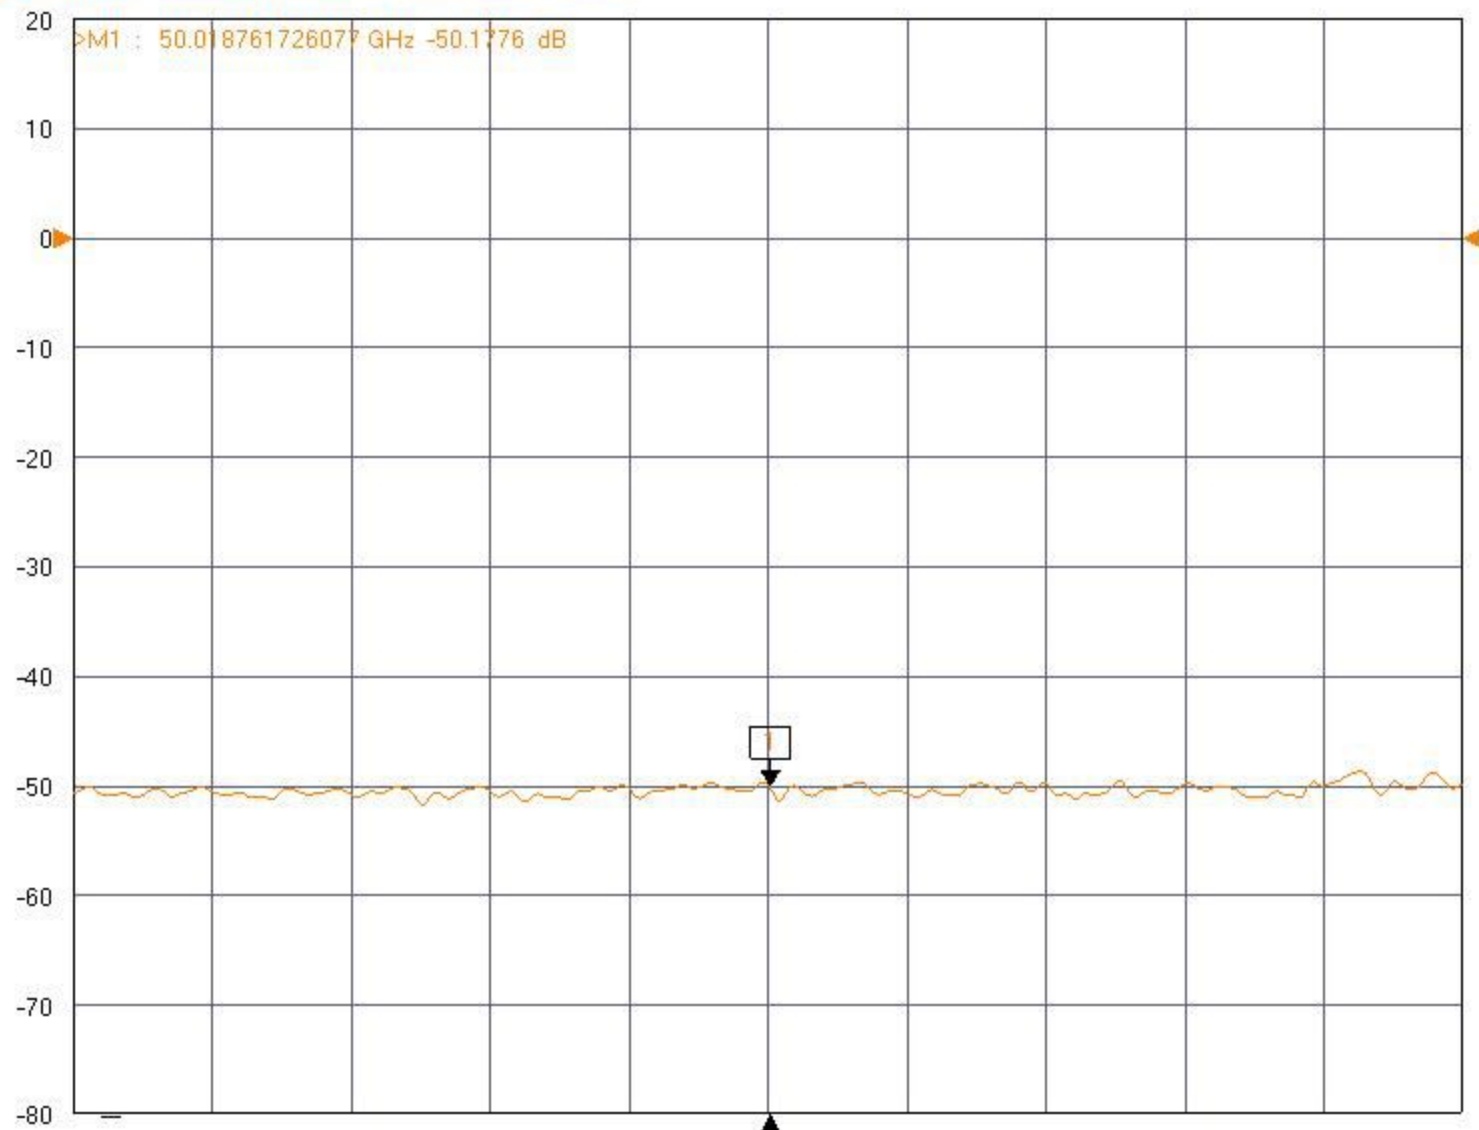

▶ **Tr1** [D/M] S21 Trans LogM RefLvl: 0 dB Res: 10 dB/Div

▶ **Tr1** [D/M] S21 Trans LogM RefLvl: 0 dB Res: 10 dB/Div

▶ **Tr1** [D/M] S21 Trans LogM RefLvl: 0 dB Res: 10 dB/Div

▶ **Tr1** S21 Trans LogM RefLvl: 0 dB Res: 10 dB/Div

▶ **Tr1** [D/M] S21 Trans LogM RefLvl: 0 dB Res: 10 dB/Div