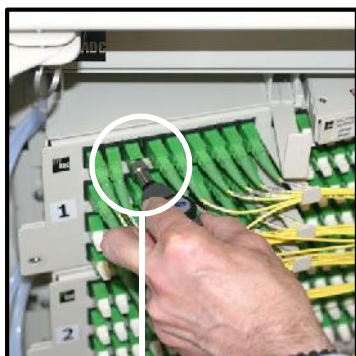

Video microscope for fiberoptic connector inspection

The ergonomically-designed DI-1000 connects directly to your PC through the computer's USB2.0 port. Powered by the USB connection, it features easy single finger focusing, a built-in image freeze/capture button, and detectable resolution to 0.5µm.

The DI-1000 includes our free ConnectorView (standard) software, providing image display, image capture, digital zoom, and basic analysis tools.

Pass/Fail analysis and reporting features can be added with our optional ConnectorView Plus software.

Features

- Convenient image capture button
- Connect to your smartphone with the optional DI-1000-WIFI adapter
- Digital zoom
- Inspect patchcord and adapter bulkhead connectors

Add Pass/Fail analysis and reporting with our optional ConnectorView Plus software.

➔ Specifications

Field of View	~425µm x 320µm
Resolution	0.5µm detectable
Operating Temperature	0°C to 50°C
Storage Temperature	-20°C to 70°C
Focus	Manual adjustment, 2mm max travel
Dimensions	35mm diameter x 175mm length (without tip)
Light Source	Blue LED
Power Supply	USB port of PC