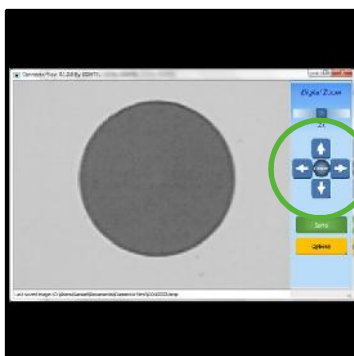

Video microscope for fiberoptic connector inspection

The ergonomically-designed DI-1000 connects directly to your PC through the computer's USB2.0 port. Powered by the USB connection, it features easy single finger focusing, a built-in image freeze/capture button, and detectable resolution to 0.5µm.

The DI-1000 includes our free ConnectorView (standard) software, providing image display, image capture, digital zoom, and basic analysis tools.

Pass/Fail analysis and reporting features can be added with our optional ConnectorView Plus software.

Features

- Convenient image capture button
- Connect to your smartphone with the optional DI-1000-WIFI adapter
- Digital zoom
- Inspect patchcord and adapter bulkhead connectors