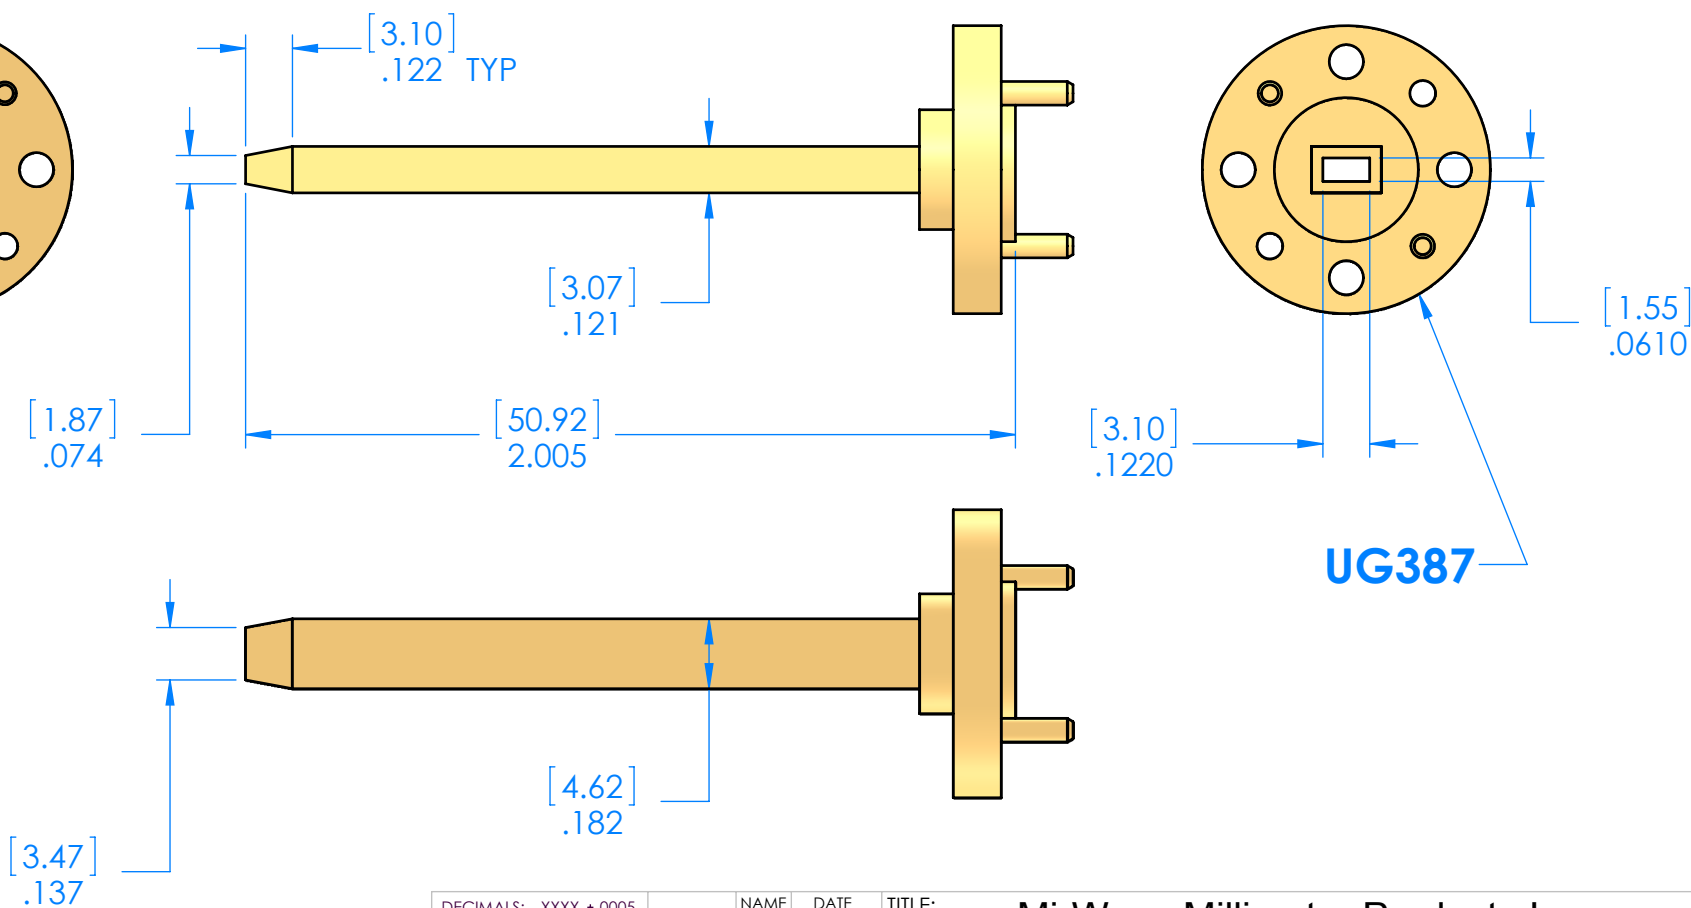

DETAIL A
SCALE 6:1

UG387

DECIMALS: XXXX ±.0005
 XXX ±.005
 XX ±.01
 ANGLES: ± .5 DEGREE

	NAME	DATE
DRAWN	JV	4-15-15
CHECKED	MS	4-15-15
ENG	MS	4-15-15

MATL:
-

TITLE: Mi-Wave Millimeter Products Inc.		REV
SIZE: A	DWG. NO. WR-12 PROBE OUTLINE	
SCALE: 1:1	WEIGHT:	SHEET 1 OF 1