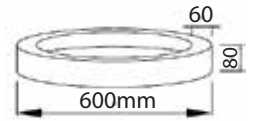

Napoli - Ø60cm Lineer Sarkıt 45W