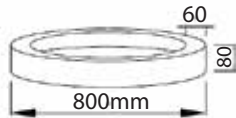

Napoli - Ø80cm Lineer Sarkıt 55W