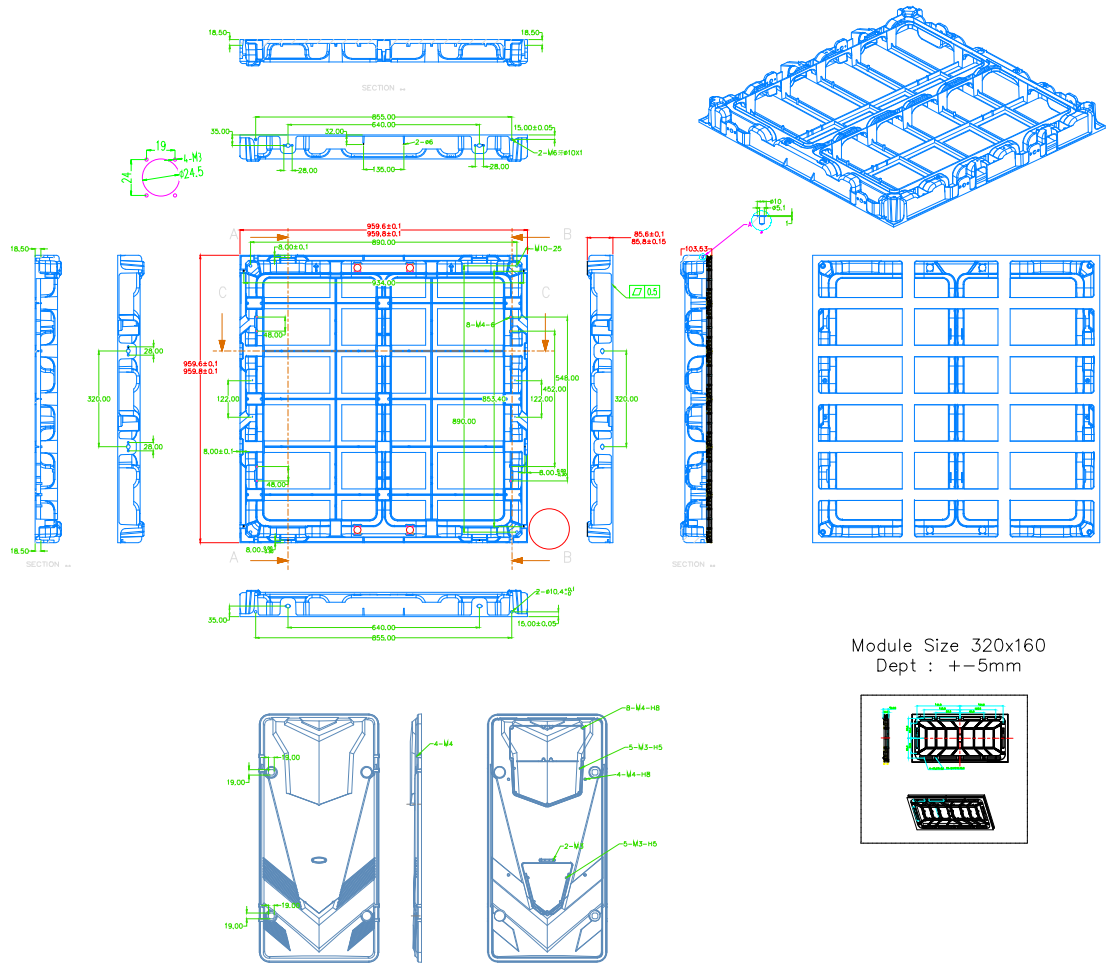

TN-IF – TN-OF Series 960mm x 960mm Magnesium Die-Casting Cabinet

TN-IF – TN-OF Series 960mm Fly Bar