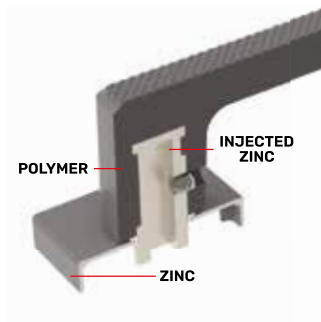

The First
Hybrid Collection