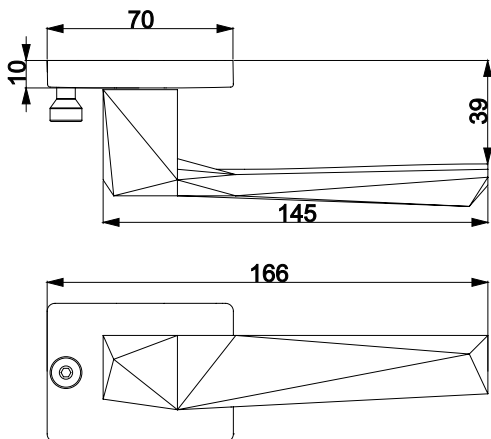

SATA
A 5289202

Material
 Zinc Alloy

Materyal
 Zamak

STANDARD FINISHES
 STANDART RENKLER

PIRA
A 5279202

Material
Zinc Alloy

Materyal
Zamak

STANDARD FINISHES
STANDART RENKLER