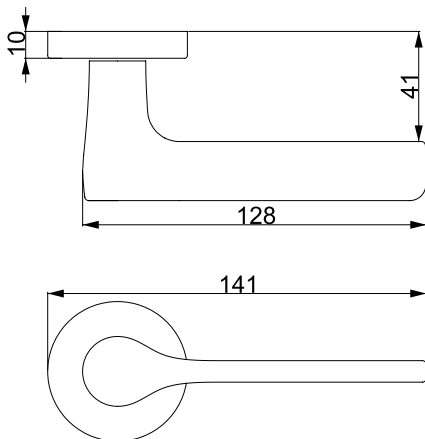

STANDARD FINISHES
STANDART RENKLER