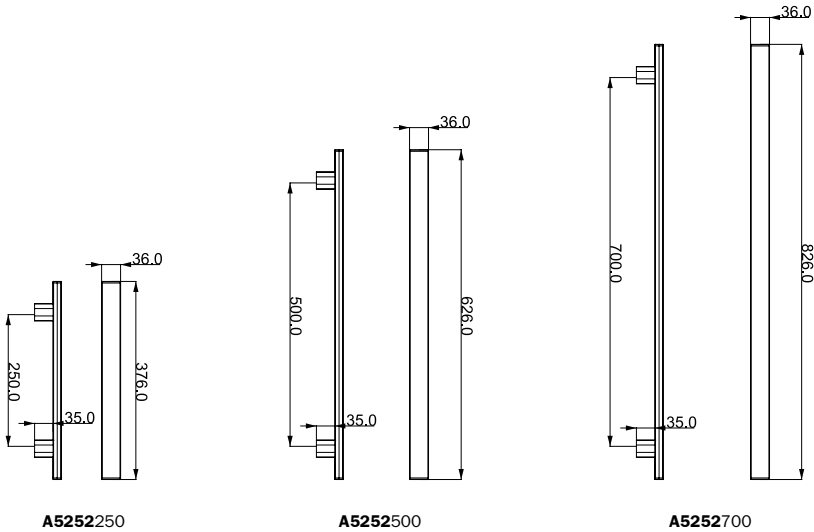

STANDARD FINISHES
STANDART RENKLER