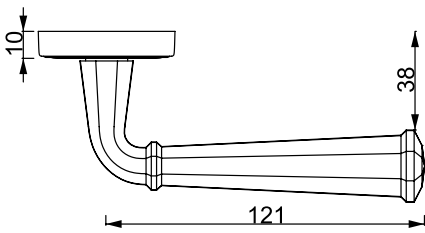

GENA
A 568

Material
Zinc Alloy

Materyal
Zamak

STANDARD FINISHES
STANDART RENKLER

MP10
Antique Bronze
Antik Bronz

PC24
Matt Black
Mat Siyah Boya

MP11
Gold
Altın Rengi

PC36
Metallic Brown
Metalik Kahve