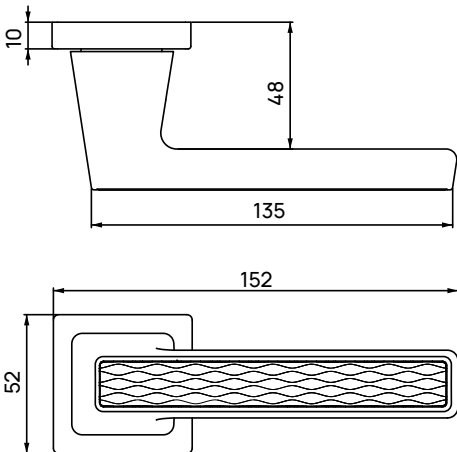

New Collection

ART_{LINE}
DOOR HANDLES
KAPI KOLLARI

Discover new passions

WAVE
C 5296

Material
Zinc Alloy
&
Polymer

Material
Zamak
&
Polimer

The First
Hybrid Collection

STANDARD FINISHES
STANDART RENKLER