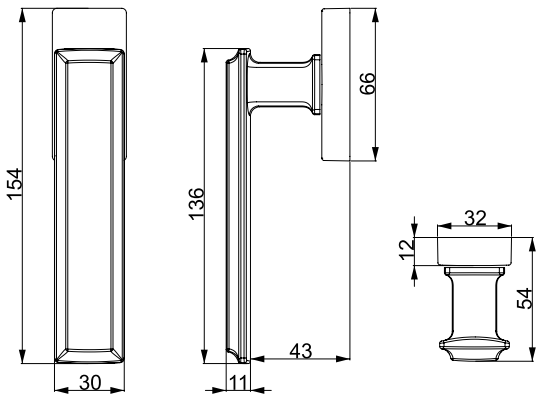

Material
Zinc Alloy

Materyal
Zamak

STANDARD FINISHES
STANDART RENKLER

LETA
A 5105

Material
Zinc Alloy

Materyal
Zamak

STANDARD FINISHES
STANDART RENKLER

ROME
A 5104Material
Zinc AlloyMateryal
Zamak**STANDARD FINISHES**
STANDART RENKLER**MP11**
Gold
Altın Rengi**PC24**
Matt Black
Mat Siyah Boya**MP30**
Brushed Antique Brass
Fırçalanmış Antik Pirinç**PC27**
Matt Anthracite
Mat Antrasit Boya**PC35**
Brushed Brass
Mat Sarı Boya