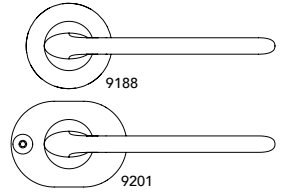

ROSETTE TYPE
ROZET TIPLERİ

STANDARD FINISHES
STANDART RENKLER