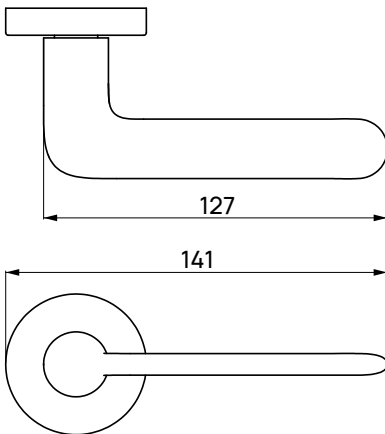

AERO

Material
Zinc Alloy

Material
Zamak

ROSETTE TYPE
ROZET TIPLERİ

STANDARD FINISHES
STANDART RENKLER