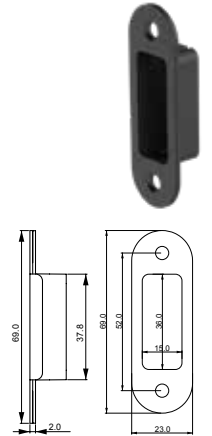

STANDARD FINISHES
STANDART RENKLER