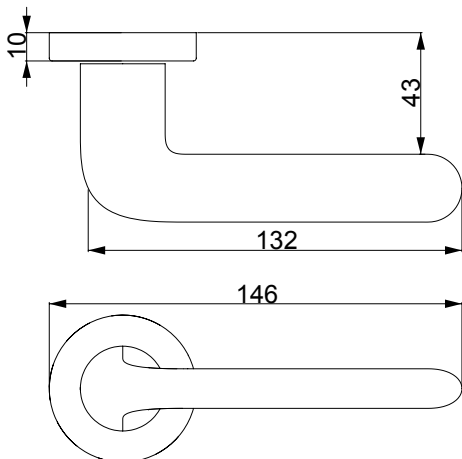

STANDARD FINISHES
STANDART RENKLER

PC04
Matt Nickel
Mat Nikel Boya

PC24
Matt Black
Mat Siyah Boya

PC35
Brushed Brass
Mat Sarı Boya

PC05
Matt Chrome
Mat Krom Boya

PC27
Matt Anthracite
Mat Antrasit Boya

PC36
Metallic Brown
Metalik Kahve

PC13
Rose
Rose

PC29
Metallic Bronze
Metalik Bronz