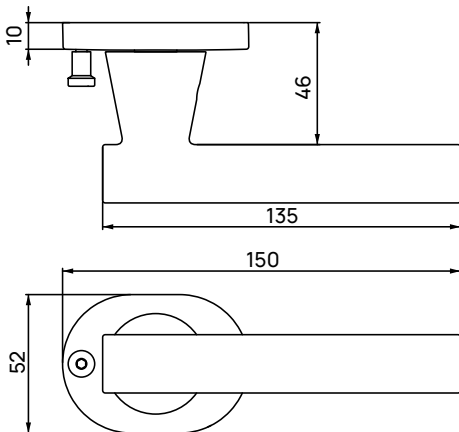

The First
Hybrid Collection