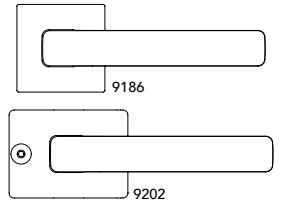

ROSETTE TYPE
ROZET TİPLERİ

STANDARD FINISHES
STANDART RENKLER