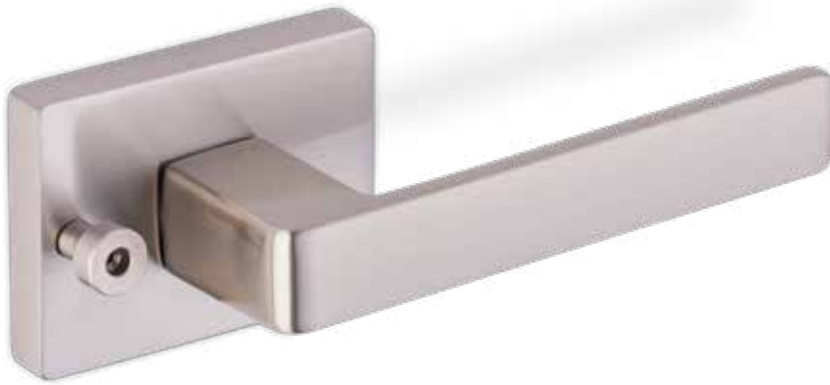

ETA-S

Material
Zinc Alloy

STANDARD FINISHES
STANDART RENKLER