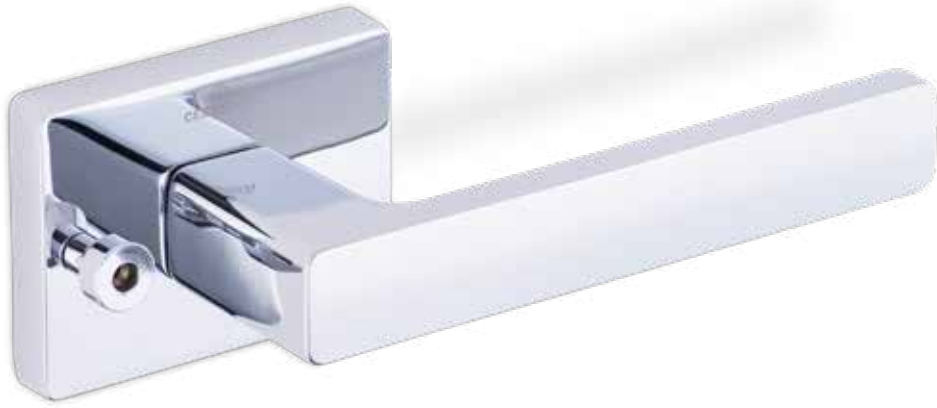

CARLI
A 51069202

Material
 Zinc Alloy

Materyal
 Zamak

STANDARD FINISHES
 STANDART RENKLER

LETA
A 51059202Material
Zinc AlloyMateryal
Zamak**STANDARD FINISHES**
STANDART RENKLER**MP02**
Chrome
Krom**PC24**
Matt Black
Mat Siyah Boya**MP08**
Bright Brushed Inox
Nikel Satine**PC27**
Matt Anthracite
Mat Antrasit Boya**MP30**
Brushed Antique Brass
Fırçalanmış Antik Pirinç**PC35**
Brushed Brass
Mat Sarı Boya