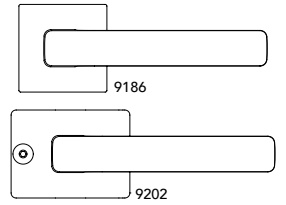

ROSETTE TYPE
ROZET TIPLERİ

STANDARD FINISHES
STANDART RENKLER