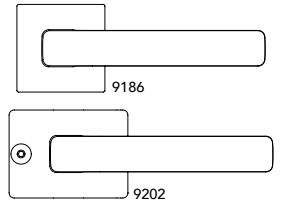

ROSETTE TYPE
ROZET TIPLERİ