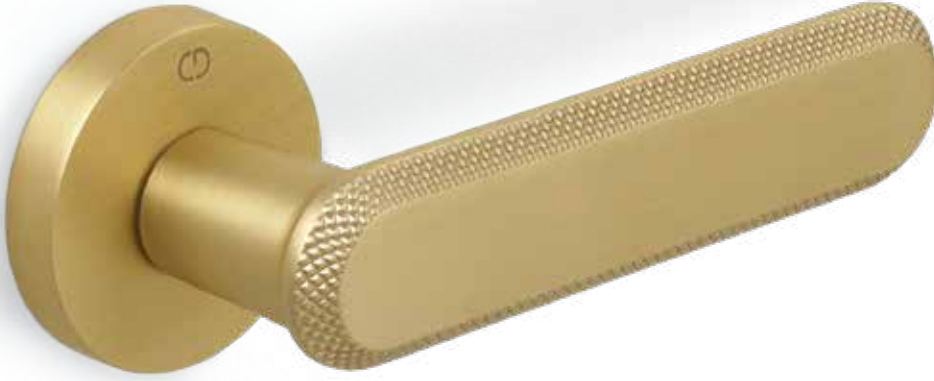

NOLA
A 5102

Material
Zinc Alloy

Materyal
Zamak

ROSETTE TYPE
ROZET TIPLERİ

STANDARD FINISHES
STANDART RENKLER