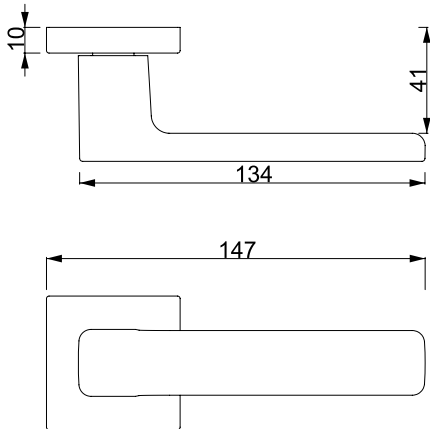

FLAT
C 5218010

Material
Zinc Alloy
&
Polymer

Material
Zamak
&
Polimer

The First
Hybrid Collection

ROSETTE TYPE
ROZET TİPLERİ

STANDARD FINISHES
STANDART RENKLER

GREN
C 5212010

Material
Zinc Alloy
&
Polymer