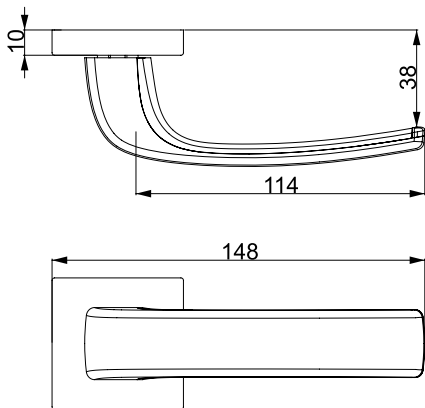

STANDARD FINISHES
STANDART RENKLER

MP02
Chrome
Krom

PC13
Rose
Rose

PC29
Metallic Bronze
Metalik Bronz

MP08
Bright Brushed Inox
Nikel Satine

PC24
Matt Black
Mat Siyah Boya

PC35
Brushed Brass
Mat Sarı Boya

PC27
Matt Anthracite
Mat Antrasit Boya

PC36
Metallic Brown
Metalik Kahve