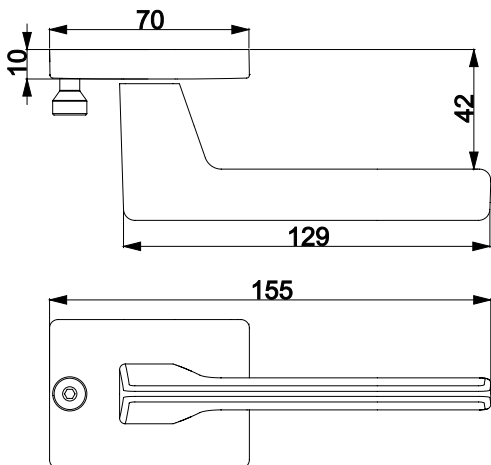

Material
Zinc Alloy

Materyal
Zamak