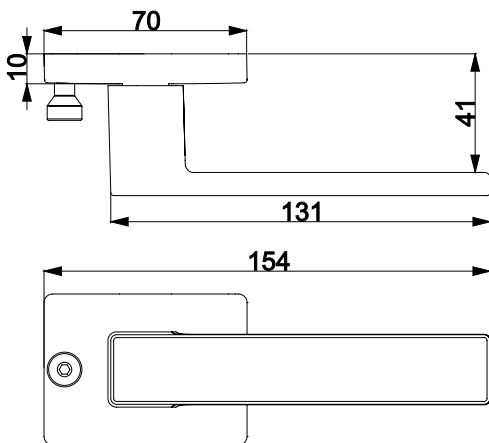

Material
Zinc Alloy

Materyal
Zamak