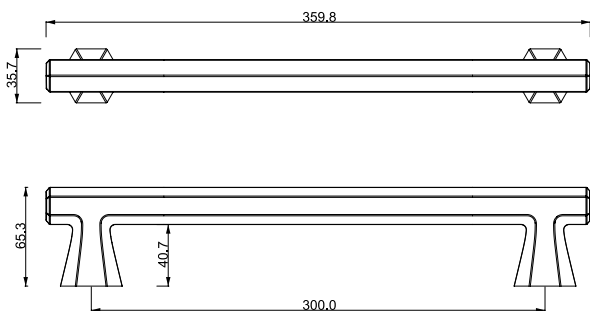

Material
Zinc Alloy

Materyal
Zamak