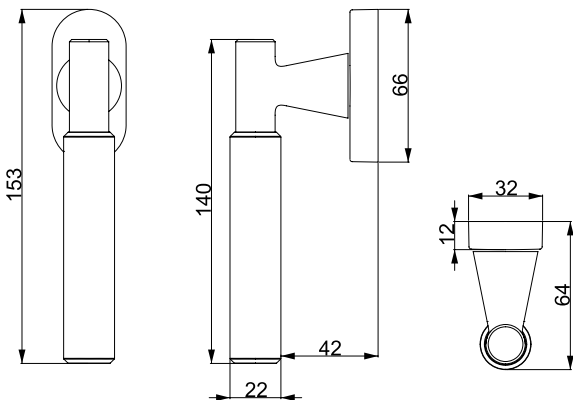

NETA
A 5222

Material
Zinc Alloy

Materyal
Zamak

STANDARD FINISHES
STANDART RENKLER

SOHO-F
A 5183-10

Material
Zinc Alloy
&
AL

Material
Zağnak
&
Alüminyum

STANDARD FINISHES
STANDART RENKLER