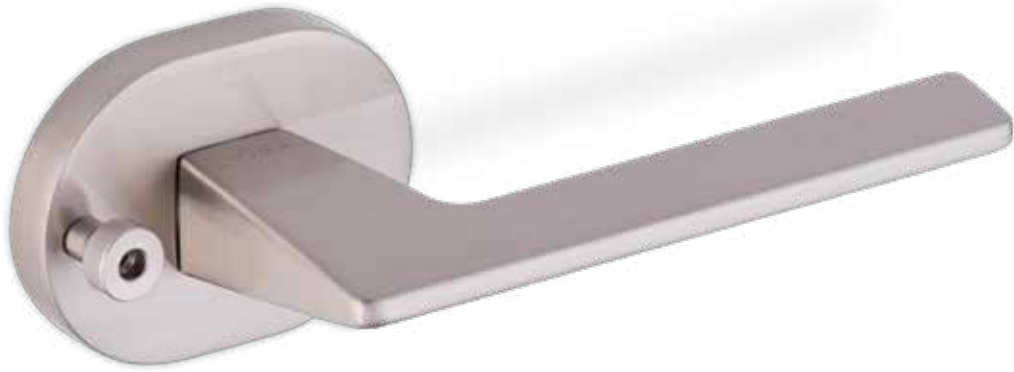

VIA

Material
Zinc Alloy

Materyal
Zamak

STANDARD FINISHES
STANDART RENKLER