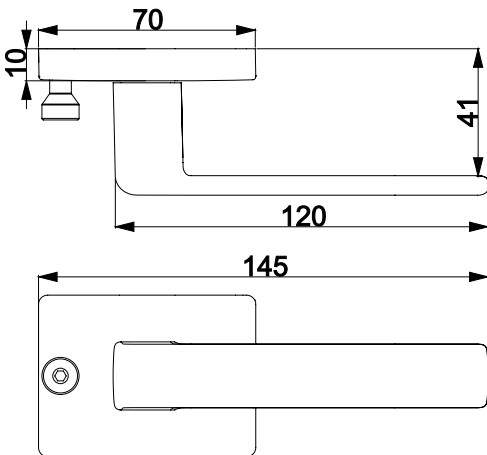

Material
Zinc Alloy