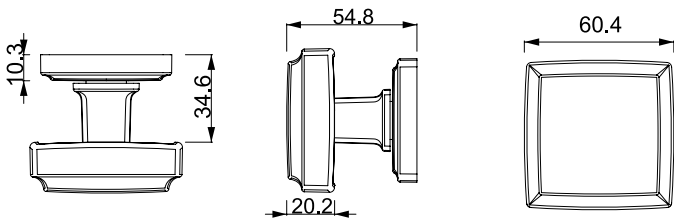

ROME

A 5104061

062

Material
Zinc Alloy

Materyal
Zamak

STANDARD FINISHES
STANDART RENKLER