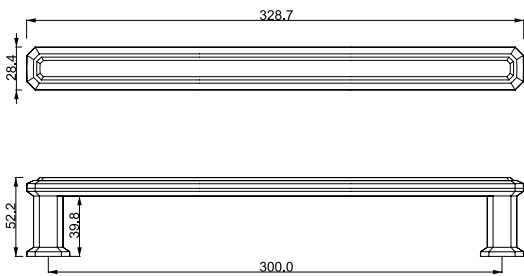

Material
Zinc Alloy

Materyal
Zamak