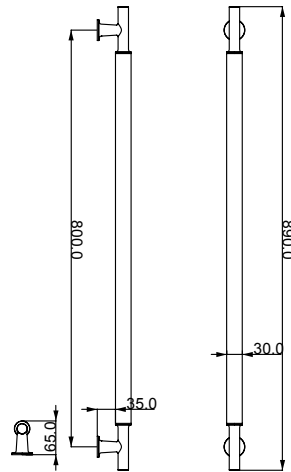

A 525180010