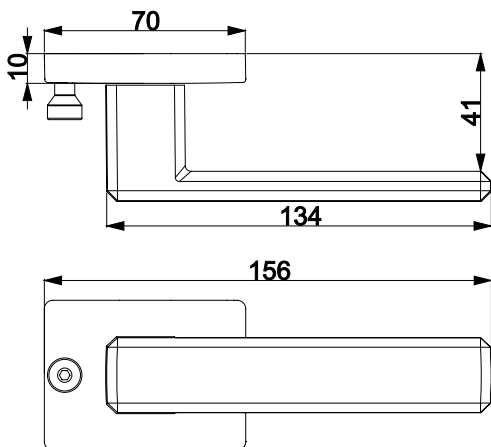

Material
Zinc Alloy

Materyal
Zamak