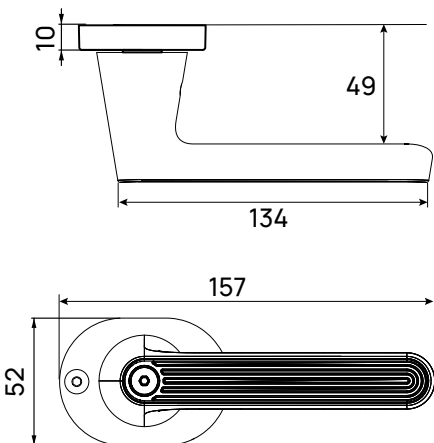

The First
Hybrid Collection