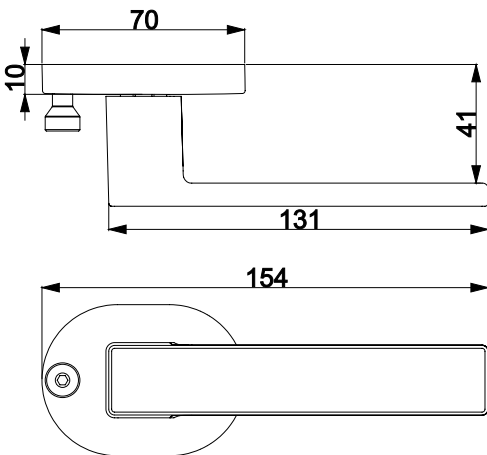

Material
Zinc Alloy