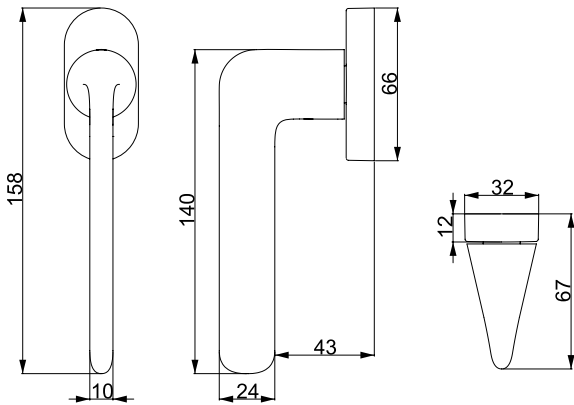

Material
Zinc Alloy

Materyal
Zamak