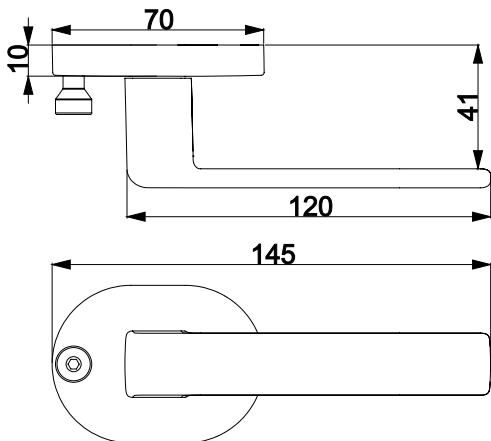

Material
Zinc Alloy

Materyal
Zamak