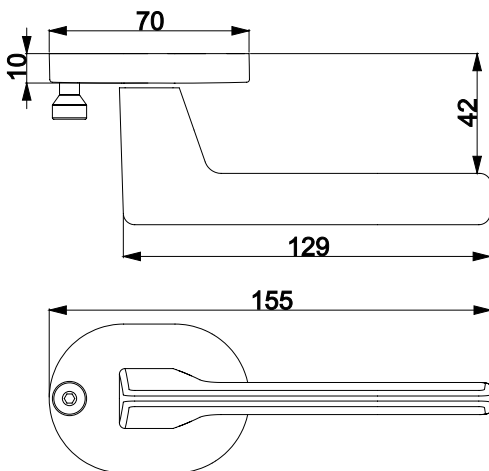

Material
Zinc Alloy

Materyal
Zamak