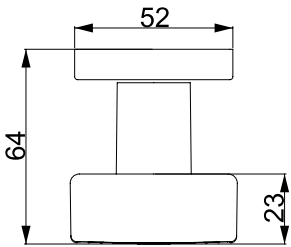

C 5231061
062

Material
Zinc Alloy
& Polymer

Material
Zamak
& Polimer

STANDARD FINISHES
STANDART RENKLER