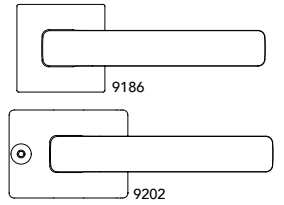

FLAT
C 5218010

Material
Zinc Alloy
&
Polymer

Material
Zamak
&
Polimer

The First
Hybrid Collection

ROSETTE TYPE
ROZET TİPLERİ

STANDARD FINISHES
STANDART RENKLER

GREN
C 5212010

Material
Zinc Alloy
&
Polymer