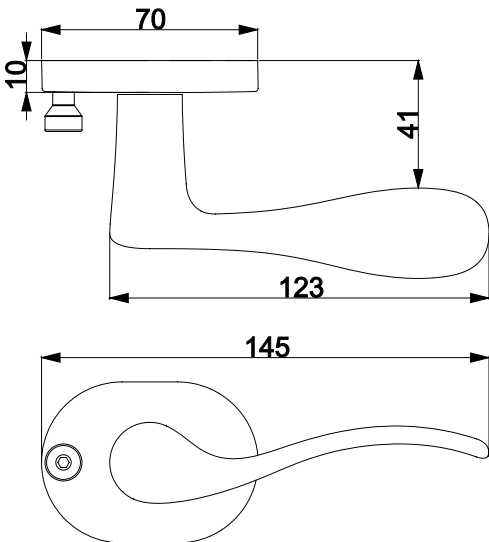

Material
Zinc Alloy

Materyal
Zamak