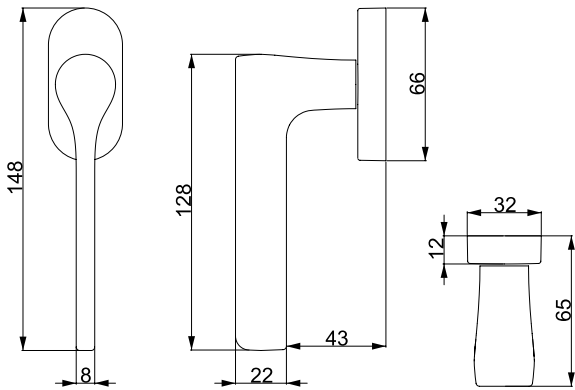

PC27
 Matt Anthracite
 Mat Antrasit Boya

PC36
 Metallic Brown
 Metalik Kahve

PC29
 Metallic Bronze
 Metalik Bronz

IRUS

Material
Zinc Alloy

Materyal
Zamak

STANDARD FINISHES
STANDART RENKLER

MP02
Chrome
Krom