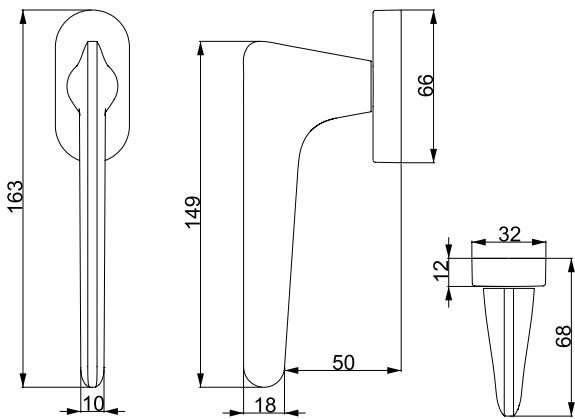

Material
Zinc Alloy

Materyal
Zamak