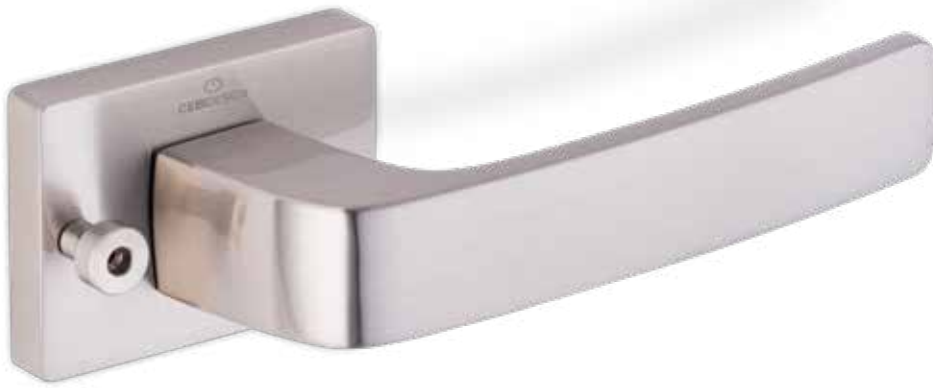

STANDARD FINISHES
STANDART RENKLER

WITH SECURITY PIN PİMLİ ROZETLİ KAPI KOLLARI

Discover new passions

NETA
A 52229201

Material
Zinc Alloy

Materyal
Zamak

STANDARD FINISHES
STANDART RENKLER

CHI
A 51919202