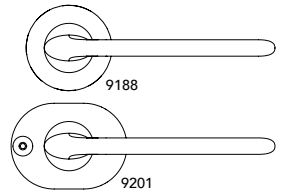

The First
Hybrid Collection

ROSETTE TYPE
ROZET TIPLERİ

STANDARD FINISHES
STANDART RENKLER

ZIP_{LINE}
DOOR HANDLES
KAPI KOLLARI

Discover new passions

ZIP LINE

DOOR
HANDLES
KAP I
KOLLARI

ROLLE
C 5277010