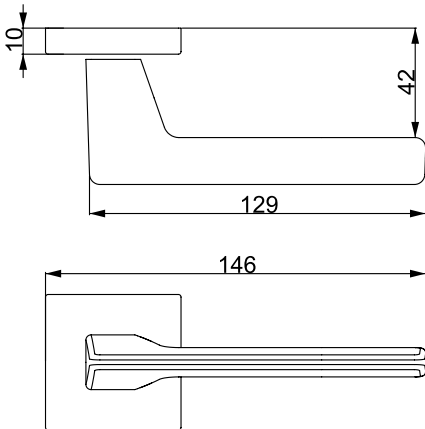

VIA-S

Material
Zinc Alloy

Materyal
Zamak

ROSETTE TYPE
ROZET TIPLERİ

STANDARD FINISHES
STANDART RENKLER

MP02
Chrome
Krom

PC13
Rose
Rose

PC29
Metallic Bronze
Metalik Bronz