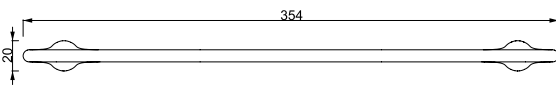

STANDARD FINISHES
STANDART RENKLER