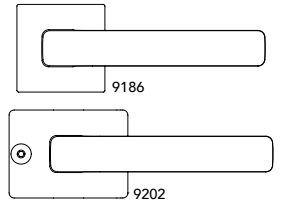

ROSETTE TYPE
ROZET TİPLERİ

STANDARD FINISHES
STANDART RENKLER