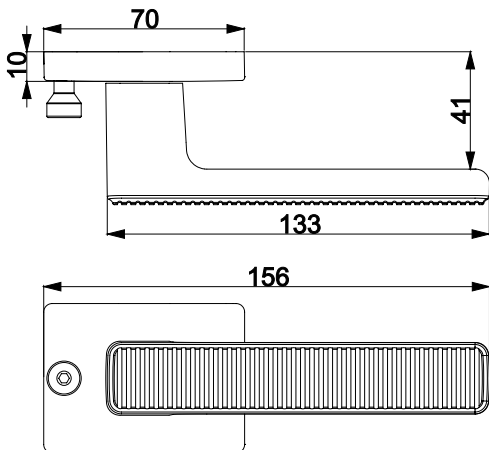

The First
Hybrid Collection

STANDARD FINISHES
STANDART RENKLER