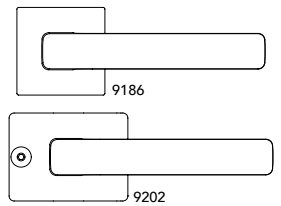

ROSETTE TYPE
ROZET TİPLERİ

STANDARD FINISHES
STANDART RENKLER