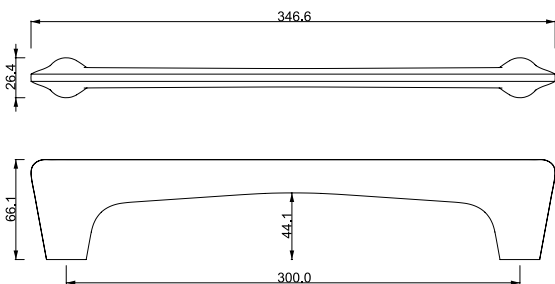

IRIS
A 5126300

Material
Zinc Alloy

Materyal
Zamak

STANDARD FINISHES
STANDART RENKLER

GIGI
A 5113300Material
Zinc AlloyMateriyal
Zamak**STANDARD FINISHES**
STANDART RENKLER**MP02**
Chrome
Krom**PC24**
Matt Black
Mat Siyah Boya**MP08**
Bright Brushed Inox
Nikel Satine**PC27**
Matt Anthracite
Mat Antrasit Boya**PC35**
Brushed Brass
Mat Sarı Boya