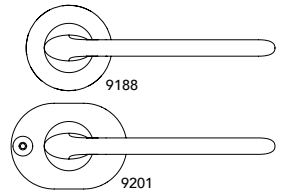

ROSETTE TYPE
ROZET TIPLERİ

STANDARD FINISHES
STANDART RENKLER