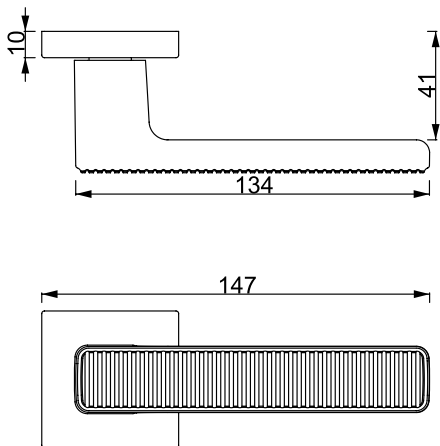

PC13
Rose
Rose

PC29
Metallic Bronze
Metalik Bronz

ROOT
C 5219010

Material
Zinc Alloy
&
Polymer

Material
Zamak
&
Polimer

The First
Hybrid Collection

ROSETTE TYPE
ROZET TİPLERİ

STANDARD FINISHES
STANDART RENKLER