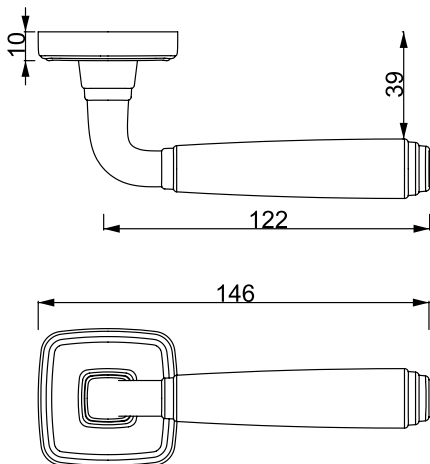

STANDARD FINISHES
STANDART RENKLER