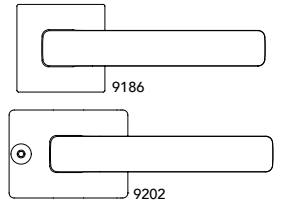

ROSETTE TYPE
ROZET TİPLERİ