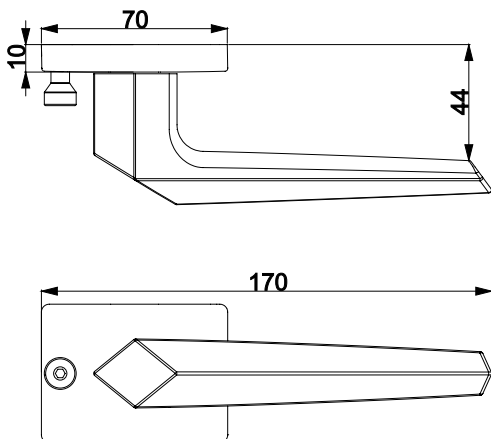

Material
Zinc Alloy

Materyal
Zamak