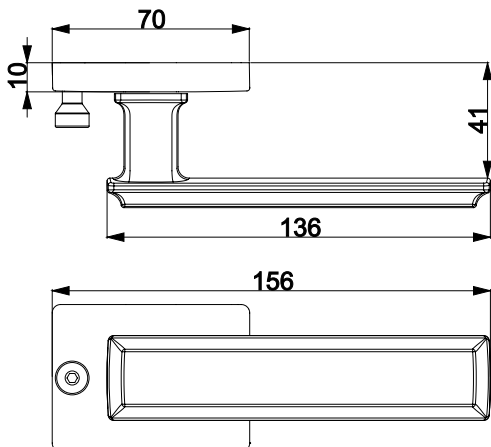

Material
Zinc Alloy

Materyal
Zamak