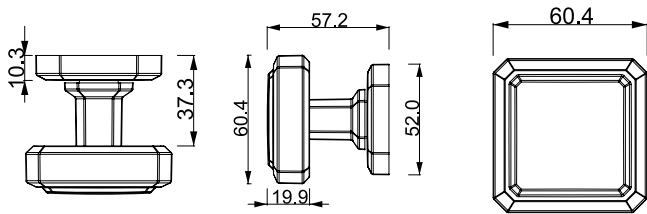

KING
A 5101061
062

Material
Zinc Alloy

Material
Zamak

STANDARD FINISHES
STANDART RENKLER