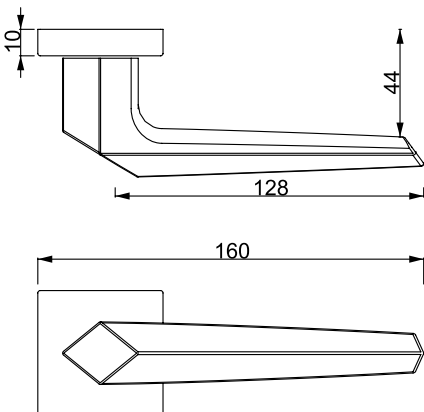

SATA
A 528

Material
Zinc Alloy

Materyal
Zamak

ROSETTE TYPE
ROZET TİPLERİ

STANDARD FINISHES
STANDART RENKLER