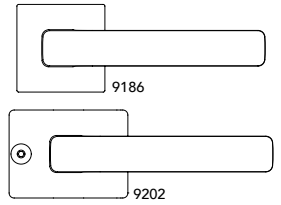

PC13
Rose
Rose

PC29
Metallic Bronze
Metalik Bronz

ROOT
C 5219010

Material
Zinc Alloy
&
Polymer

Material
Zamak
&
Polimer

The First
Hybrid Collection

ROSETTE TYPE
ROZET TİPLERİ

STANDARD FINISHES
STANDART RENKLER