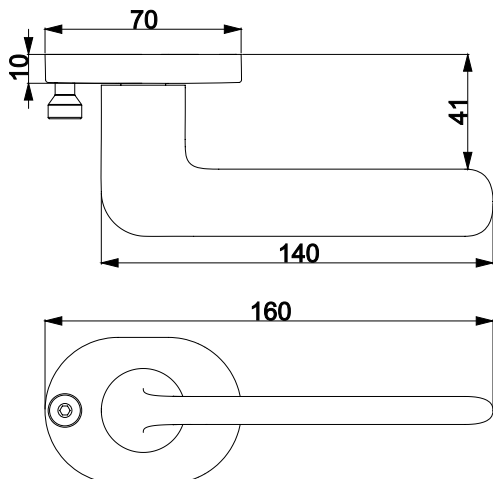

STANDARD FINISHES
STANDART RENKLER

WITH SECURITY PIN PİMLİ ROZETLİ KAPI KOLLARI

Discover new passions

NETA
A 52229201

Material
Zinc Alloy

Materyal
Zamak

STANDARD FINISHES
STANDART RENKLER

CHI
A 51919202