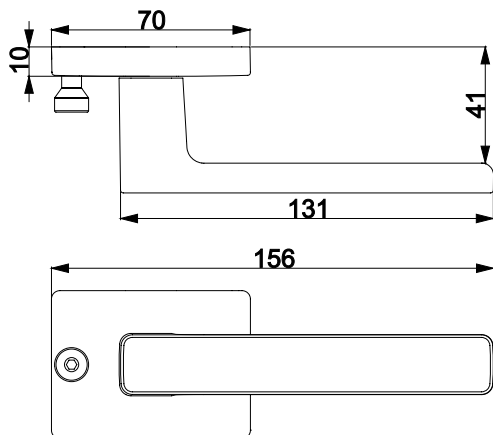

Material
Zinc Alloy

Materyal
Zamak