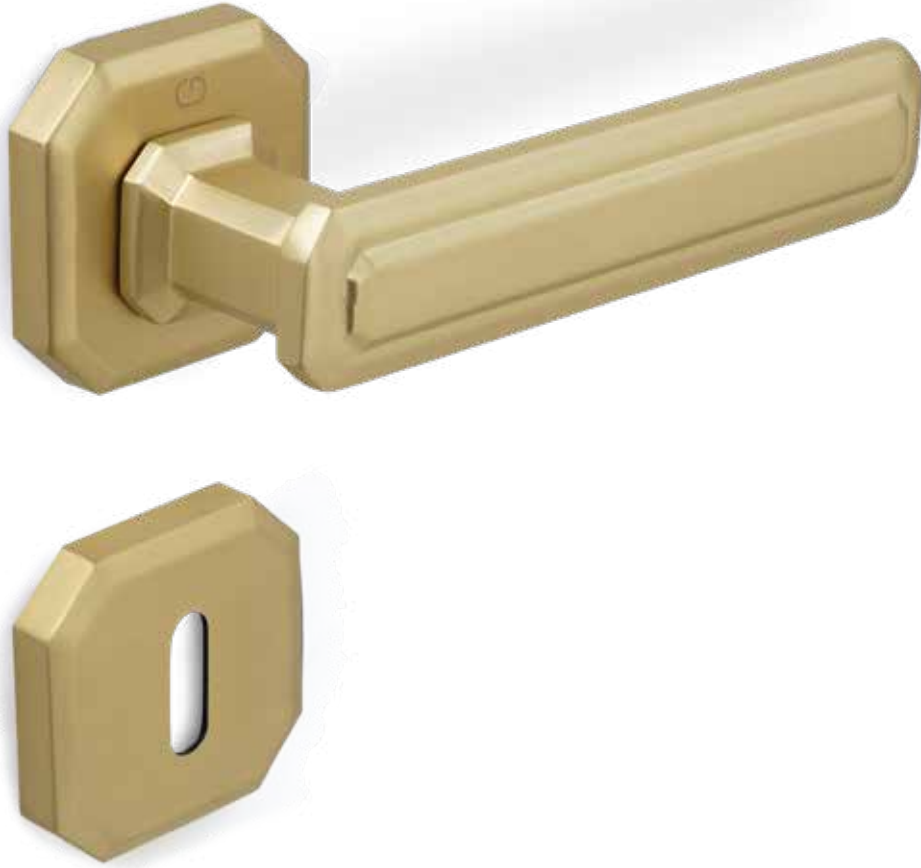

KING
A 5101

Material
Zinc Alloy

Materyal
Zamak

STANDARD FINISHES
STANDART RENKLER