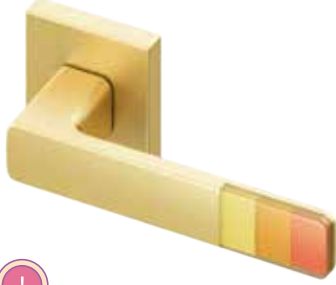

02 ITEMS CODIFICATION DOOR LEVER HANDLES

- **Material**
 - A - Zamak
 - B - Aluminium
 - C - Abs or Polymer
- **Texture of Lever**
 - 10 - Flat
 - 20 - Knurling
 - 30 - Lined
 - 41 - Acrylic marble white
 - 42 - Acrylic marble black
 - 43 - Acrylic marble green
- **Product Code**
 - First numbers are series code
- **Finish**
 - 1. Mp - Plated colors
 - 2. Pc - Painted colors
- **Rose Type**
 - PTN - (Patent)
 - CYL - (Cylinder)
 - WES - (Without escutcheons)
 - TLT - (Toilet turning thumb)
 - 9201 - With security pin oval rose
 - 9202 - with security pin square rose
- **Door Knobs Handles**
 - 061 - Mortise knobs
 - 062 - Fixed knobs

02 ICONS DEFINITION

- Price by set
- Price by piece
- Packaging/inner box
- Door thickness
- Spindle size & length

TEKNİK BİLGİLER

01 ÜRETİM BİTİRME AŞAMALARI

Bitirme aşamalarının gösterimi

- Sertifikalı ZAMAK TİP V (Ham Malzeme)
- 1. Elektroliz Bakır Katman
- 2. Elektrolizle Kaplanmış Bakır Katman
- Çok Yüksek Elektroliz Nikel Tesviye Katmanı
- Lak