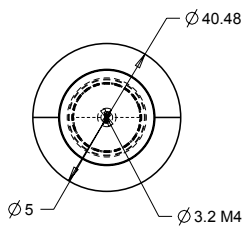

Material
Zinc Alloy
RUBBER

Material
Zamak
&
Kauçuk