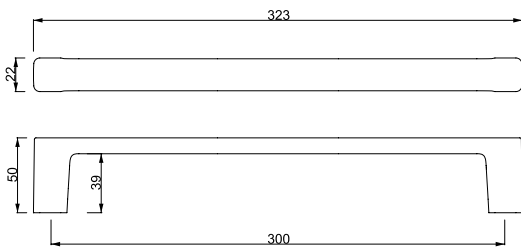

CARLI
A 5106300

Material
 Zinc Alloy

Materyal
 Zamak

STANDARD FINISHES
 STANDART RENKLER

LETA
A 5105300Material
Zinc AlloyMateryal
Zamak**STANDARD FINISHES**
STANDART RENKLER**MP02**
Chrome
Krom**PC24**
Matt Black
Mat Siyah Boya**MP08**
Bright Brushed Inox
Nikel Satine**PC27**
Matt Anthracite
Mat Antrasit Boya**MP30**
Brushed Antique Brass
Fırçalanmış Antik Pirinç**PC35**
Brushed Brass
Mat Sarı Boya