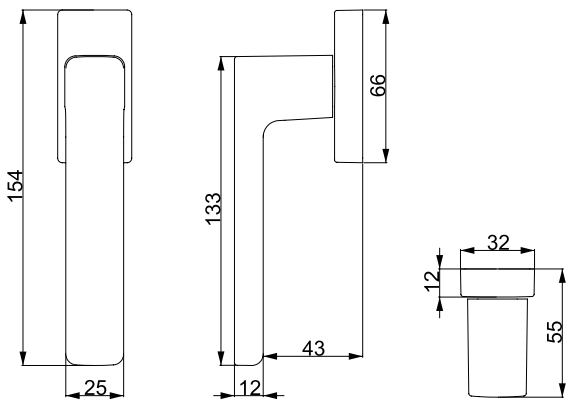

FLAT
C 5218010

Material
Zinc Alloy
&
Polymer

Material
Zamak
&
Polimer

The First
Hybrid Collection

STANDARD FINISHES
STANDART RENKLER

EMPIRE
COLLECTION

CLASSIC DOOR HANDLEAS
KLASİK KAPI KOLLARI

Discover new passions