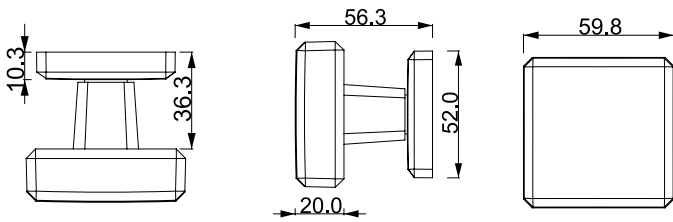

CARLI
A 5106061
062

Material
Zinc Alloy

Materyal
Zamak

STANDARD FINISHES
STANDART RENKLER