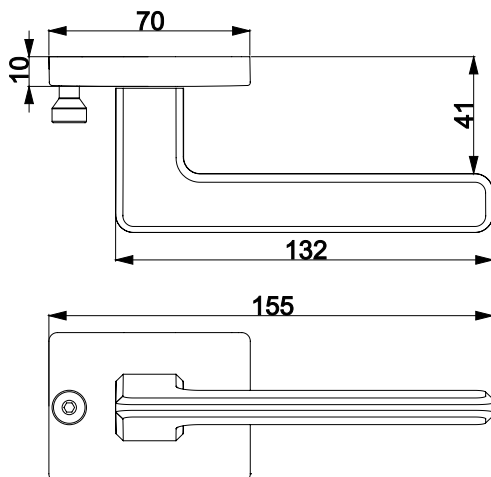

Material
Zinc Alloy

Materyal
Zamak