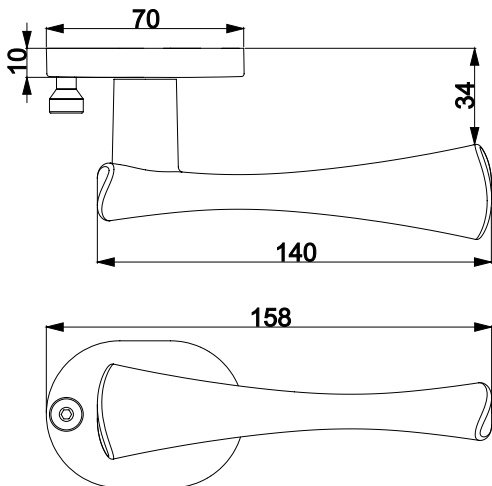

Material
Zinc Alloy

Materyal
Zamak