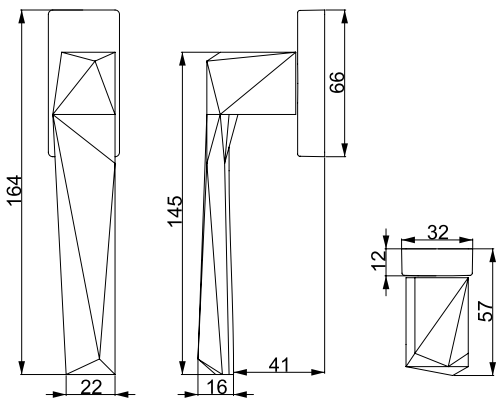

PIRA
 A 527

Material
 Zinc Alloy

Materyal
 Zamak

STANDARD FINISHES
 STANDART RENKLER

MPO2
 Chrome
 Krom

PC24
 Matt Black
 Mat Siyah Boya

PC35
 Brushed Brass
 Mat Sarı Boya

MPO8
 Bright Brushed Inox
 Nikel Satine