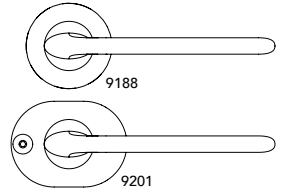

ROSETTE TYPE
ROZET TIPLERİ