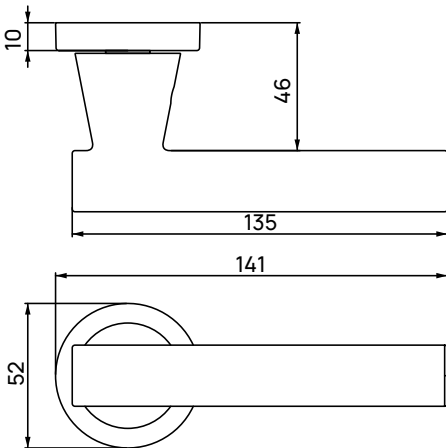

The First
Hybrid Collection

ROSETTE TYPE
ROZET TIPLERİ

STANDARD FINISHES
STANDART RENKLER

ZIP_{LINE}
DOOR HANDLES
KAPI KOLLARI

Discover new passions

ZIP LINE

DOOR
HANDLES
KAP I
KOLLARI

ROLLE
C 5277010