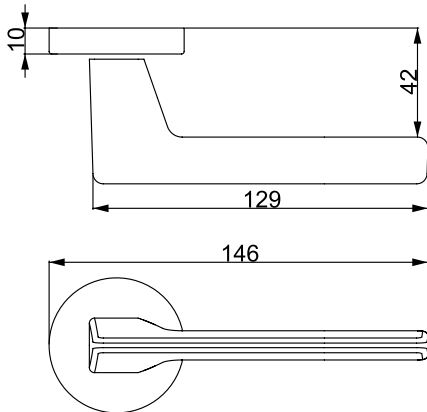

ROSETTE TYPE
ROZET TIPLERİ

STANDARD FINISHES
STANDART RENKLER