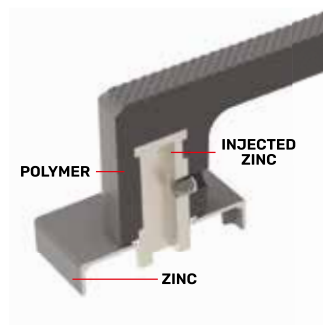

Material
Zinc Alloy
&
Polymer

Material
Zamak
&
Polimer

The First
Hybrid Collection