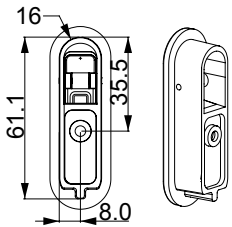

STANDARD FINISHES
STANDART RENKLER

MP02
Chrome
Krom

MP30
Brushed Antique Brass
Fırçalanmış Antik Pirinç

PC24
Matt Black
Mat Siyah Boya

MP08
Bright Brushed Inox
Nikel Satine

PC27
Matt Anthracite
Mat Antrasit Boya

MP19
Brushed Chrome
Krom Satine

PC35
Brushed Brass
Mat Sarı Boya