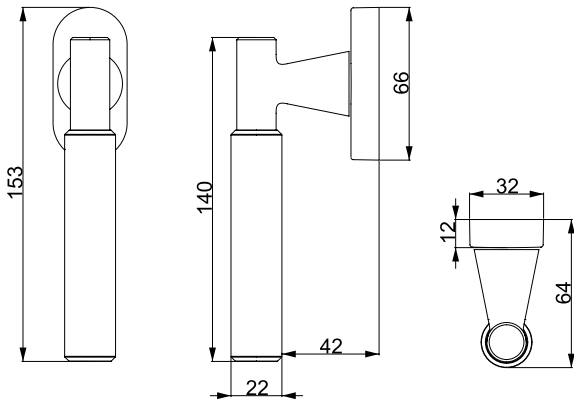

Material
Zinc Alloy
&
AL

Material
Zağnak
&
Alüminyum