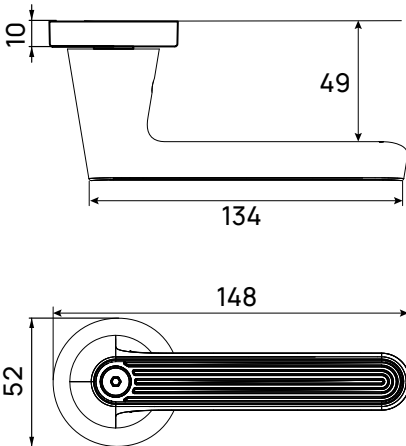

The First
Hybrid Collection

STANDARD FINISHES
STANDART RENKLER

FLOW
C 5293

Material
Zinc Alloy
&
Polymer

Material
Zamak
&
Polimer

The First
Hybrid Collection

ROSETTE TYPE
ROZET TİPLERİ

STANDARD FINISHES
STANDART RENKLER