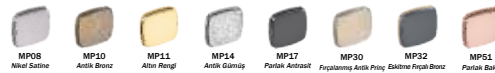

02 ITEMS CODIFICATION DOOR LEVER HANDLES

- **Material**
  - A - Zamak
  - B - Aluminium
  - C - Abs or Polymer
- **Texture of Lever**
  - 10 - Flat
  - 20 - Knurling
  - 30 - Lined
  - 41 - Acrylic marble white
  - 42 - Acrylic marble black
  - 43 - Acrylic marble green
- **Product Code**
  - First numbers are series code
- **Finish**
  1. Mp - Plated colors
  2. Pc - Painted colors
- **Rose Type**
  - PTN - (Patent)
  - CYL - (Cylinder)
  - WES - (Without escutcheons)
  - TLT - (Toilet turning thumb)
  - 9201 - With security pin oval rose
  - 9202 - with security pin square rose
- **Door Knobs Handles**
  - 061 - Mortise knobs
  - 062 - Fixed knobs

02 ICONS DEFINITION

- Price by set
- Price by piece
- Packaging/inner box
- Door thickness
- Spindle size & length