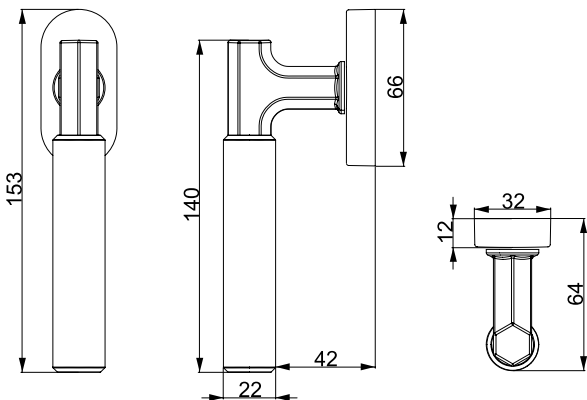

STANDARD FINISHES
STANDART RENKLER