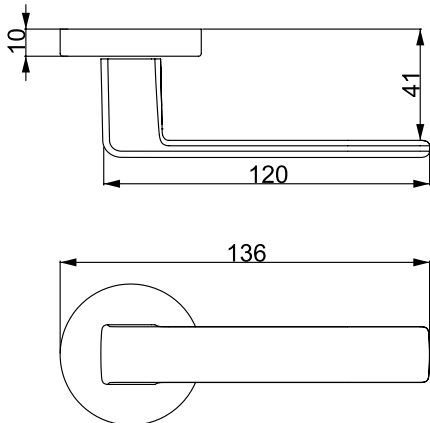

ROSETTE TYPE
ROZET TIPLERİ