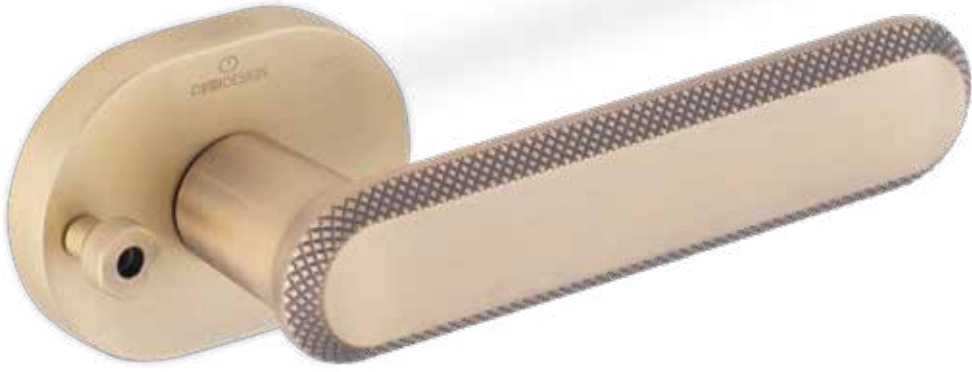

ROME
A 51049202

Material
Zinc Alloy

Materyal
Zamak

STANDARD FINISHES
STANDART RENKLER

NOLA
A 51029201Material
Zinc AlloyMateryal
Zamak**STANDARD FINISHES**
STANDART RENKLERMP02
Chrome
KromPC24
Matt Black
Mat Siyah BoyaMP11
Gold
Altın RengiPC27
Matt Anthracite
Mat Antrasit BoyaMP30
Brushed Antique Brass
Fırçalanmış Antik PirinçPC35
Brushed Brass
Mat Sarı Boya