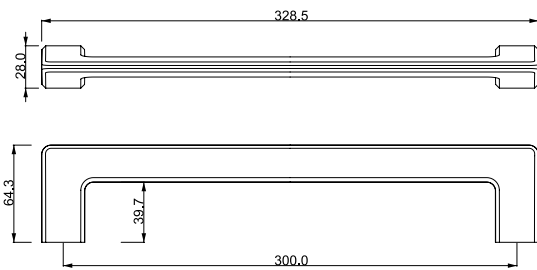

THOR
A 5108300

Material
 Zinc Alloy

Materyal
 Zamak

STANDARD FINISHES
 STANDART RENKLER

VERA
A 5107300Material
Zinc AlloyMateryal
Zamak**STANDARD FINISHES**
STANDART RENKLER**MP02**
Chrome
Krom**MP08**
Bright Brushed Inox
Nikel Satine**PC24**
Matt Black
Mat Siyah Boya**MP11**
Gold
Altın Rengi**PC27**
Matt Anthracite
Mat Antrasit Boya**MP30**
Brushed Antique Brass
Fırçalanmış Antik Pirinç**PC35**
Brushed Brass
Mat Sarı Boya