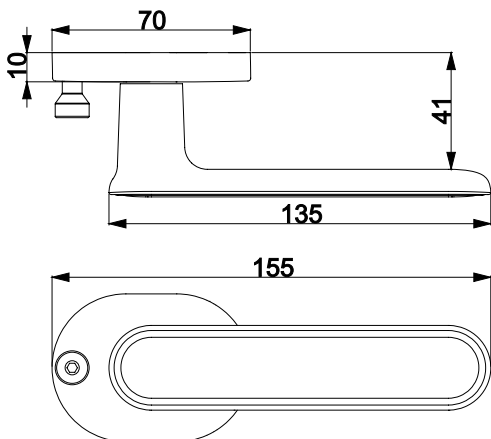

PC13
Rose
Rose

PC29
Metallic Bronze
Metalik Bronz

KAF
A 5799201

Material
Zinc Alloy

Materyal
Zamak

STANDARD FINISHES
STANDART RENKLER

WINDOW HANDLES PENCERE KOLLARI

Discover new passions