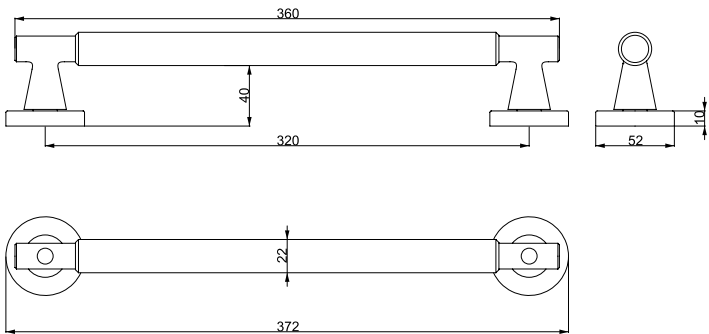

SOHO

A 5183320-10-F

A 5183320-20-K

A 5183320-30-L

Material
Zinc Alloy
&
AL

Material
Zağnak
&
Alüminyum

STANDARD FINISHES
STANDART RENKLER