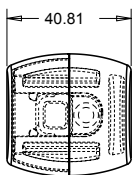

C 610

Material
Zinc Alloy
RUBBER

Material
Zamak
&
Kauçuk

STANDARD FINISHES
STANDART RENKLER