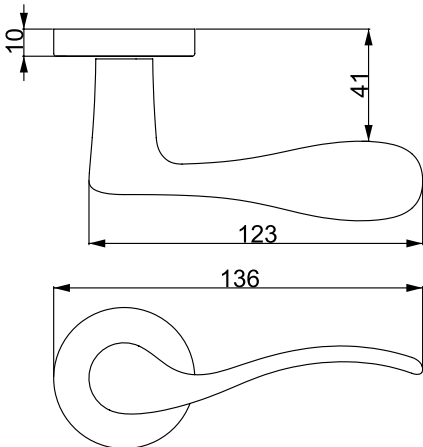

STANDARD FINISHES
STANDART RENKLER