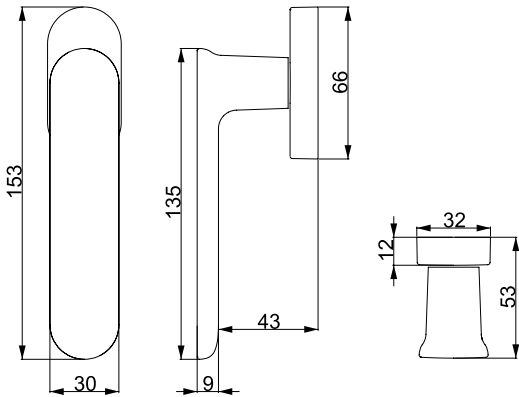

PC24
Matt Black
Mat Siyah Boya

MP08
Bright Brushed Inox
Nikel Satine

MP19
Brushed Chrome
Krom Satine

OVA
A 571

Material
Zinc Alloy

Materyal
Zamak

STANDARD FINISHES
STANDART RENKLER

AVA
A 549