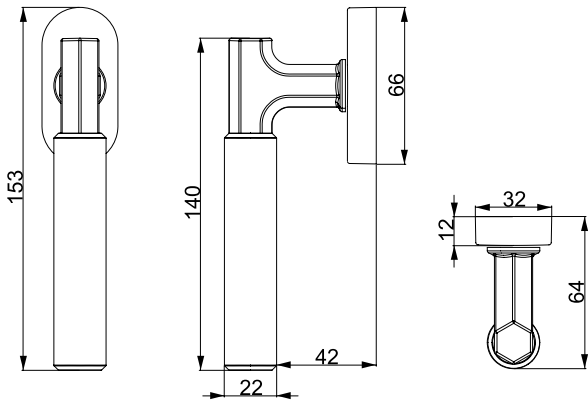

SOHO-L
A 5183-30

Material
Zinc Alloy
&
AL

Material
Zağnak
&
Alüminyum

STANDARD FINISHES
STANDART RENKLER

MOOD-F
A 5182-10

Material
Zinc Alloy
&
AL

Material
Zağnak
&
Alüminyum

**STANDARD FINISHES**
STANDART RENKLER