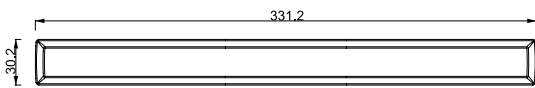

Material
Zinc Alloy

Materyal
Zamak