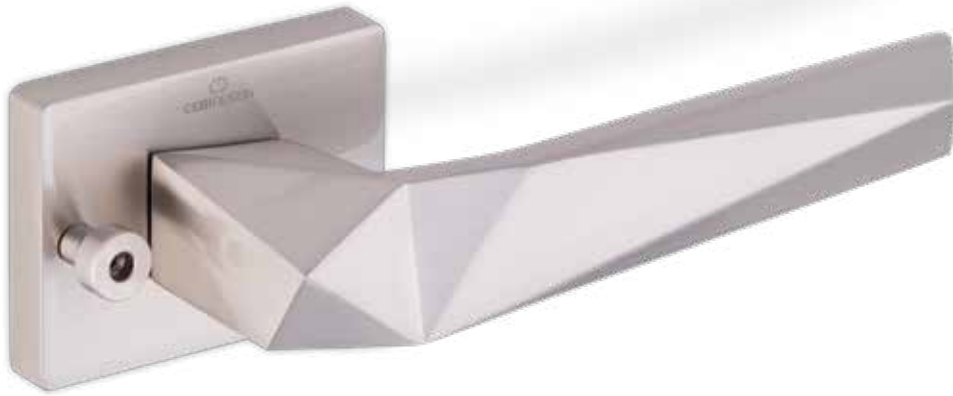

SATA
A 5289202

Material
 Zinc Alloy

Materyal
 Zamak

STANDARD FINISHES
 STANDART RENKLER

PIRA
A 5279202

Material
Zinc Alloy

Materyal
Zamak

STANDARD FINISHES
STANDART RENKLER