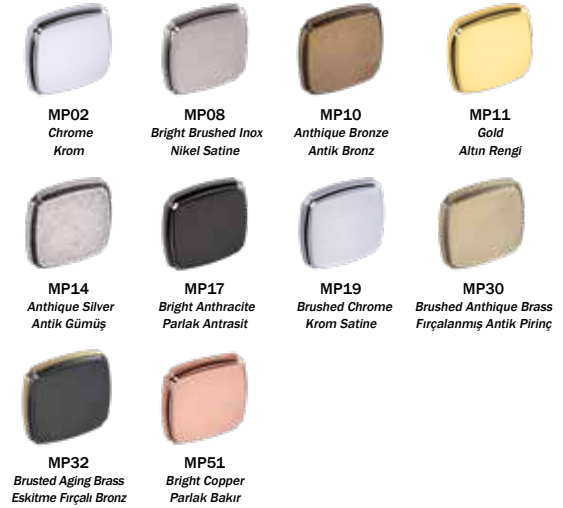

PLATING COLORS/KAPLAMA RENKLERİ