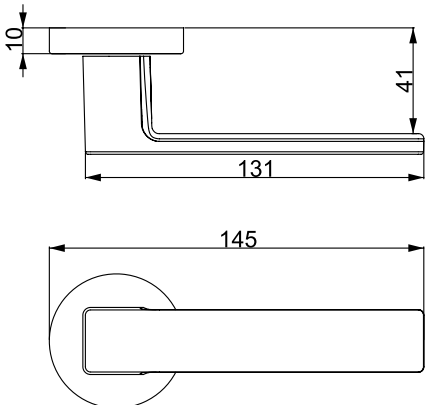

ROSETTE TYPE

STANDARD FINISHES
STANDART RENKLER

MP02
Chrome
Krom

PC13
Rose
Rose

PC29
Metallic Bronze
Metalik Bronz

MP08
Bright Brushed Inox
Nikel Satine

PC24
Matt Black
Mat Siyah Boya

PC35
Brushed Brass
Mat Sarı Boya

PC27
Matt Anthracite
Mat Antrasit Boya

PC36
Metallic Brown
Metalik Kahve