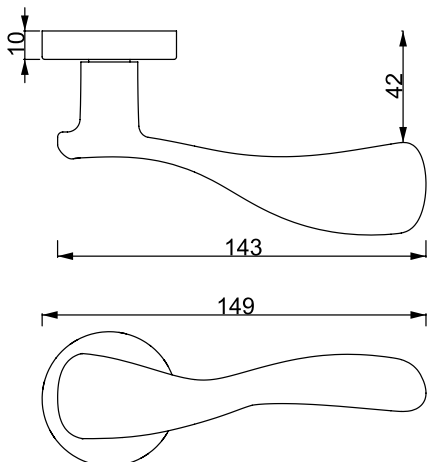

STANDARD FINISHES
STANDART RENKLER

MP02
Chrome
Krom

PC24
Matt Black
Mat Siyah Boya

MP08
Bright Brushed Inox
Nikel Satine