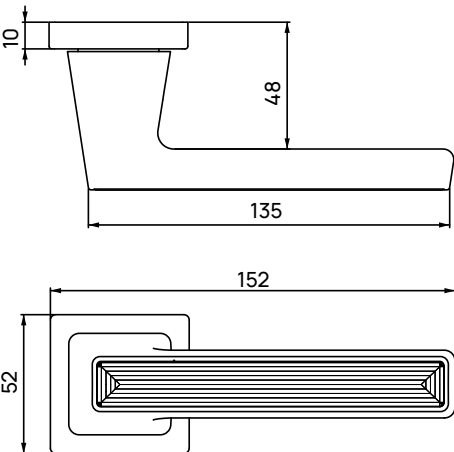

Material
Zinc Alloy
&
Polymer

Material
Zamak
&
Polimer

The First
Hybrid Collection