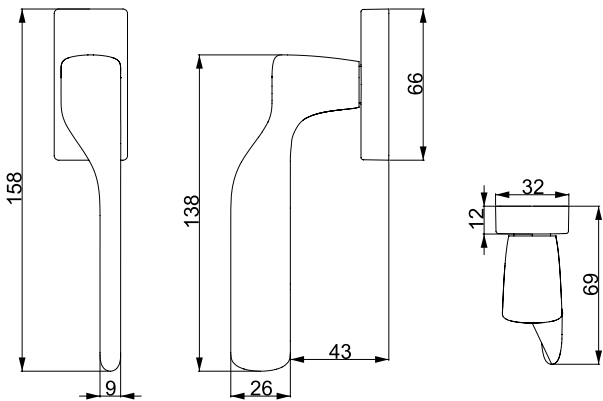

Material
Zinc Alloy

Materyal
Zamak