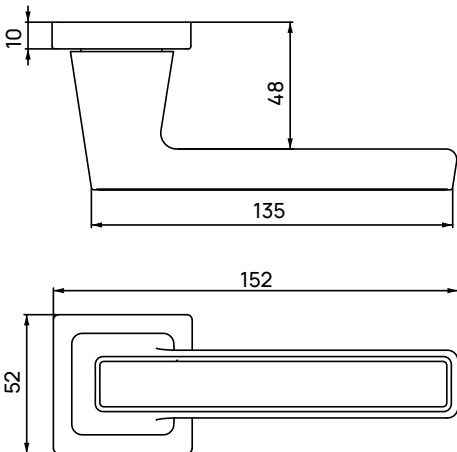

Material
Zinc Alloy
&
Polymer

Material
Zamak
&
Polimer

The First
Hybrid Collection