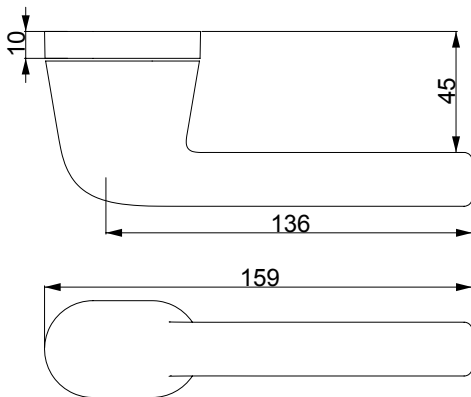

Material
Zinc Alloy
&
Polymer

Material
Zamak
&
Polimer

The First
Hybrid Collection