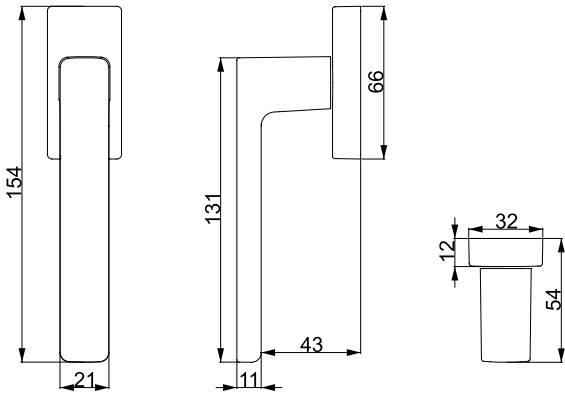

Material
Zinc Alloy

Materyal
Zamak

STANDARD FINISHES
STANDART RENKLER

LETA
A 5105

Material
Zinc Alloy

Materyal
Zamak

STANDARD FINISHES
STANDART RENKLER

ROME
A 5104Material
Zinc AlloyMateryal
Zamak**STANDARD FINISHES**
STANDART RENKLER**MP11**
Gold
Altın Rengi**PC24**
Matt Black
Mat Siyah Boya**MP30**
Brushed Antique Brass
Fırçalanmış Antik Pirinç**PC27**
Matt Anthracite
Mat Antrasit Boya**PC35**
Brushed Brass
Mat Sarı Boya