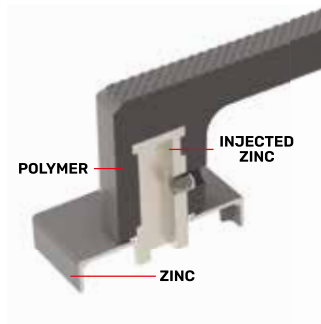

C 5231061
062

Material
Zinc Alloy
& Polymer

Material
Zamak
& Polimer

STANDARD FINISHES
STANDART RENKLER