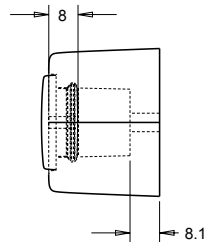

Material
Zinc Alloy
RUBBER

Material
Zamak
&
Kauçuk