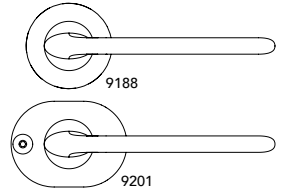

The First
Hybrid Collection

STANDARD FINISHES
STANDART RENKLER

FLOW
C 5293

Material
Zinc Alloy
&
Polymer

Material
Zamak
&
Polimer

The First
Hybrid Collection

ROSETTE TYPE
ROZET TİPLERİ

STANDARD FINISHES
STANDART RENKLER