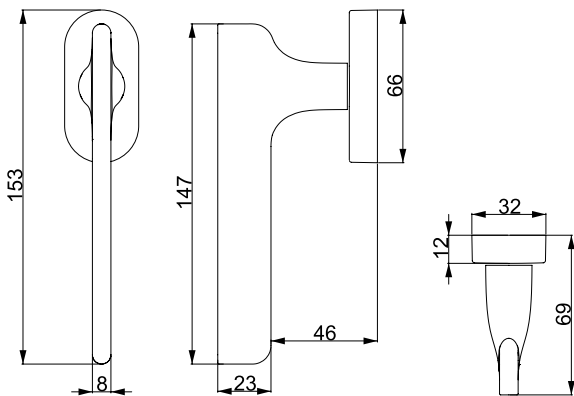

Material
Zinc Alloy

Materyal
Zamak