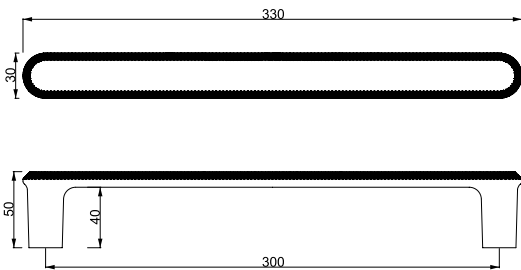

Material
Zinc Alloy

Materiyal
Zamak