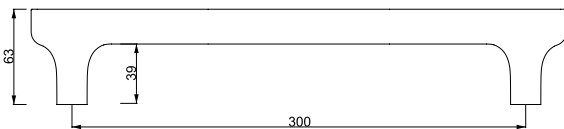

STANDARD FINISHES
STANDART RENKLER