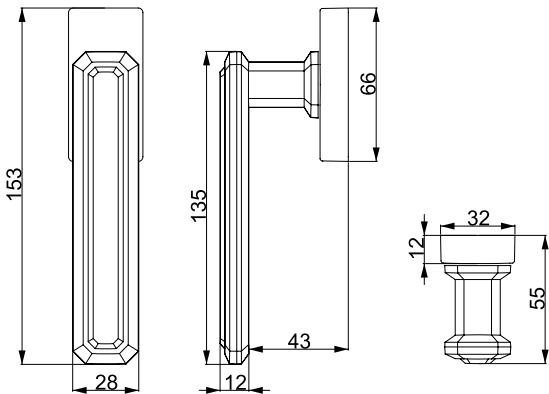

Material
Zinc Alloy

Materyal
Zamak