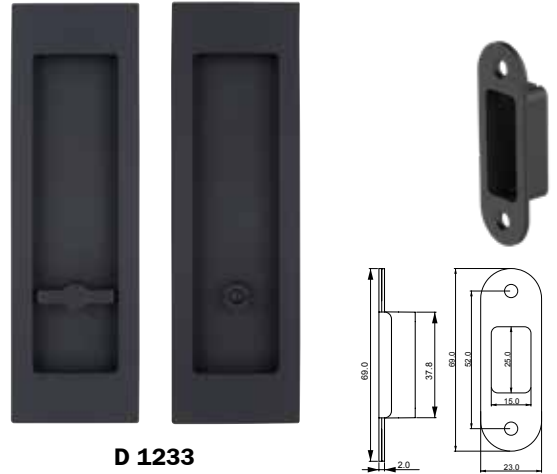

D 60010455 ABS

SLIDING LOCK - KAYAR KAPI KİLİDİ

D 1233

Material
Polymer

- Sliding Lock
- Low installation cost
- Silent opening and closing
- Matching colours with Cebi Door Hardware
- Corrosion resistance
- Reliable built with high quality components
- No maintenance required
- ABS front plate

Materyal
Polimer

- Sürgülü Kilit
- Düşük kurulum maliyeti
- Sessiz açılıp kapanma
- Cebi Kapı Donanımlarıyla uyumlu renkler
- Korozyon direnci
- Yüksek kaliteli bileşenlerle güvenilir şekilde üretilmiştir
- Bakım gerektirmez
- ABS ön plaka

STANDARD FINISHES STANDART RENKLER