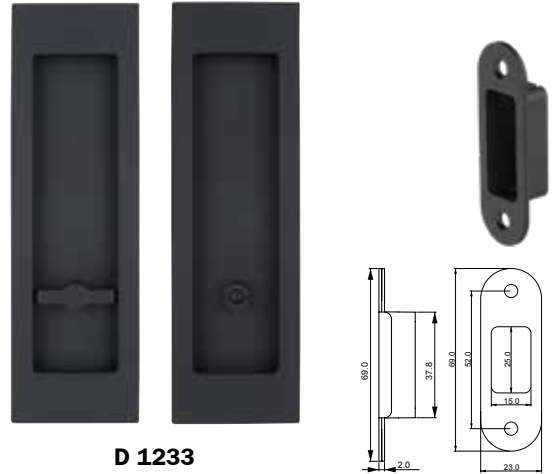

Material
Zinc Alloy
&
Polymer

- Sliding Lock
- Low installation cost
- Silent opening and closing
- Matching colours with Cebi Door Hardwares
- Corrosion resistance
- Reliable built with high quality components
- No maintenance required
- Zinc alloy front plate

Material
Zamank
&
Polimer

- Sürgülü Kilit
- Düşük kurulum maliyeti
- Sessiz açılıp kapanma
- Cebi Kapı Donanımlarıyla uyumlu renkler
- Korozyon direnci
- Yüksek kaliteli bileşenlerle güvenilir şekilde üretilmiştir
- Bakım gerektirmez
- Çinko alaşımlı ön plaka

D 1233

STANDARD FINISHES
STANDART RENKLER