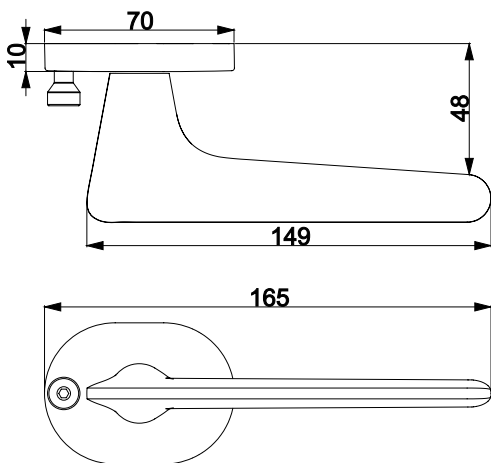

Material
Zinc Alloy

Materyal
Zamak