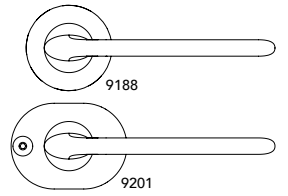

ROSETTE TYPE

STANDARD FINISHES
STANDART RENKLER

MP02
Chrome
Krom

PC13
Rose
Rose

PC29
Metallic Bronze
Metalik Bronz

MP08
Bright Brushed Inox
Nikel Satine

PC24
Matt Black
Mat Siyah Boya

PC35
Brushed Brass
Mat Sarı Boya

PC27
Matt Anthracite
Mat Antrasit Boya

PC36
Metallic Brown
Metalik Kahve