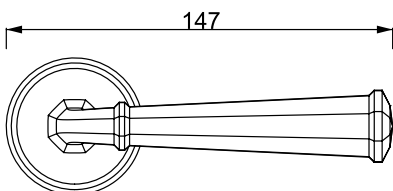

GENA
A 568

Material
Zinc Alloy

Materyal
Zamak

STANDARD FINISHES
STANDART RENKLER

MP10
Antique Bronze
Antik Bronz

PC24
Matt Black
Mat Siyah Boya

MP11
Gold
Altın Rengi

PC36
Metallic Brown
Metalik Kahve