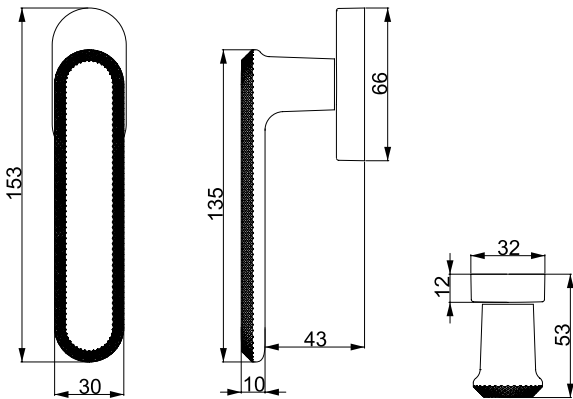

MIRA
A 5103

Material
Zinc Alloy

Materyal
Zamak

STANDARD FINISHES
STANDART RENKLER

NOLA
A 5102Material
Zinc AlloyMateryal
Zamak**STANDARD FINISHES**
STANDART RENKLER**MP02**
Chrome
Krom**PC24**
Matt Black
Mat Siyah Boya**MP11**
Gold
Altın Rengi**PC27**
Matt Anthracite
Mat Antrasit Boya**MP30**
Brushed Antique Brass
Fırçalanmış Antik Pirinç**PC35**
Brushed Brass
Mat Sarı Boya