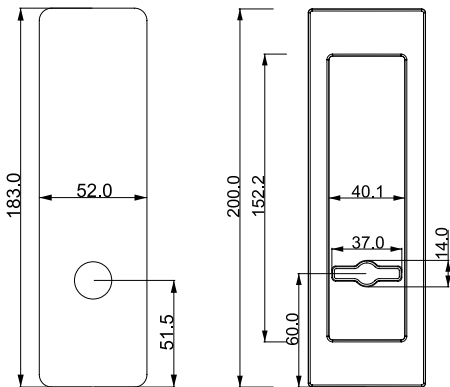

STANDARD FINISHES
STANDART RENKLER