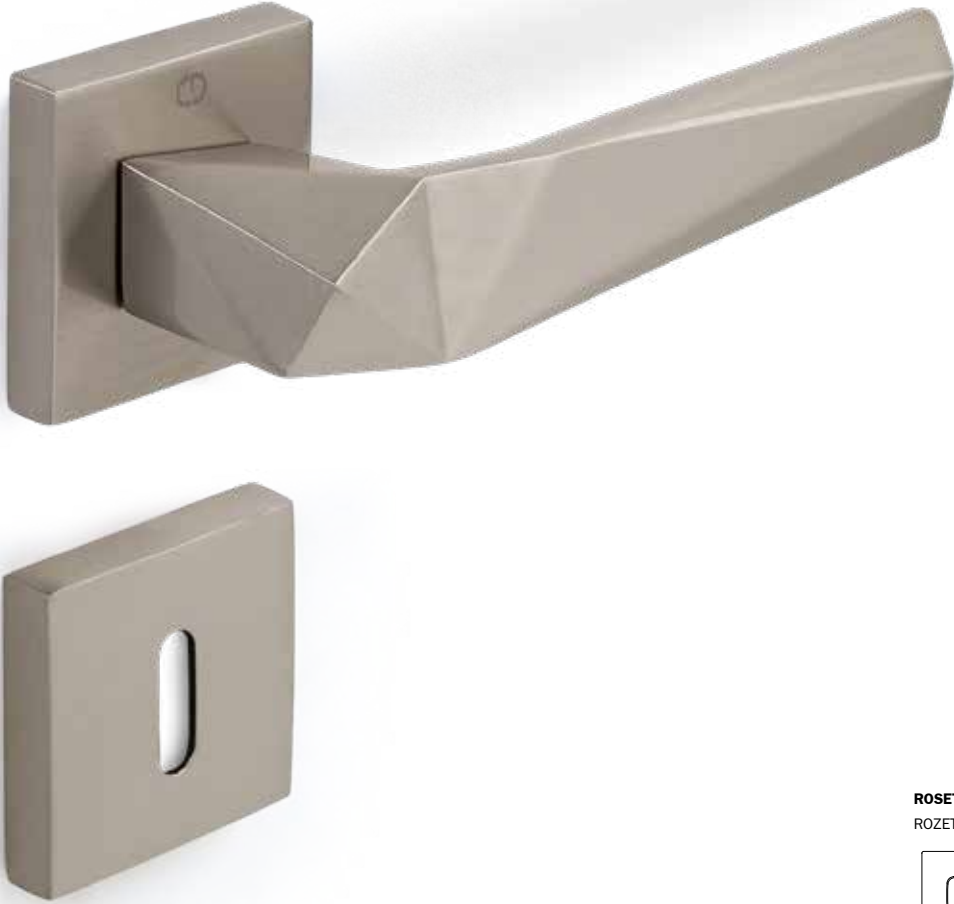

PIRA
A 527

Material
Zinc Alloy

Materyal
Zamak

ROSETTE TYPE
ROZET TİPLERİ

STANDARD FINISHES
STANDART RENKLER