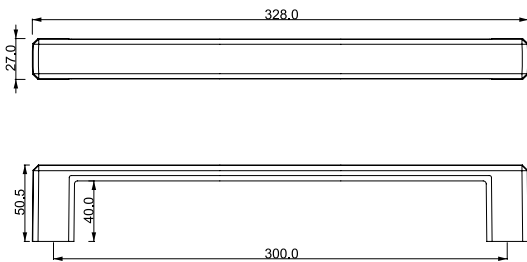

Material
Zinc Alloy

Materyal
Zamak