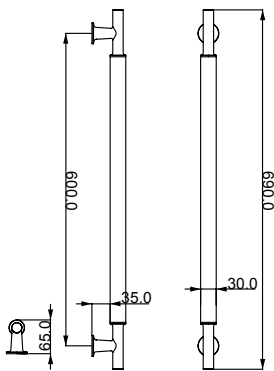

A 525160010