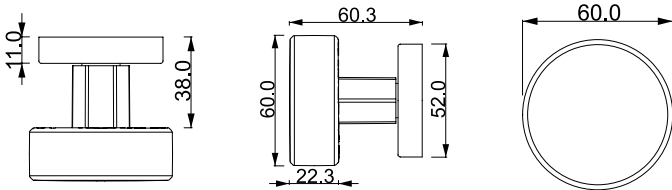

IRIS

A 5126061
062

Material
Zinc Alloy

Material
Zamak

STANDARD FINISHES
STANDART RENKLER