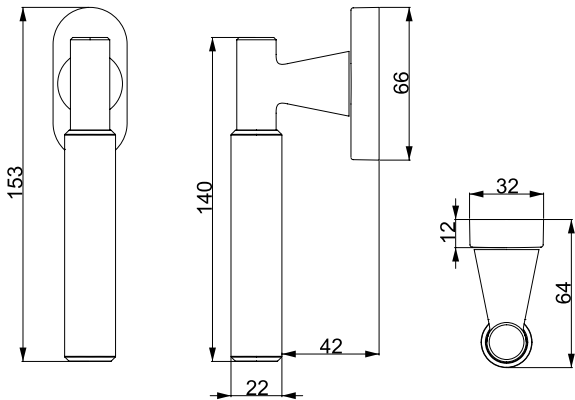

Material
Zinc Alloy
&
AL

Material
Zağnak
&
Alüminyum